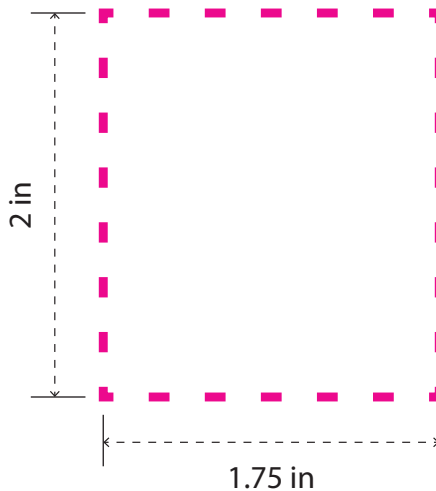

# LMS268

*ACE Stainless Steel Moscow Mule*

**PREVIEW**  
(FOR APPROXIMATE SIZE & POSITIONING ONLY)  
*Digital image may not reproduce exactly*

**PRODUCT SIZE AT 100%**  
This is the actual size of your  
logo on this product

Item Size: 4 3/4"W X 3 13/16"H

Imprint Size: 1 3/4"W X 2"H

Imprint Method: Pad Print