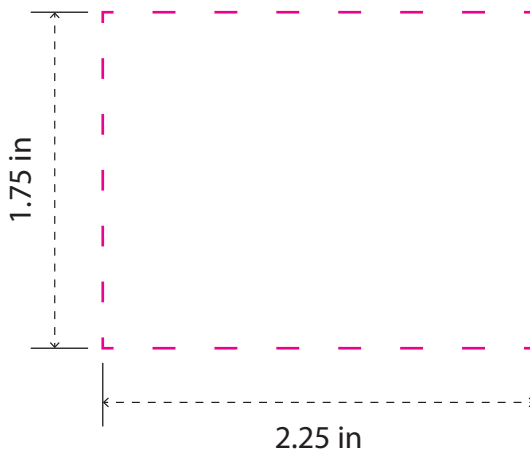

LMS261

ACE USA Hammered Finish Travel Tumbler

CHARCOAL

PRODUCT SIZE AT 100%
This is the actual size of your
logo on this product

PREVIEW

(FOR APPROXIMATE SIZE & POSITIONING ONLY)
Digital image may not reproduce exactly

Item Size: 3 1/2"W X 8 3/4"H
Imprint Size: 2 1/4"W X 1 3/4"H
Imprint Method: Pad Print