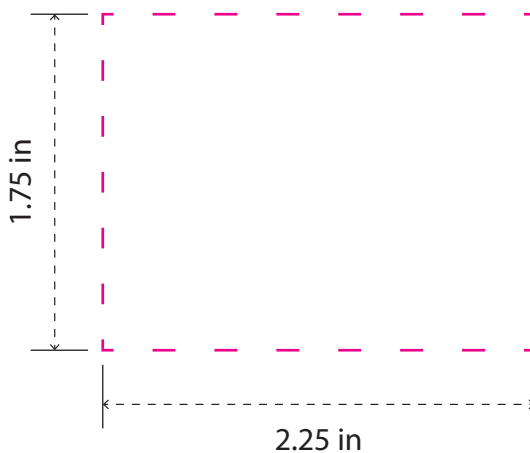

Item Size: 3 1/2"W X 8 3/4"H
Imprint Size: 2 1/4"W X 1 3/4"H
Imprint Method: Pad Print

LMS261

ACE USA Hammered Finish Travel Tumbler

BURGANDY

PRODUCT SIZE AT 100%
This is the actual size of your
logo on this product

PREVIEW

(FOR APPROXIMATE SIZE & POSITIONING ONLY)
Digital image may not reproduce exactly

Item Size: 3 1/2"W X 8 3/4"H
Imprint Size: 2 1/4"W X 1 3/4"H
Imprint Method: Pad Print

LMS261

ACE USA Hammered Finish Travel Tumbler

MIDNIGHT

PRODUCT SIZE AT 100%
This is the actual size of your
logo on this product

PREVIEW

(FOR APPROXIMATE SIZE & POSITIONING ONLY)
Digital image may not reproduce exactly

Item Size: 3 1/2"W X 8 3/4"H
Imprint Size: 2 1/4"W X 1 3/4"H
Imprint Method: Pad Print

Item Size: 3 1/2"W X 8 3/4"H
Imprint Size: 2 1/4"W X 1 3/4"H
Imprint Method: Pad Print