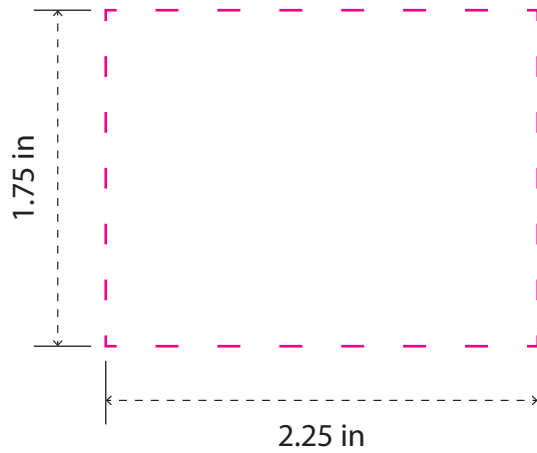

Item Size: 3 1/2"W X 8 3/4"H
Imprint Size: 2 1/4"W X 1 3/4"H
Imprint Method: Pad Print

LMS261

ACE USA Hammered Finish Travel Tumbler

BURGANDY

PRODUCT SIZE AT 100%
This is the actual size of your
logo on this product

PREVIEW

(FOR APPROXIMATE SIZE & POSITIONING ONLY)
Digital image may not reproduce exactly

Item Size: 3 1/2"W X 8 3/4"H
Imprint Size: 2 1/4"W X 1 3/4"H
Imprint Method: Pad Print

LMS261

ACE USA Hammered Finish Travel Tumbler

MIDNIGHT

PRODUCT SIZE AT 100%
This is the actual size of your
logo on this product

PREVIEW

(FOR APPROXIMATE SIZE & POSITIONING ONLY)
Digital image may not reproduce exactly

Item Size: 3 1/2"W X 8 3/4"H
Imprint Size: 2 1/4"W X 1 3/4"H
Imprint Method: Pad Print

Item Size: 3 1/2"W X 8 3/4"H
Imprint Size: 2 1/4"W X 1 3/4"H
Imprint Method: Pad Print