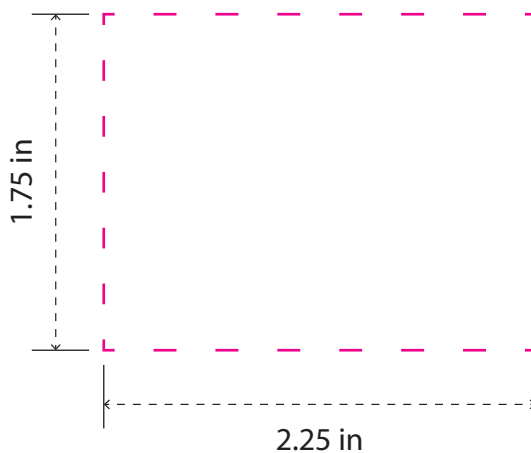

LMS261

ACE USA Hammered Finish Travel Tumbler

BRIGHT JADE

PRODUCT SIZE AT 100%
This is the actual size of your
logo on this product

PREVIEW
(FOR APPROXIMATE SIZE & POSITIONING ONLY)
Digital image may not reproduce exactly

Item Size: 3 1/2"W X 8 3/4"H
Imprint Size: 2 1/4"W X 1 3/4"H
Imprint Method: Pad Print