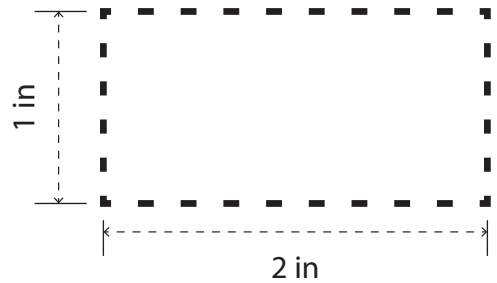

PREVIEW

(FOR APPROXIMATE SIZE & POSITIONING ONLY)

Digital image may not reproduce exactly

PRODUCT SIZE AT 100%

This is the actual size of your
logo on this product

Item Size: 4 1/2"W X 4 3/8"H

Imprint Size: 2"W X 1"H

Imprint Method: Pad Print