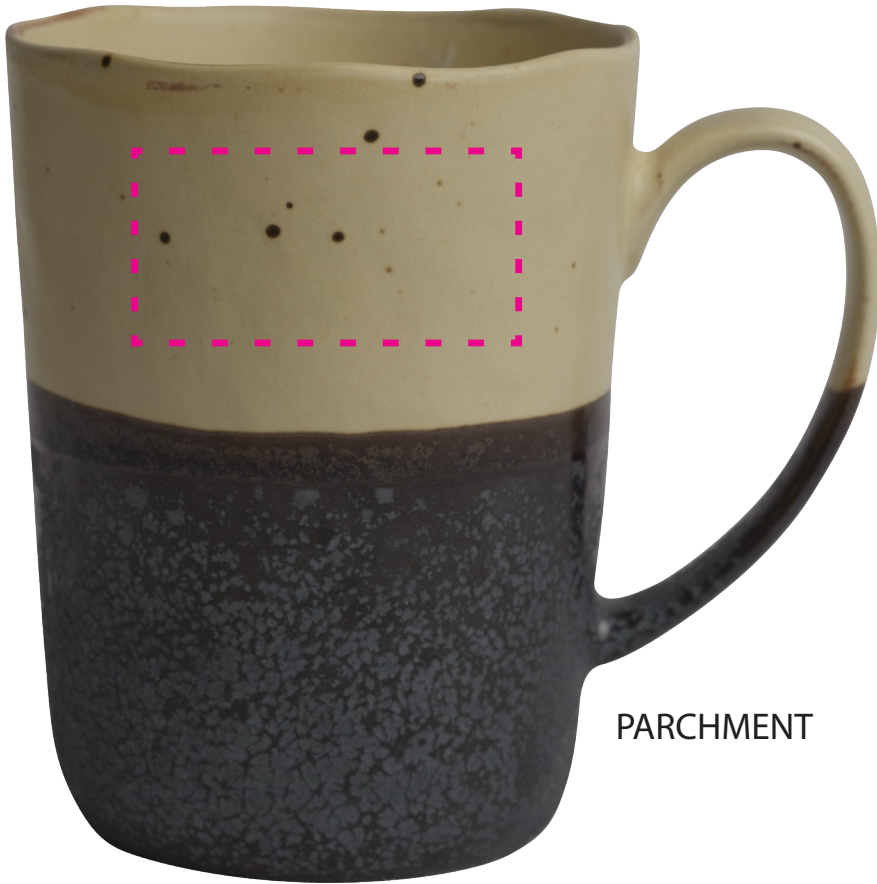

LMS230

Rustic 3-Tone Mug

PARCHMENT

PREVIEW

(FOR APPROXIMATE SIZE & POSITIONING ONLY)
Digital image may not reproduce exactly