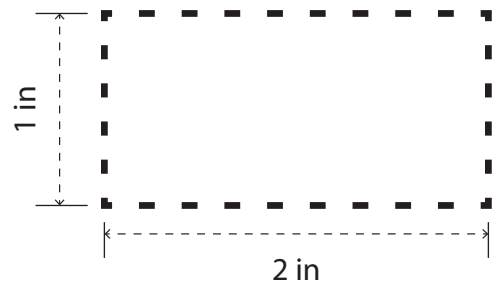

### PREVIEW

(FOR APPROXIMATE SIZE & POSITIONING ONLY)

*Digital image may not reproduce exactly*

PRODUCT SIZE AT 100%

This is the actual size of your  
logo on this product

Item Size: 4 1/2"W X 4 3/8"H

Imprint Size: 2"W X 1"H

Item Size: 4 1/2"W X 4 3/8"H

Imprint Size: 2"W X 1"H

Imprint Method: Pad Print

### PREVIEW

(FOR APPROXIMATE SIZE & POSITIONING ONLY)  
*Digital image may not reproduce exactly*

PRODUCT SIZE AT 100%  
This is the actual size of your  
logo on this product

Item Size: 4 1/2"W X 4 3/8"H  
Imprint Size: 2"W X 1"H  
Imprint Method: Pad Print