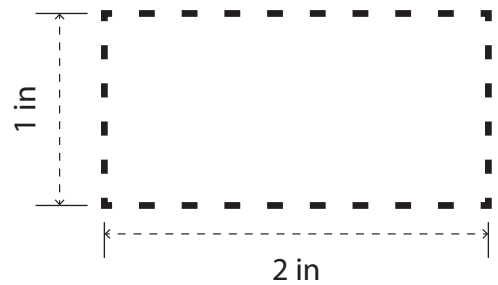

PRODUCT SIZE AT 100%

This is the actual size of your
logo on this product

Item Size: 4 1/2"W X 4 3/8"H

Imprint Size: 2"W X 1"H

Imprint Method: Pad Print