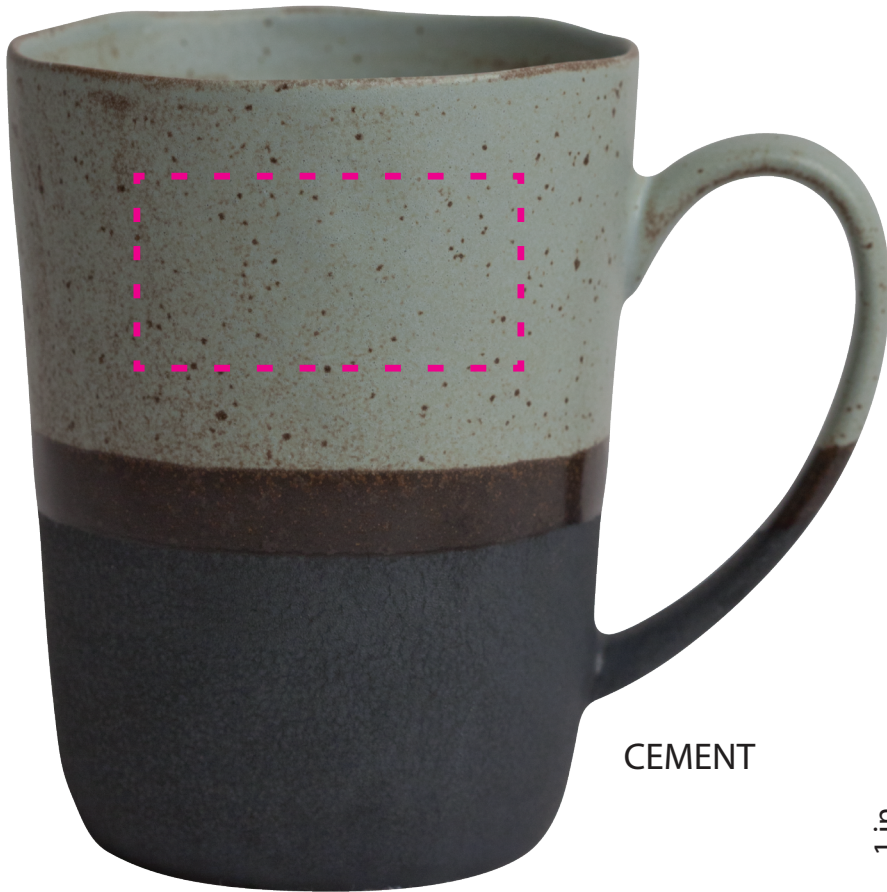

LMS230

Rustic 3-Tone Mug

CEMENT

PREVIEW

(FOR APPROXIMATE SIZE & POSITIONING ONLY)

Digital image may not reproduce exactly