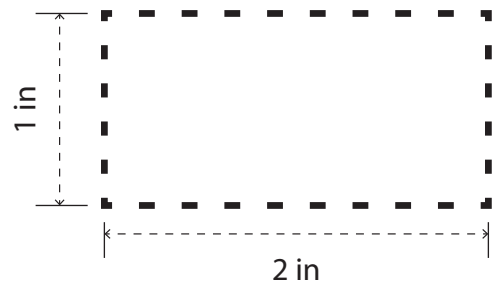

### PREVIEW

(FOR APPROXIMATE SIZE & POSITIONING ONLY)

*Digital image may not reproduce exactly*

PRODUCT SIZE AT 100%

This is the actual size of your  
logo on this product

Item Size: 4 1/2"W X 4 3/8"H

Imprint Size: 2"W X 1"H

Item Size: 4 1/2"W X 4 3/8"H

Imprint Size: 2"W X 1"H

Imprint Method: Pad Print

### PREVIEW

(FOR APPROXIMATE SIZE & POSITIONING ONLY)  
*Digital image may not reproduce exactly*

PRODUCT SIZE AT 100%  
This is the actual size of your  
logo on this product

Item Size: 4 1/2"W X 4 3/8"H  
Imprint Size: 2"W X 1"H  
Imprint Method: Pad Print