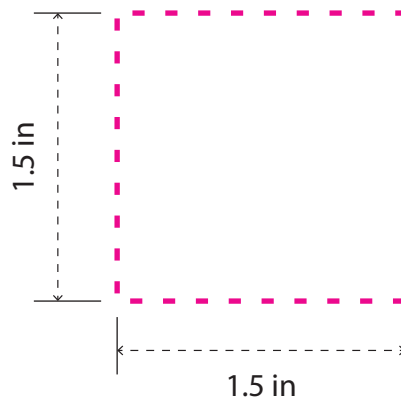

LMS221

ACE Scratch Mug

PREVIEW
(FOR APPROXIMATE SIZE & POSITIONING ONLY)
Digital image may not reproduce exactly

PRODUCT SIZE AT 100%
This is the actual size of your
logo on this product

Item Size: 5"W X 3 1/2"H
Imprint Size: 1 1/2"W X 1 1/2"H
Imprint Method: Pad Print