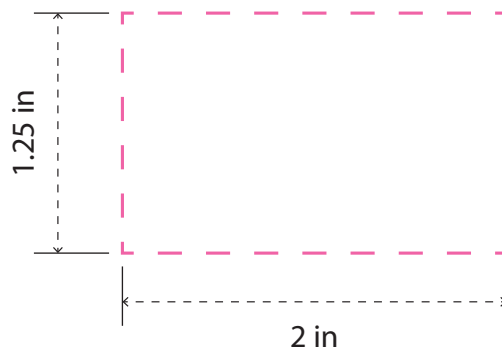

LMS220

ACE Half Chalkboard Mug

PREVIEW

(FOR APPROXIMATE SIZE & POSITIONING ONLY)
Digital image may not reproduce exactly

PRODUCT SIZE AT 100%
This is the actual size of your
logo on this product

Item Size: 4.75"W x 5"H
Imprint Area: 2"W x 1.25"H
Imprint Method: Pad Print