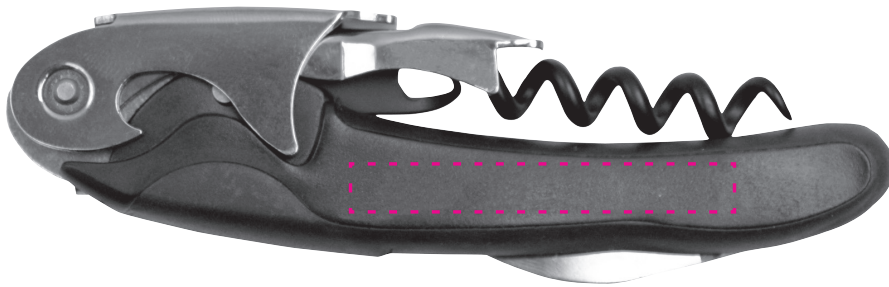

LMS161

Wine key

CLOSED

ARTWORK @ 100%

OPEN

ITEM SIZE: 4 5/8"W

IMPRINT SIZE: 2"W x 1/4"H

IMPRINT METHOD: Pad Print