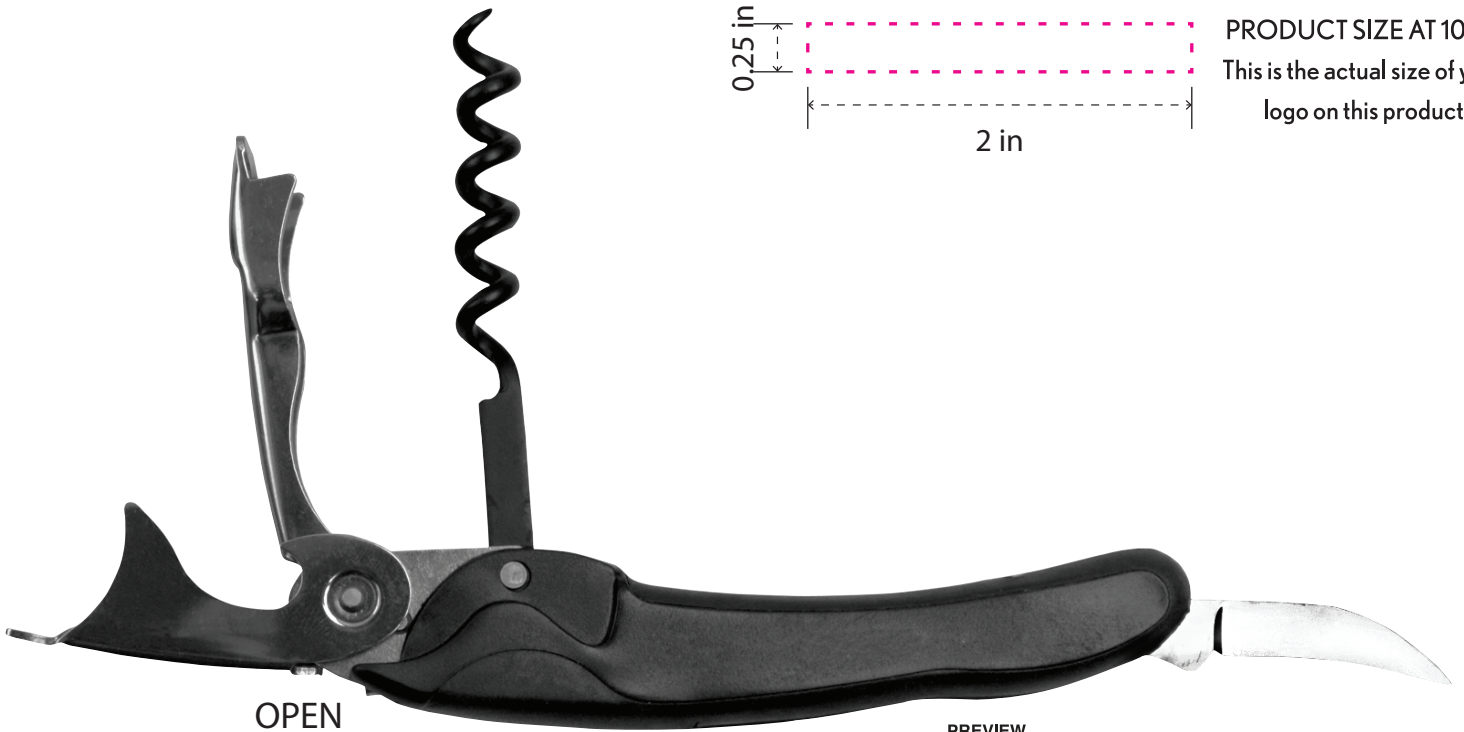

LMS161

Wine key

CLOSED

PREVIEW

(FOR APPROXIMATE SIZE & POSITIONING ONLY)
Digital image may not reproduce exactly

OPEN

PREVIEW

(FOR APPROXIMATE SIZE & POSITIONING ONLY)
Digital image may not reproduce exactly

PRODUCT SIZE AT 100%
This is the actual size of your
logo on this product

Item Size: 4 5/8"W
Imprint Size: 2"W X 1/4"H
Imprint Method: Pad Print