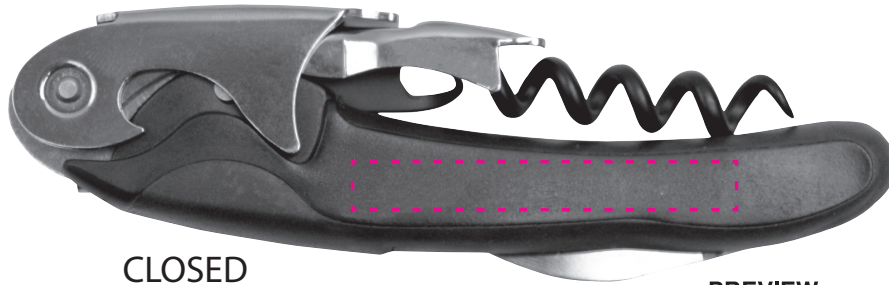

LMS161

Wine key

CLOSED

PREVIEW

(FOR APPROXIMATE SIZE & POSITIONING ONLY)
Digital image may not reproduce exactly

OPEN

PREVIEW

(FOR APPROXIMATE SIZE & POSITIONING ONLY)
Digital image may not reproduce exactly

PRODUCT SIZE AT 100%
This is the actual size of your
logo on this product

Item Size: 4 5/8"W
Imprint Size: 2"W X 1/4"H
Imprint Method: Pad Print