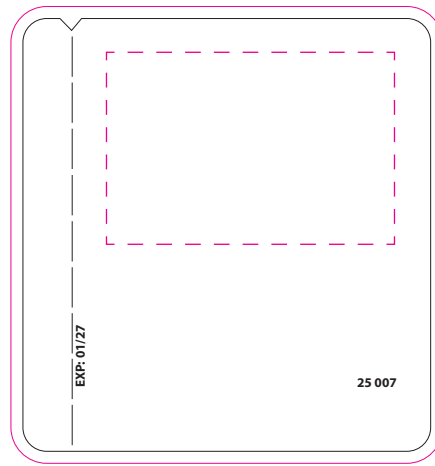

LB300

Lip Balm with Clip SPF15 (USA MADE)

BLEED LINE ———
CUT LINE ———

PRODUCT SIZE AT 100%
This is the actual size of your
logo on this product

REMEMBER TO CHANGE JULIAN AND EXP: DATE

PREVIEW
(FOR APPROXIMATE SIZE & POSITIONING ONLY)
Digital image may not reproduce exactly

Item Size: 2 1/8"W X 2 1/4"H

Imprint Size: 1 1/2"W X 1"H

Imprint Method: 4 Color Process