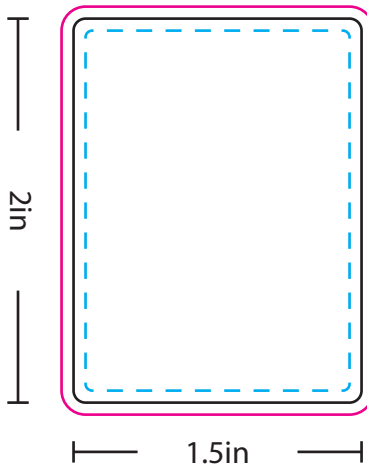

LB175

ACETATE BOX LABEL

- Label Size
- - - - Text Limit
- Bleed (for background pattern/color)