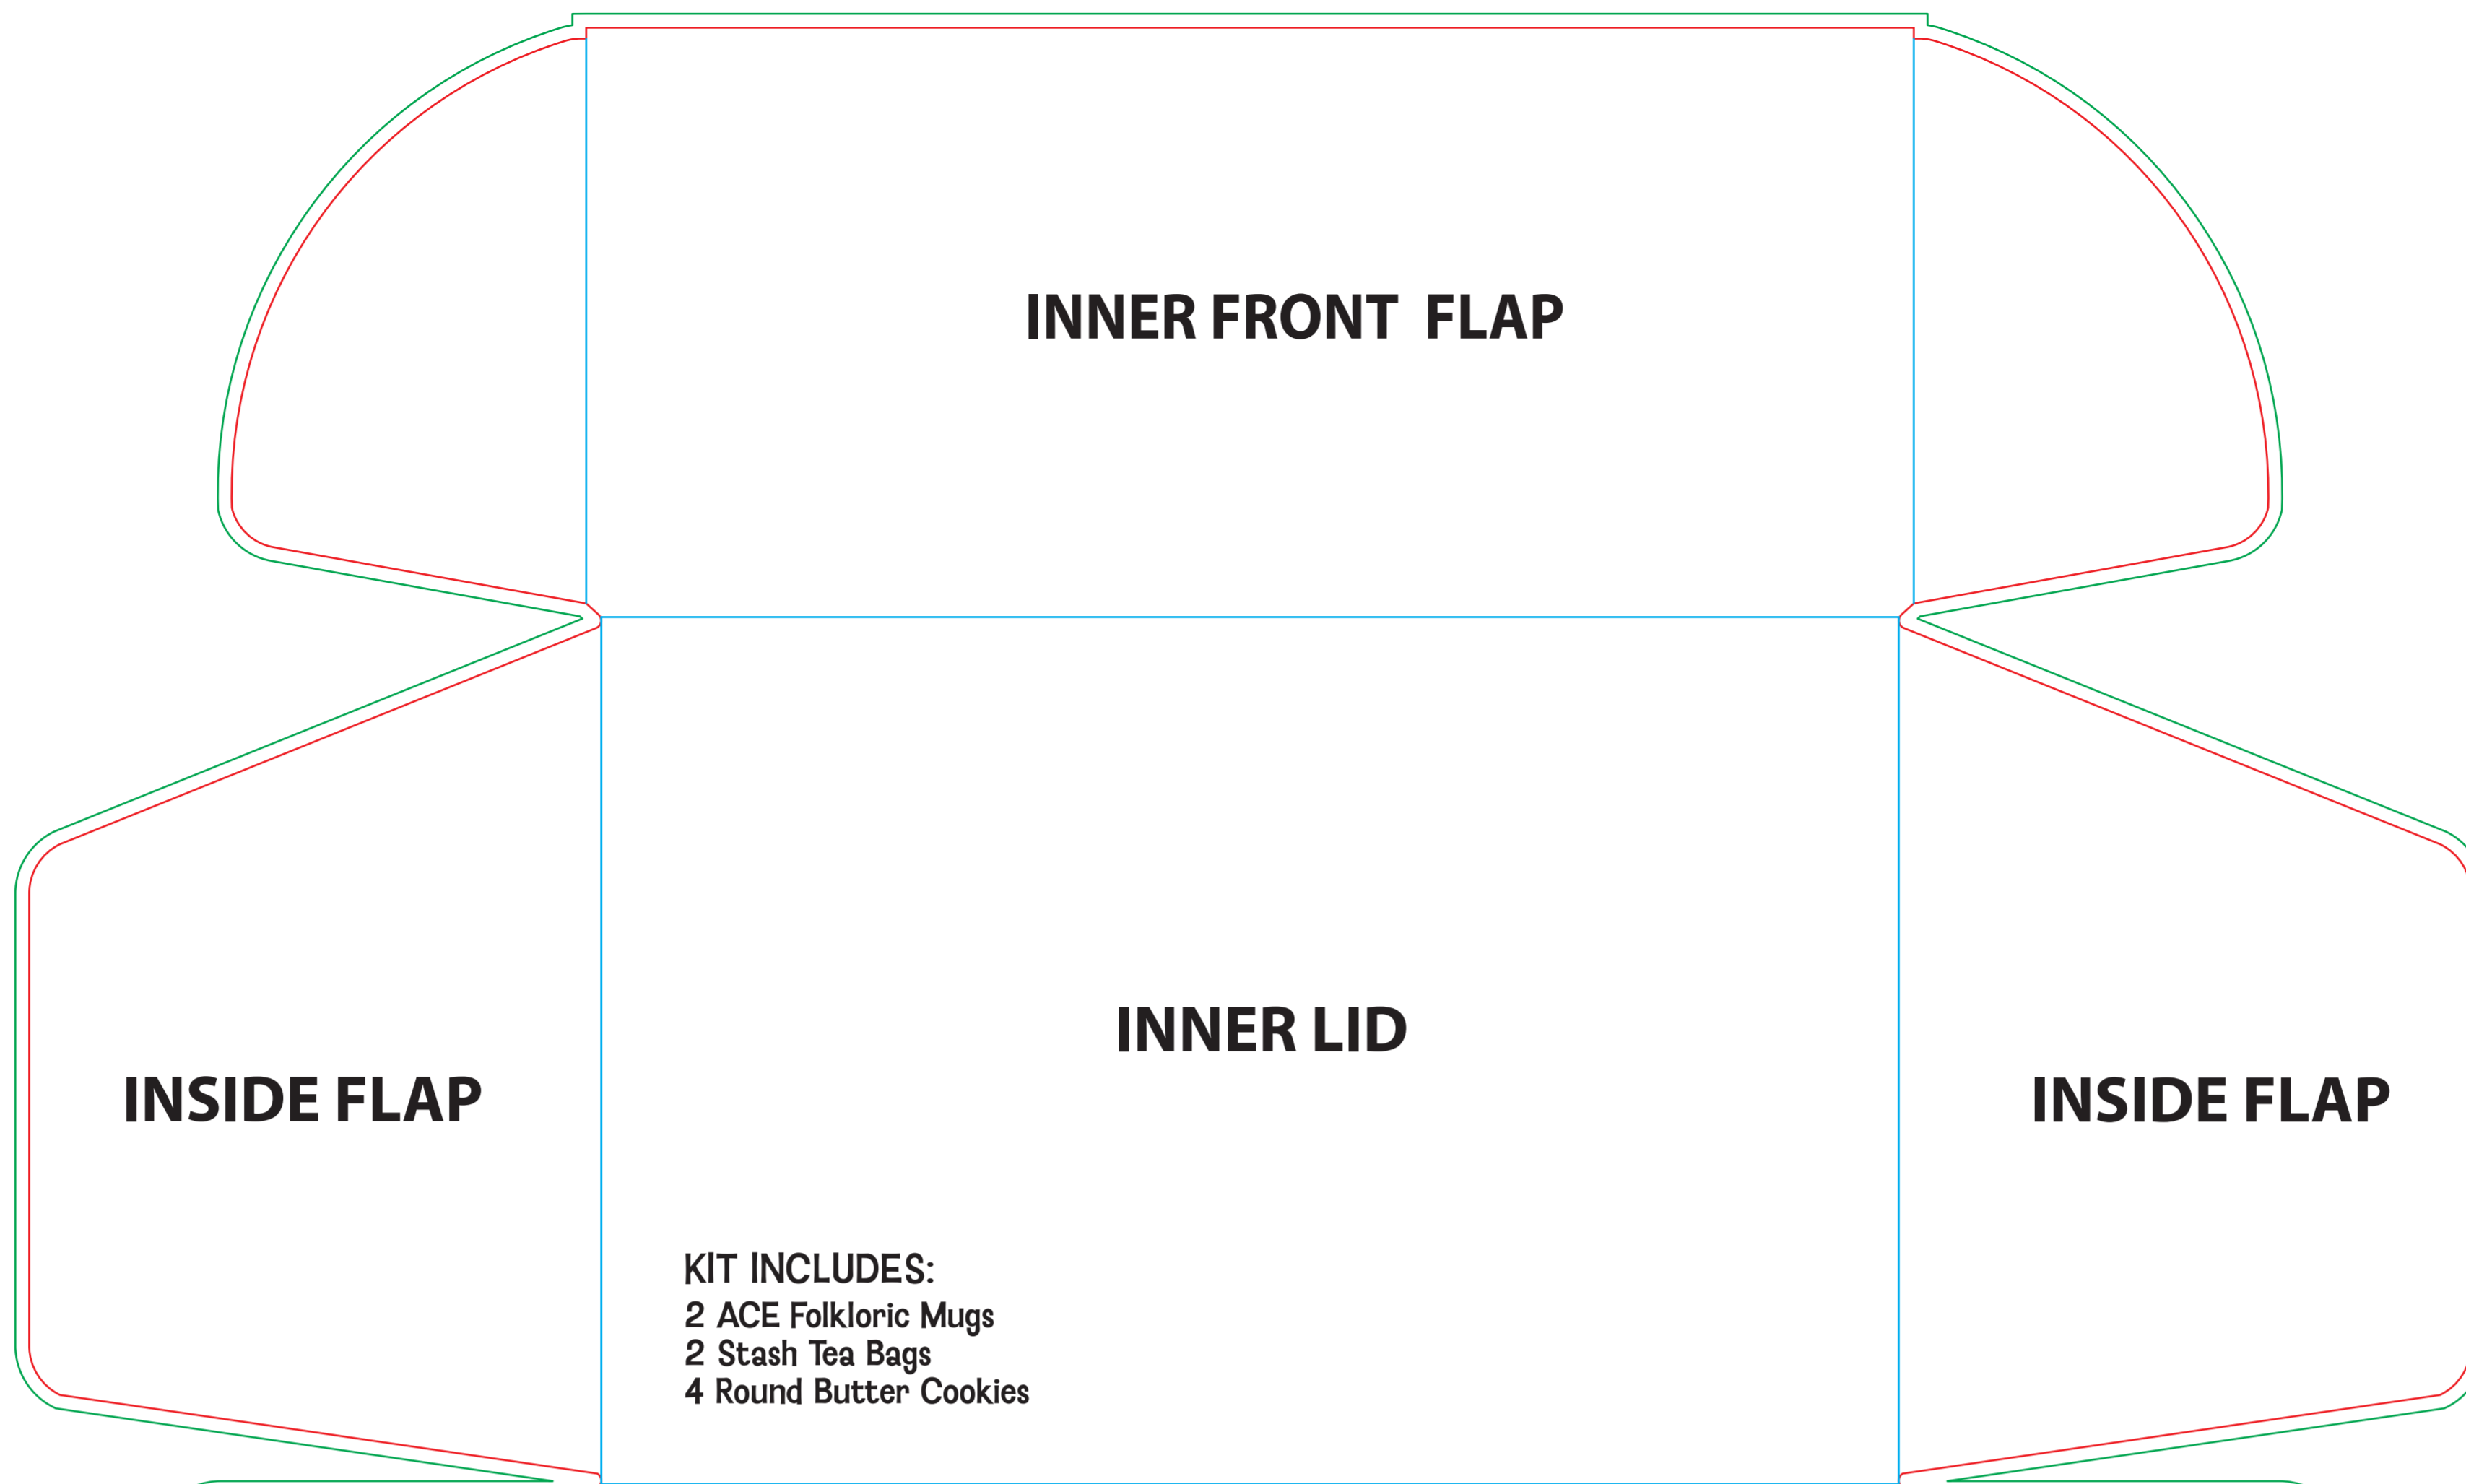

OUTSIDE OF BOX

Bleed ———
Score ———
Cut ———

LMS317

Folkloric Mug

DUSTY BLUE

PRODUCT SIZE AT 100%
This is the actual size of your
logo on this product

DUSTY ROSE

PREVIEW
(FOR APPROXIMATE SIZE & POSITIONING ONLY)
Digital image may not reproduce exactly

Item Size: 5 1/4"W X 3 1/4"H
Imprint Size: 2"W X 2"H
Imprint Method: Pad Print

INSIDE OF BOX

Bleed —
Score —
Cut —

INSIDE FLAP

INNER FRONT FLAP

INNER LID

INSIDE FLAP

KIT INCLUDES:
2 ACE Folkloric Mugs
2 Stash Tea Bags
4 Round Butter Cookies

X

BACK PANEL

X

X

INSIDE SIDE PANEL

X

INSIDE BOTTOM

X

INSIDE SIDE PANEL

X

X

INSIDE FRONT

X