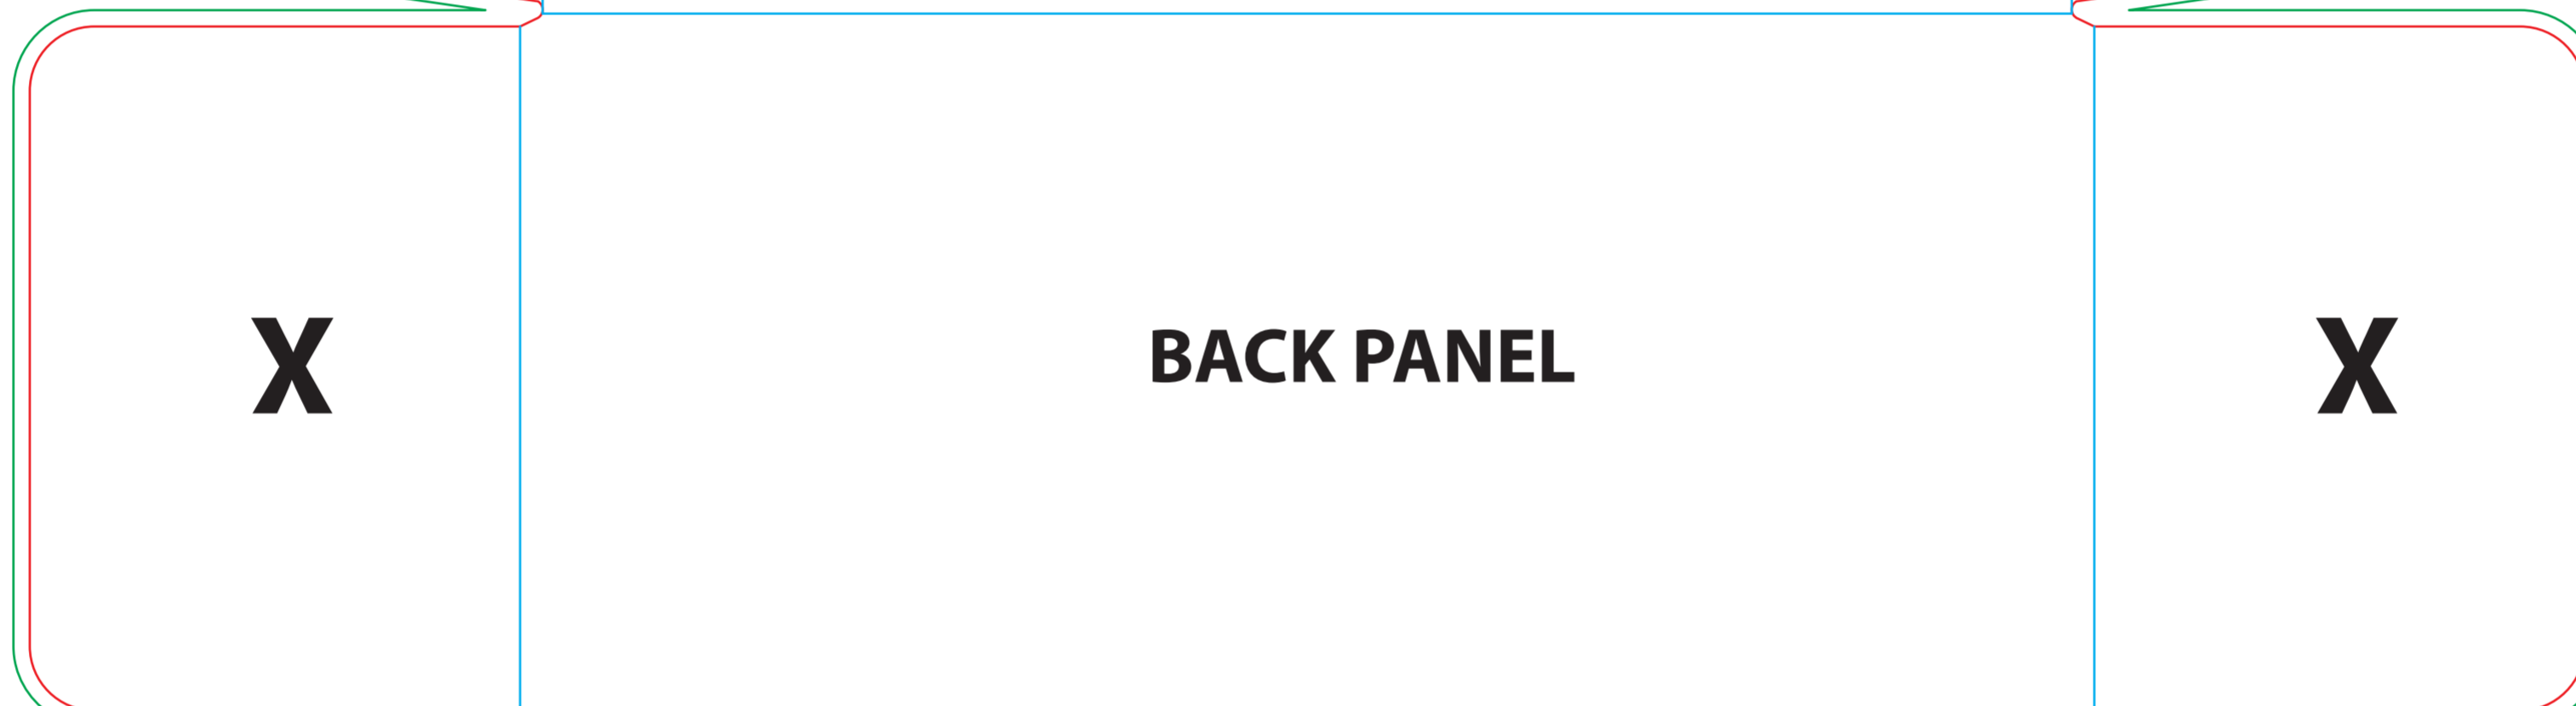

OUTSIDE OF BOX

Bleed ———
Score ———
Cut ———

LMS317

Folkloric Mug

DUSTY BLUE

PRODUCT SIZE AT 100%
This is the actual size of your
logo on this product

DUSTY ROSE

PREVIEW
(FOR APPROXIMATE SIZE & POSITIONING ONLY)
Digital image may not reproduce exactly

Item Size: 5 1/4"W X 3 1/4"H
Imprint Size: 2"W X 2"H
Imprint Method: Pad Print

INSIDE OF BOX

Bleed —
Score —
Cut —

INSIDE FLAP

INNER FRONT FLAP

INNER LID

INSIDE FLAP

KIT INCLUDES:
2 ACE Folkloric Mugs
2 Stash Tea Bags
4 Round Butter Cookies

X

BACK PANEL

X

X

INSIDE SIDE PANEL

X

INSIDE BOTTOM

X

INSIDE SIDE PANEL

X

X

INSIDE FRONT

X