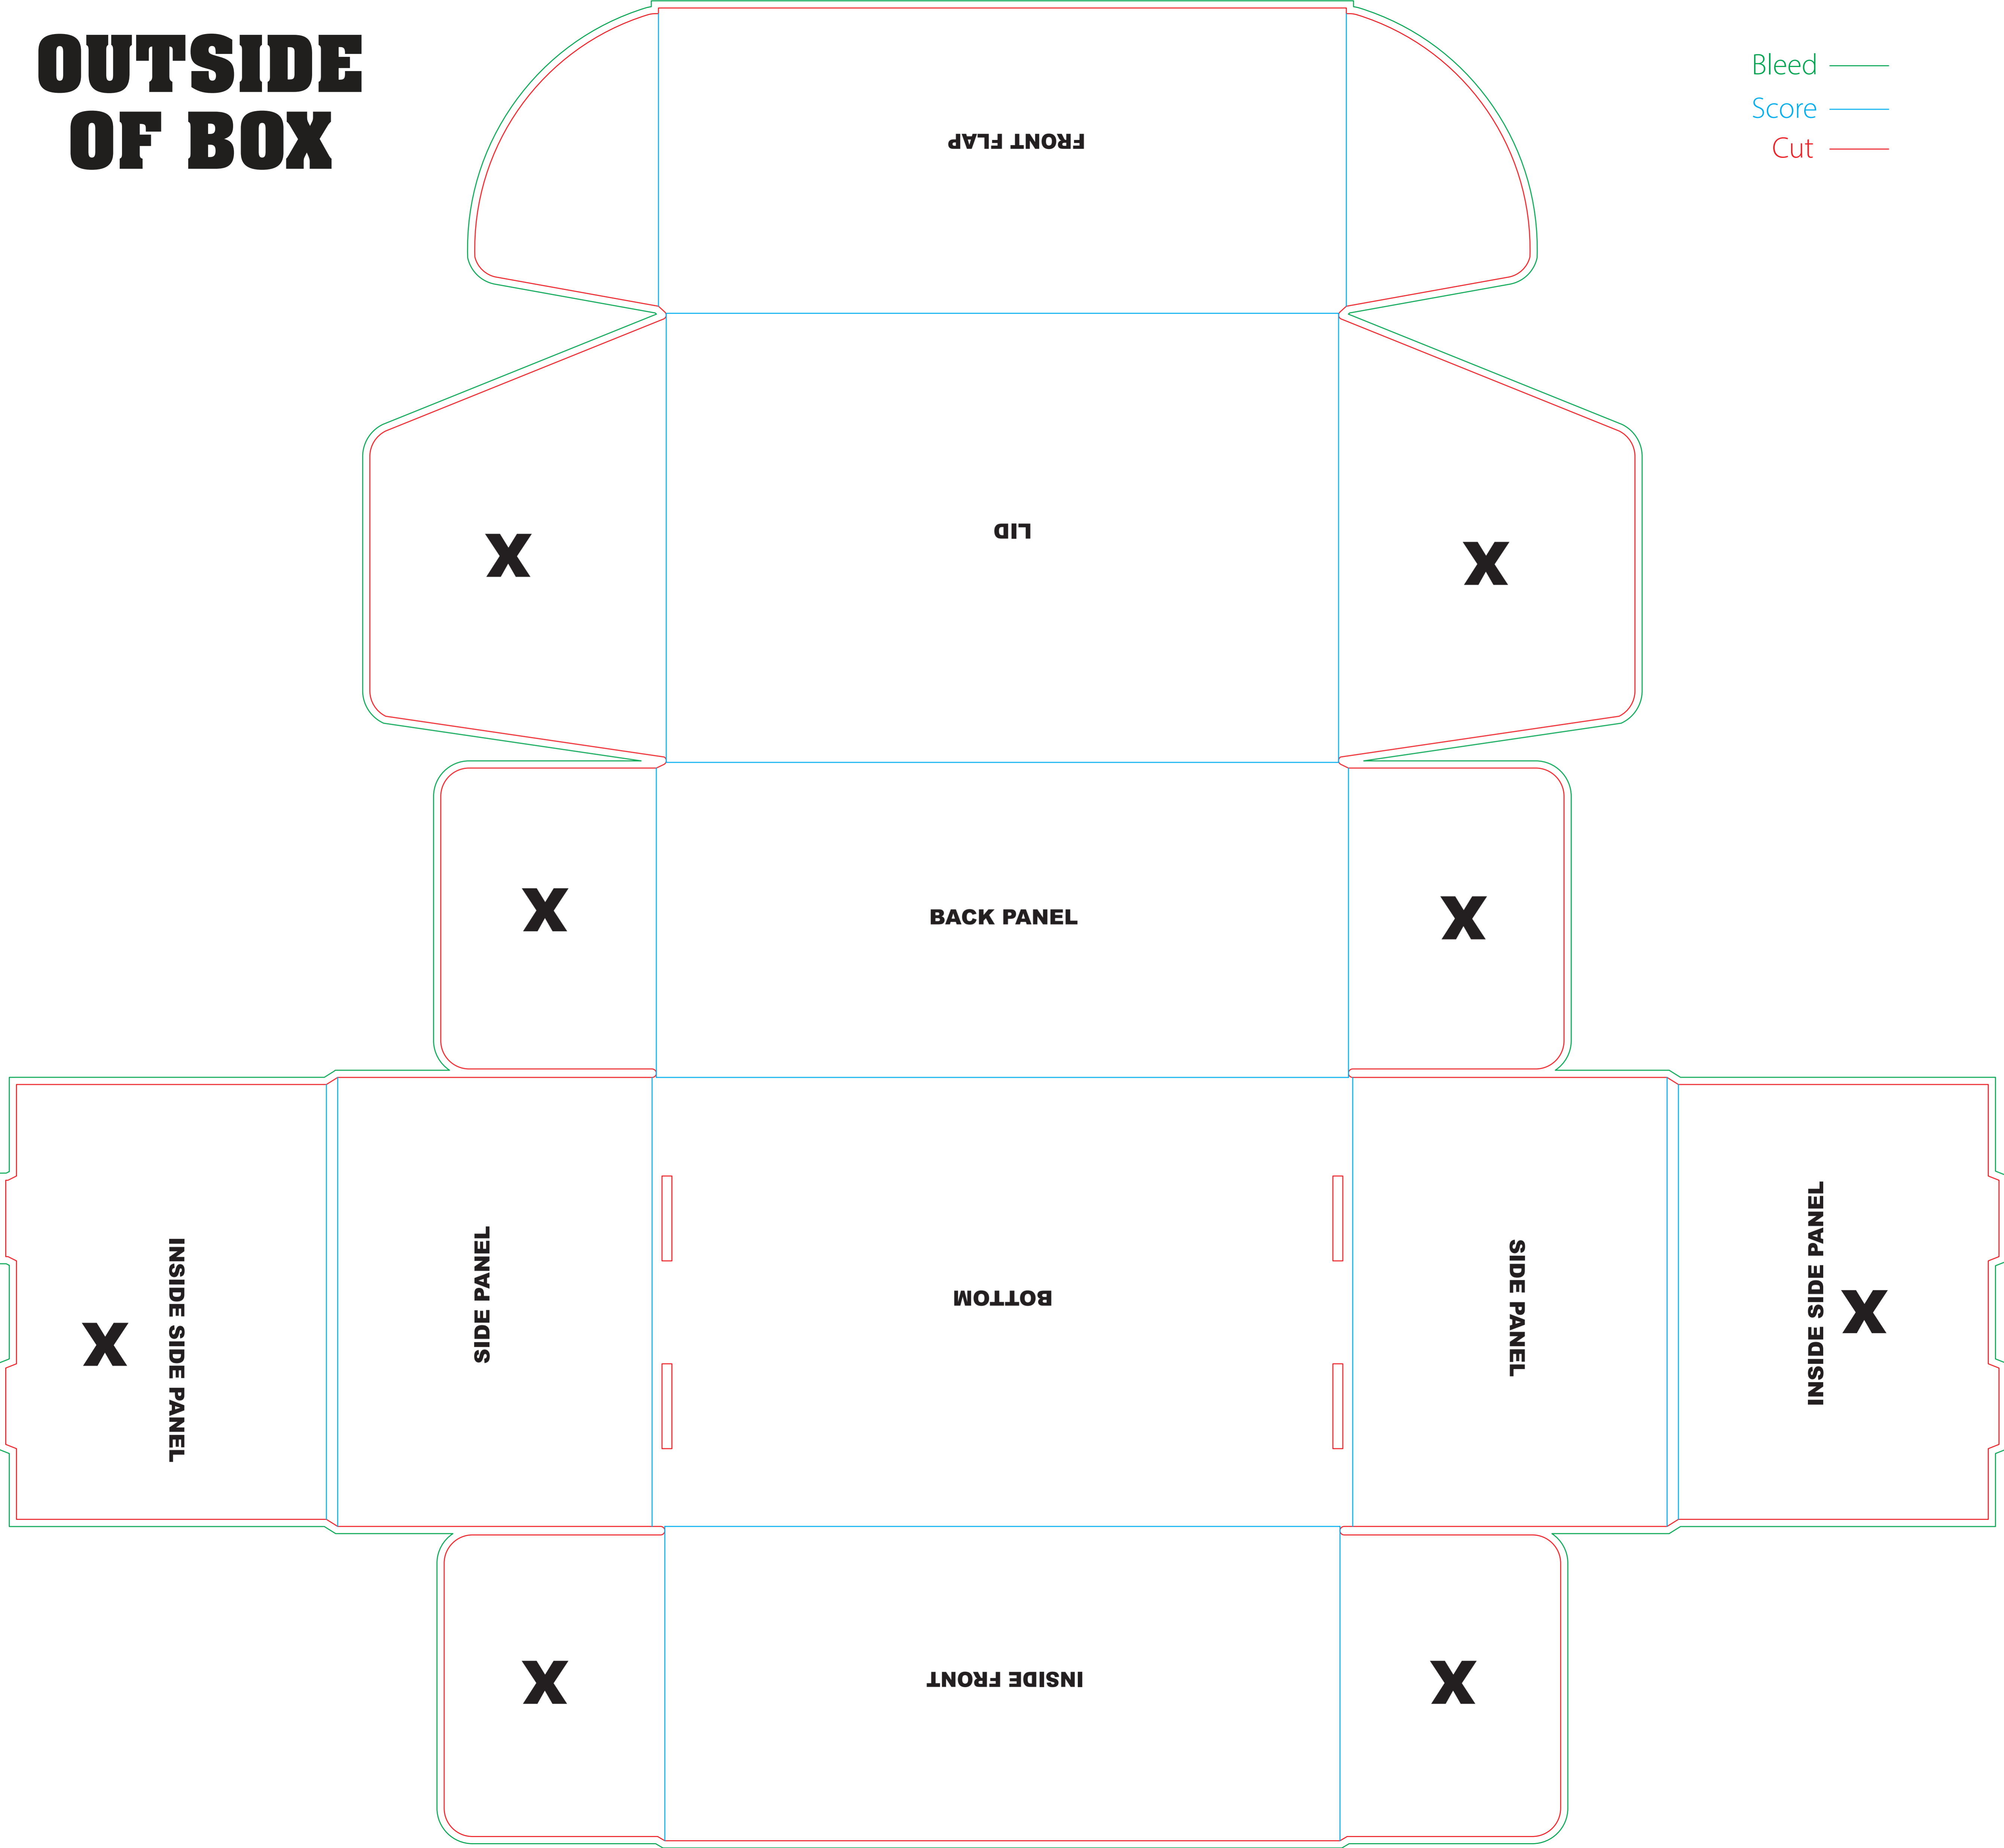

OUTSIDE OF BOX

Bleed ———
Score ———
Cut ———

LMS317

Folkloric Mug

DUSTY BLUE

PRODUCT SIZE AT 100%
This is the actual size of your
logo on this product

DUSTY ROSE

PREVIEW
(FOR APPROXIMATE SIZE & POSITIONING ONLY)
Digital image may not reproduce exactly

Item Size: 5 1/4"W X 3 1/4"H
Imprint Size: 2"W X 2"H
Imprint Method: Pad Print

INSIDE OF BOX

Bleed —
Score —
Cut —

INSIDE FLAP

INNER FRONT FLAP

INNER LID

INSIDE FLAP

KIT INCLUDES:
2 ACE Folkloric Mugs
2 Stash Tea Bags
4 Round Butter Cookies

X

BACK PANEL

X

X

INSIDE SIDE PANEL

X

INSIDE BOTTOM

X

INSIDE SIDE PANEL

X

X

INSIDE FRONT

X