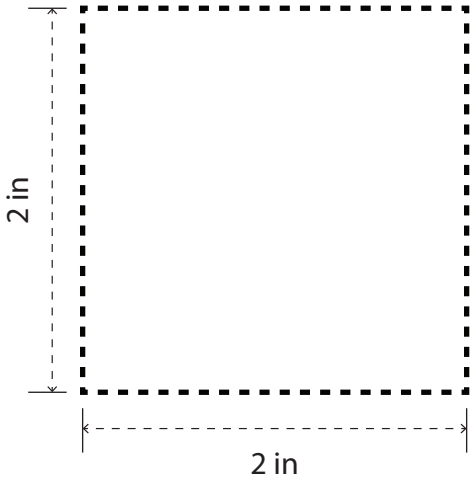

OUTSIDE OF BOX

Bleed ———
Score ———
Cut ———

LMS317

Folkloric Mug

DUSTY BLUE

PRODUCT SIZE AT 100%
This is the actual size of your
logo on this product

DUSTY ROSE

PREVIEW
(FOR APPROXIMATE SIZE & POSITIONING ONLY)
Digital image may not reproduce exactly

Item Size: 5 1/4"W X 3 1/4"H
Imprint Size: 2"W X 2"H
Imprint Method: Pad Print

INSIDE OF BOX

Bleed —
Score —
Cut —

INSIDE FLAP

INNER FRONT FLAP

INNER LID

INSIDE FLAP

KIT INCLUDES:
2 ACE Folkloric Mugs
2 Stash Tea Bags
4 Round Butter Cookies

X

BACK PANEL

X

X

INSIDE SIDE PANEL

X

INSIDE BOTTOM

X