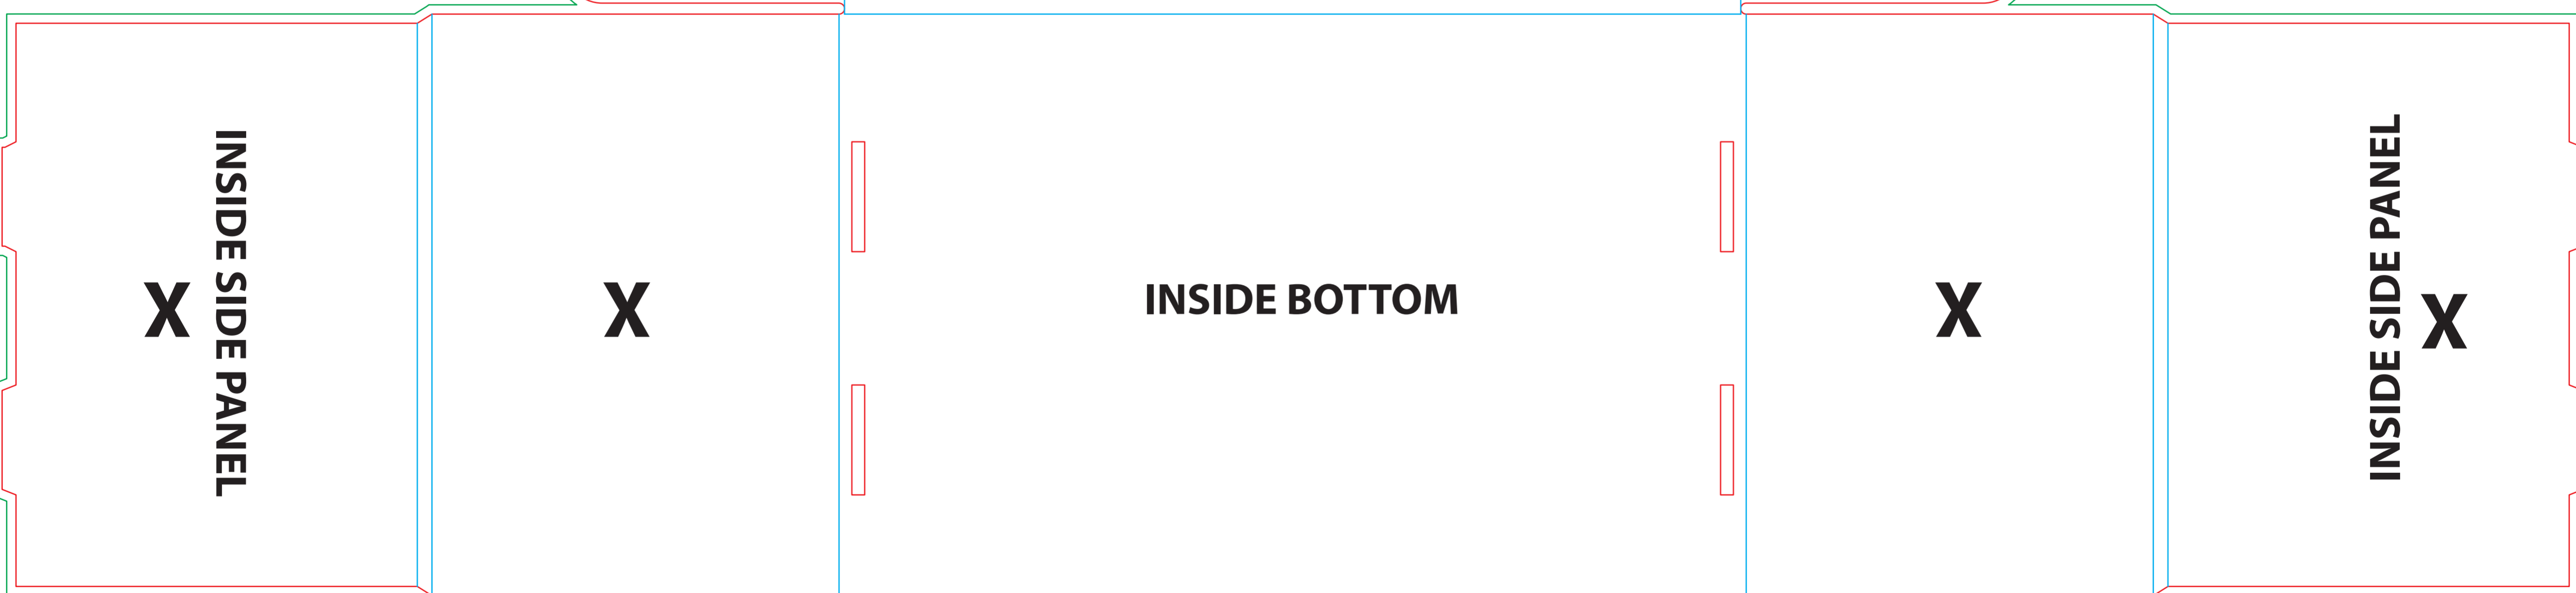

Item Size: 5 1/4"W X 3 1/4"H
Imprint Size: 2"W X 2"H
Imprint Method: Pad Print

INSIDE OF BOX

Bleed —
Score —
Cut —

INSIDE FLAP

INNER FRONT FLAP

INNER LID

INSIDE FLAP

KIT INCLUDES:
2 ACE Folkloric Mugs
2 Stash Tea Bags
4 Round Butter Cookies

X

BACK PANEL

X

X

INSIDE SIDE PANEL

X

INSIDE BOTTOM

X

INSIDE SIDE PANEL

X

X

INSIDE FRONT

X