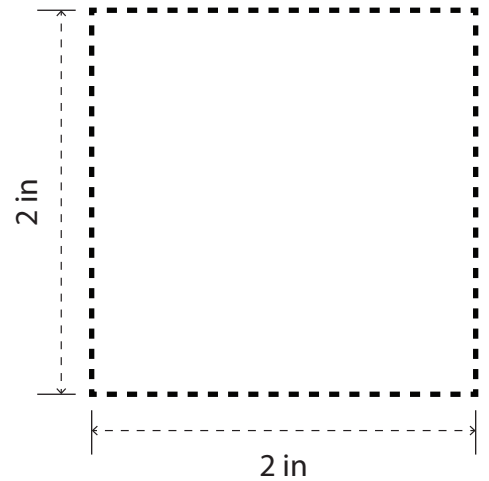

OUTSIDE OF BOX

Bleed ———
Score ———
Cut ———

Inner Label

BLEED LINE

KIT INCLUDES:
2 ACE Folkloric Mugs
2 Stash Tea Bags
4 Round Butter Cookies

Imprint Area: 9"W x 6"H
Imprint Method: Full Color Label

LMS317

Folkloric Mug

DUSTY BLUE

DUSTY ROSE

PRODUCT SIZE AT 100%
This is the actual size of your
logo on this product

PREVIEW
(FOR APPROXIMATE SIZE & POSITIONING ONLY)
Digital image may not reproduce exactly

Item Size: 5 1/4"W X 3 1/4"H
Imprint Size: 2"W X 2"H
Imprint Method: Pad Print