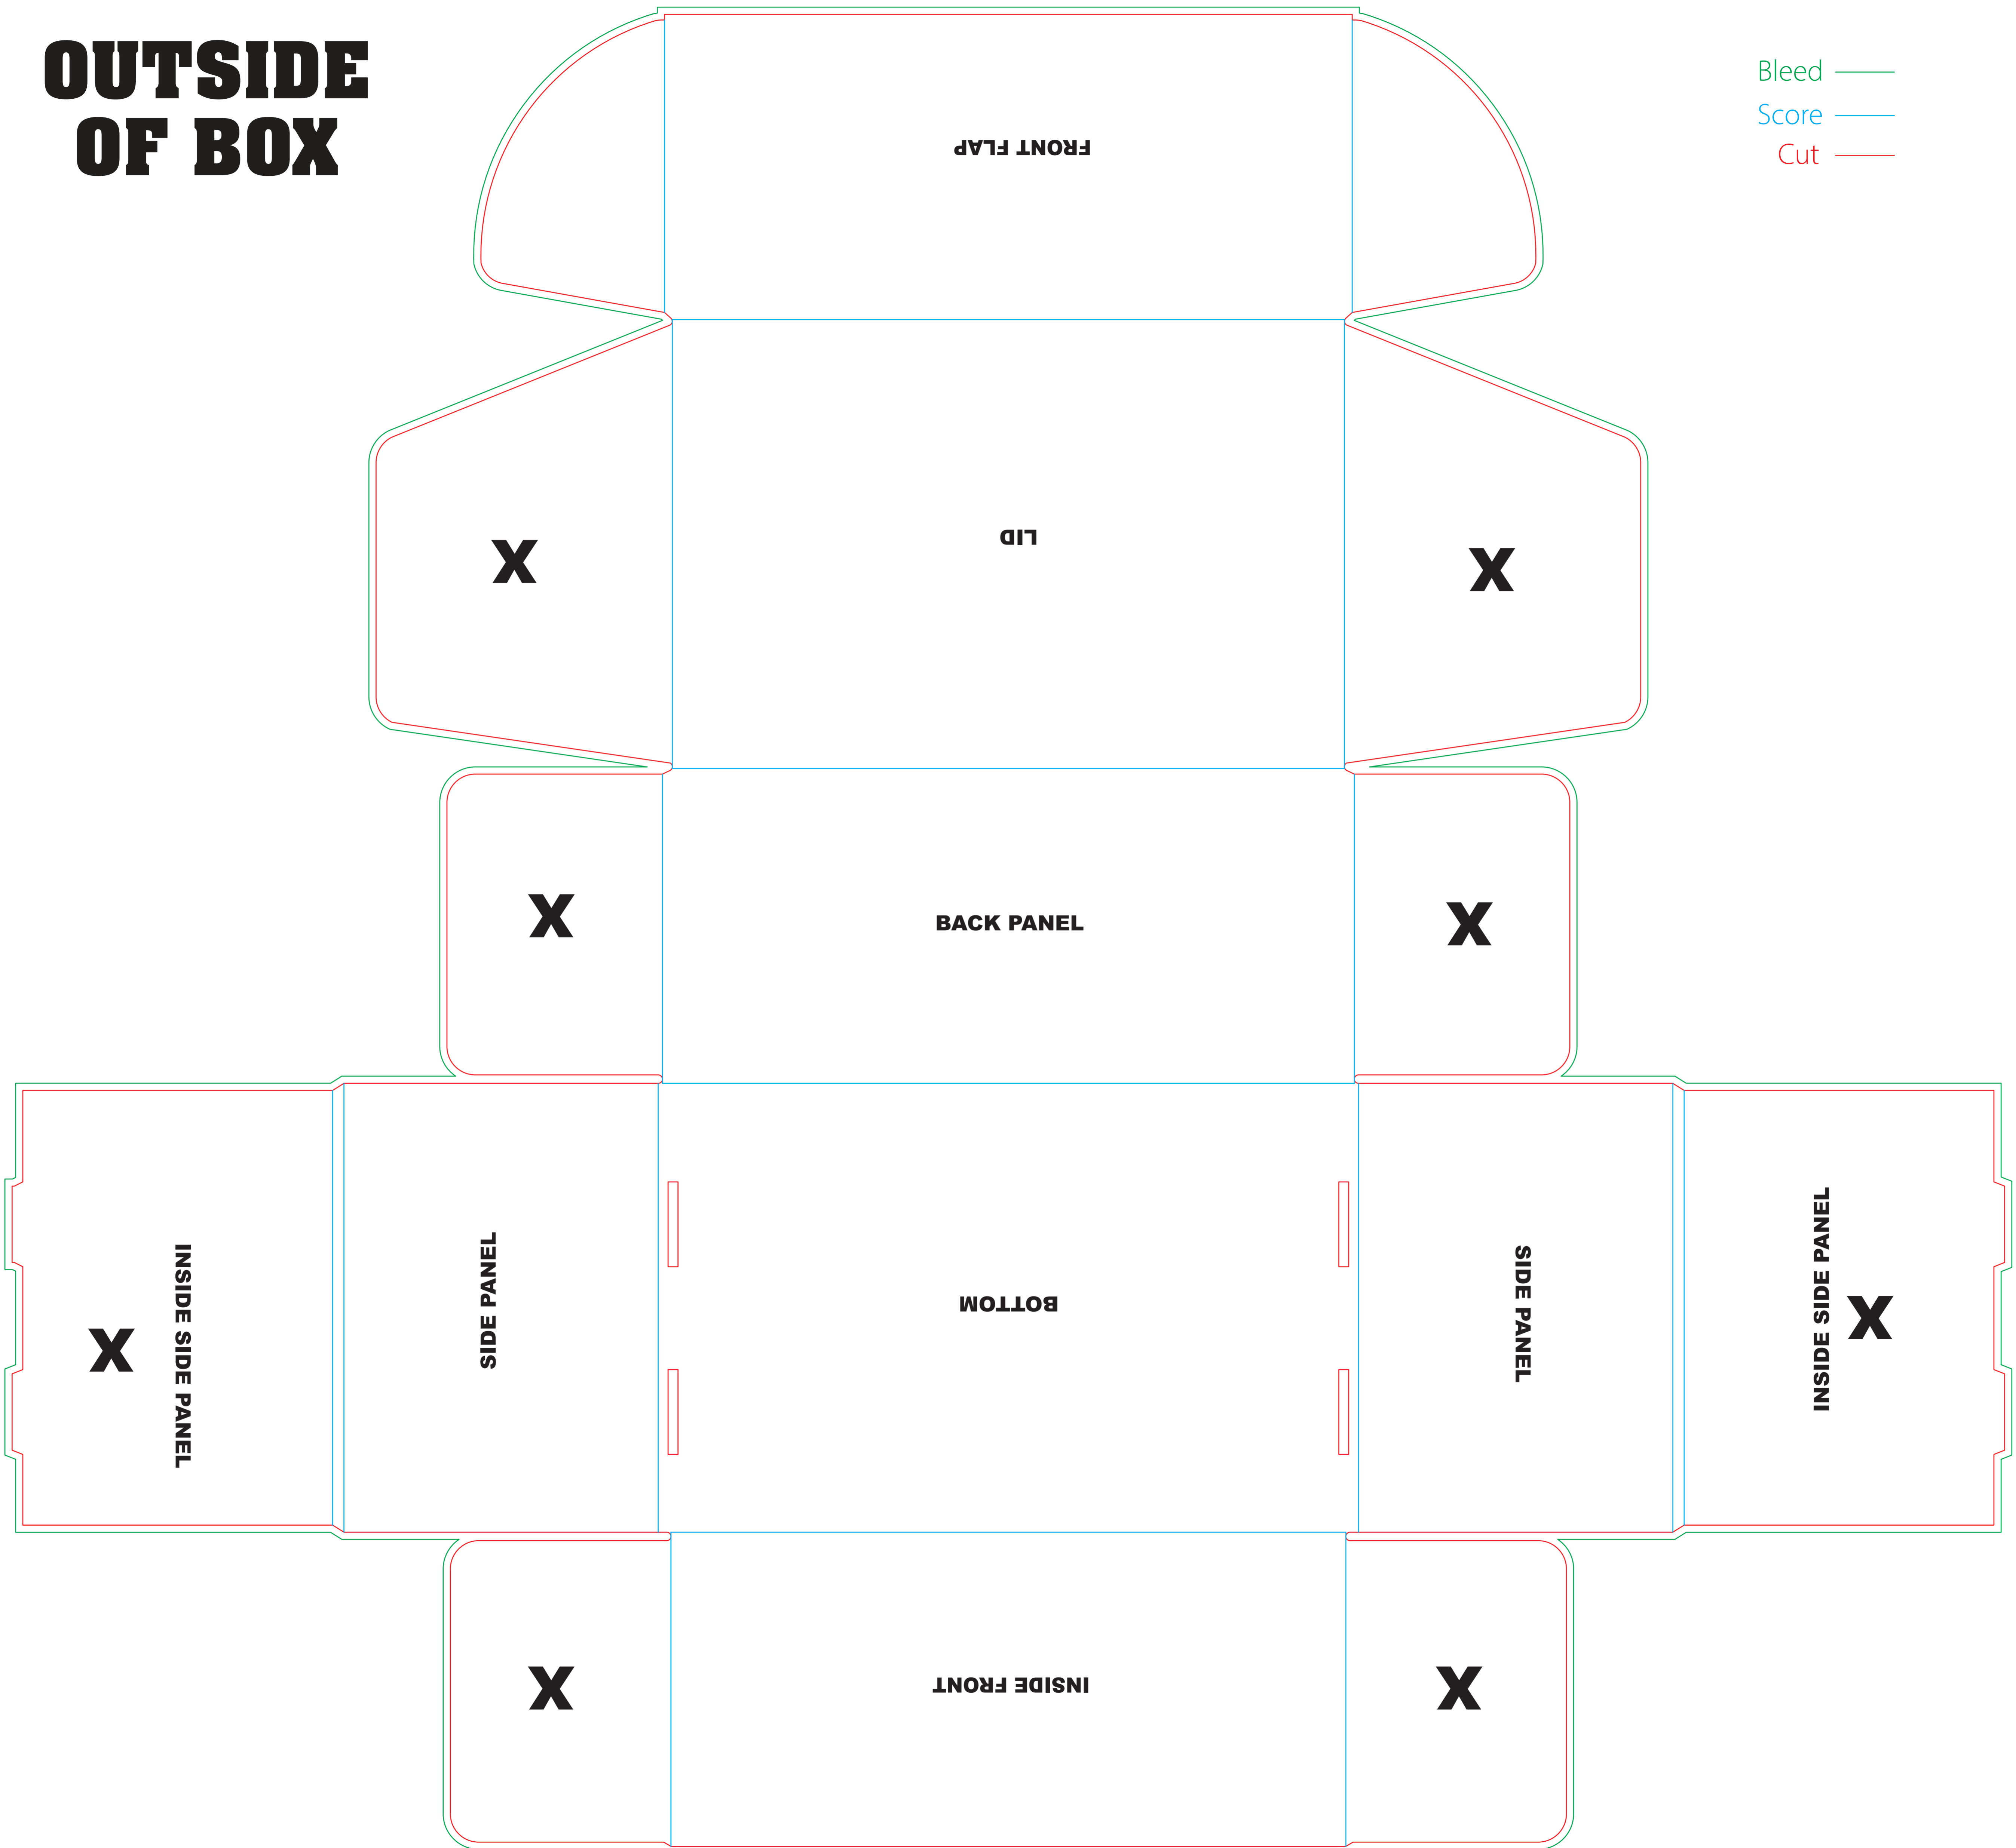

OUTSIDE OF BOX

Bleed ———
Score ———
Cut ———

Inner Label

BLEED LINE

KIT INCLUDES:
2 ACE Folkloric Mugs
2 Stash Tea Bags
4 Round Butter Cookies

Imprint Area: 9"W x 6"H
Imprint Method: Full Color Label

LMS317

Folkloric Mug

DUSTY BLUE

DUSTY ROSE

PRODUCT SIZE AT 100%
This is the actual size of your
logo on this product

PREVIEW
(FOR APPROXIMATE SIZE & POSITIONING ONLY)
Digital image may not reproduce exactly

Item Size: 5 1/4"W X 3 1/4"H
Imprint Size: 2"W X 2"H
Imprint Method: Pad Print