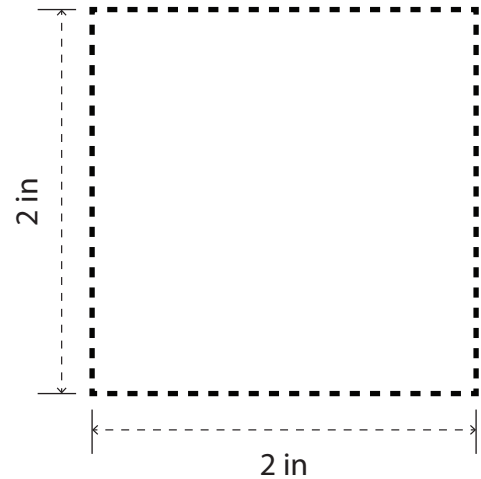

Inner Label

BLEED LINE

Imprint Area: 9"W x 6"H
Imprint Method: Full Color Label

Lid Screen Print

Imprint Area: 9"W x 6"H

Imprint Method: 1 Color Screen Print

LMS317

Folkloric Mug

PRODUCT SIZE AT 100%
This is the actual size of your
logo on this product

PREVIEW
(FOR APPROXIMATE SIZE & POSITIONING ONLY)
Digital image may not reproduce exactly

Item Size: 5 1/4"W X 3 1/4"H
Imprint Size: 2"W X 2"H
Imprint Method: Pad Print