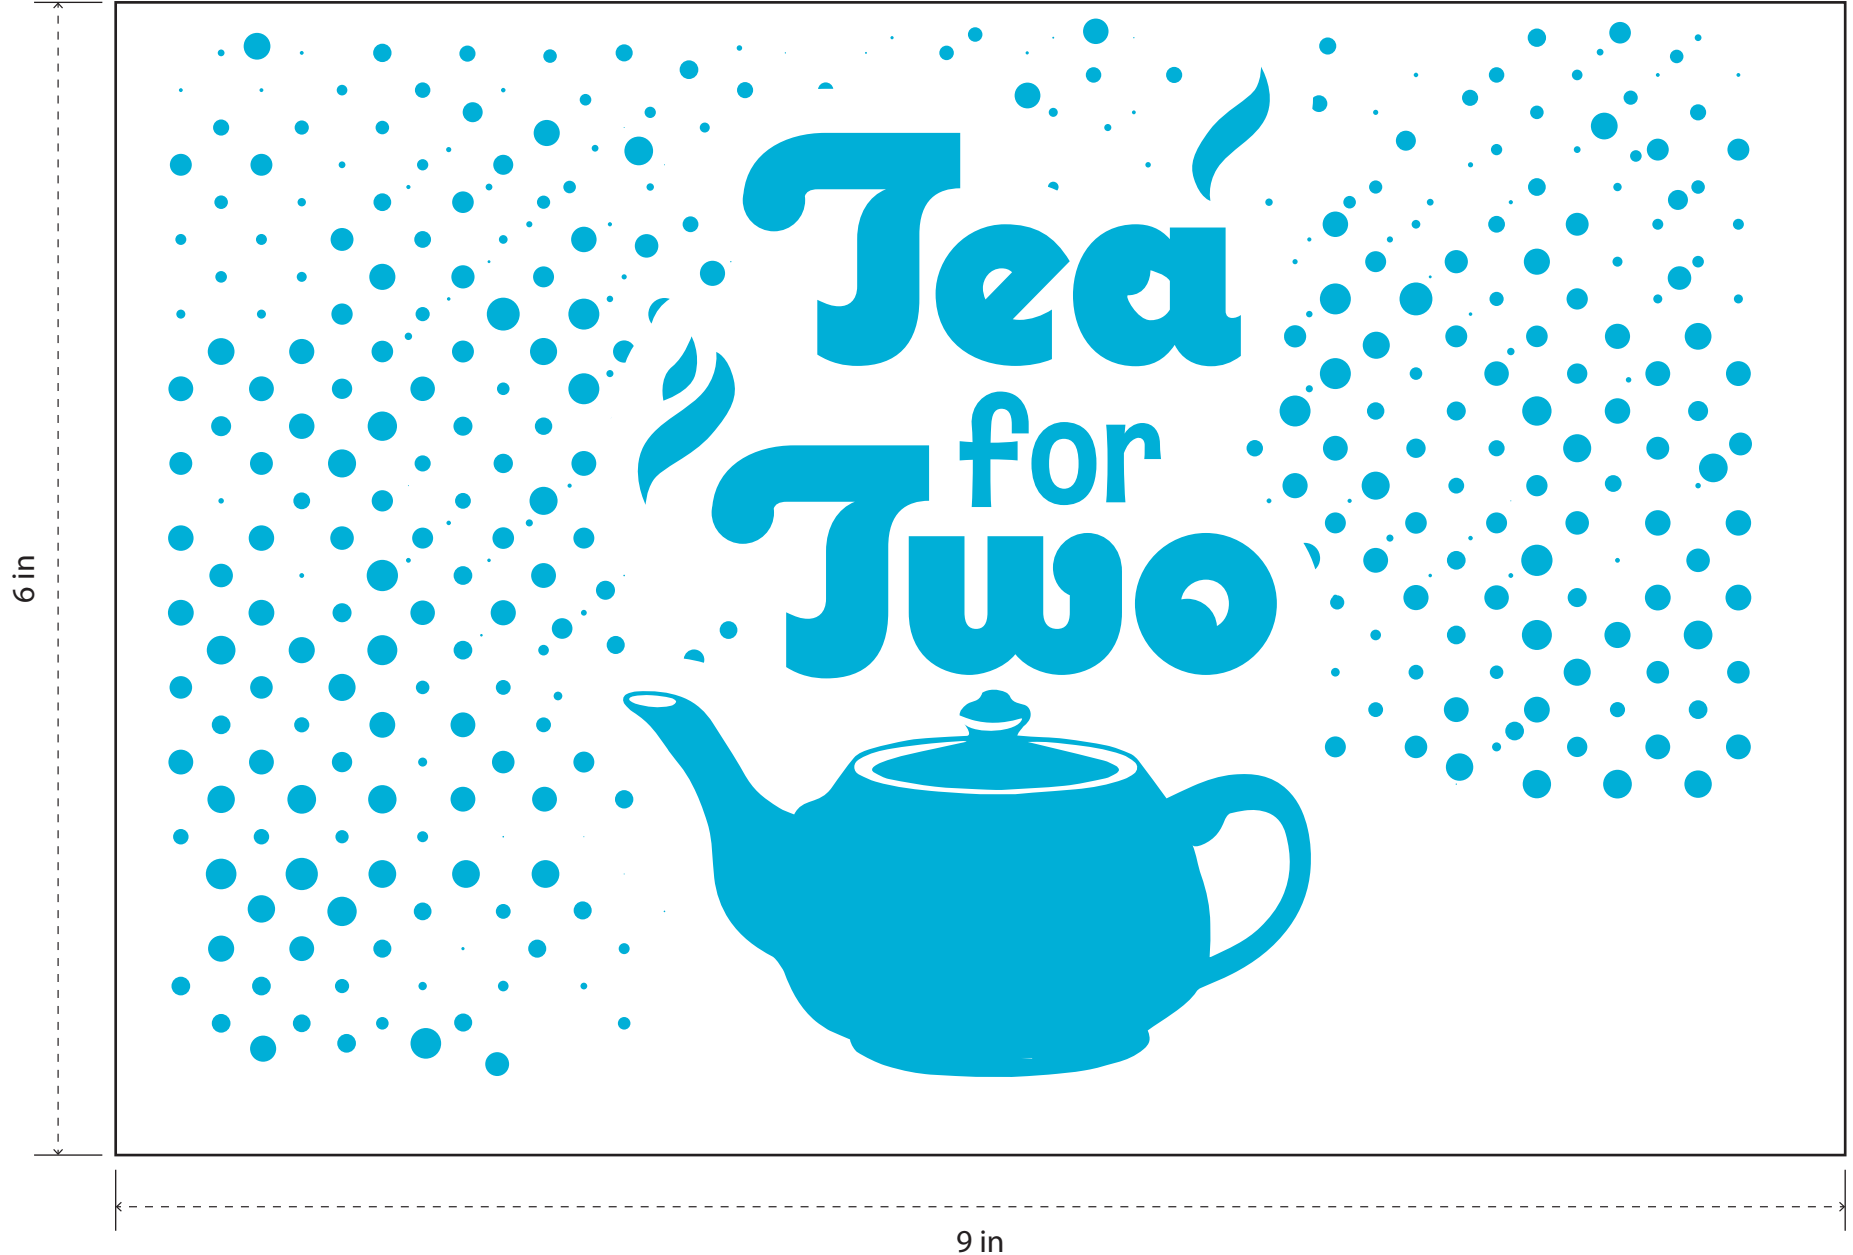

Inner Label

BLEED LINE

Imprint Area: 9"W x 6"H
Imprint Method: Full Color Label

Lid Screen Print

Imprint Area: 9"W x 6"H

Imprint Method: 1 Color Screen Print

LMS317

Folkloric Mug

PRODUCT SIZE AT 100%
This is the actual size of your
logo on this product

PREVIEW
(FOR APPROXIMATE SIZE & POSITIONING ONLY)
Digital image may not reproduce exactly

Item Size: 5 1/4"W X 3 1/4"H
Imprint Size: 2"W X 2"H
Imprint Method: Pad Print