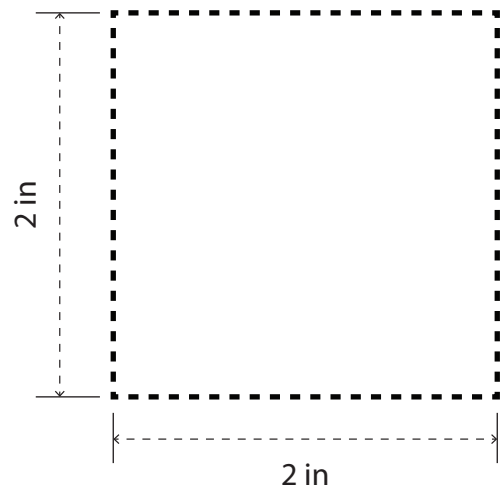

OUTSIDE OF BOX

Bleed —
Score —
Cut —

LMS230

Rustic 3-Tone Porcelain Mug

PREVIEW
(FOR APPROXIMATE SIZE & POSITIONING ONLY)
Digital image may not reproduce exactly

PRODUCT SIZE AT 100%
This is the actual size of your
logo on this product

Imprint Area: 2"W x 2"H
Imprint Method: 1 Color Imprint

CF110

Instant Hot Chocolate

PREVIEW
(FOR APPROXIMATE SIZE & POSITIONING ONLY)
Digital image may not reproduce exactly

BLEED LINE

CUT LINE

PRODUCT SIZE AT 100%
This is the actual size of your
logo on this product

Item Size: 3" W x 7" H

Max Imprint Area: 2" W x 5" H

Imprint Method: 4CP LABEL

INSIDE OF BOX

Bleed —
Score —
Cut —

INNER FRONT FLAP

INNER LID

INSIDE FLAP