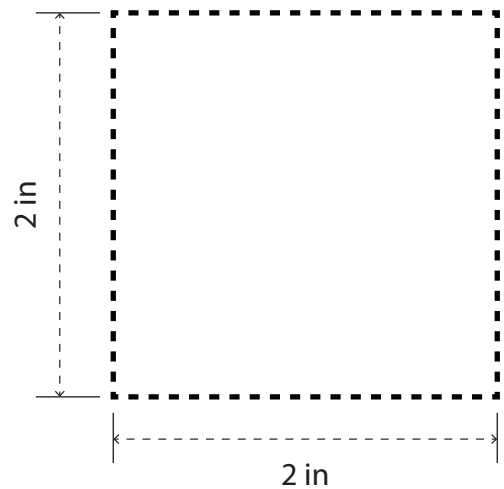

# Inner Label

Imprint Area: 9"W x 6"H  
Imprint Method: Full Color Label

## Rustic 3-Tone Porcelain Mug

**PREVIEW**  
(FOR APPROXIMATE SIZE & POSITIONING ONLY)  
*Digital image may not reproduce exactly*

**PRODUCT SIZE AT 100%**  
This is the actual size of your  
logo on this product

Imprint Area: 2"W x 2"H  
Imprint Method: 1 Color Imprint

Item Size: 3" W x 7" H

Max Imprint Area: 2" W x 5" H

Imprint Method: 4CP LABEL