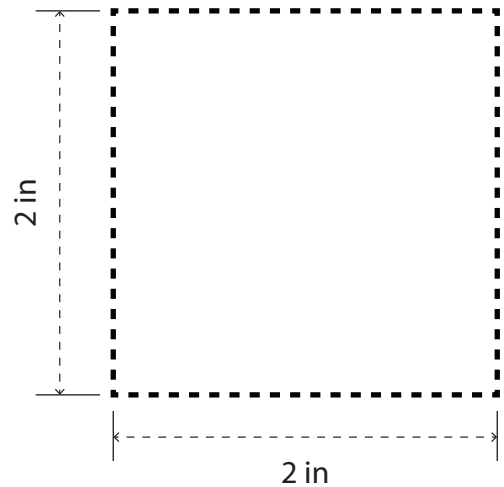

Inner Label

BLEED LINE

KIT CONTAINS:

- 1 ACE RUSTIC 3-TONE MUG
- 1 HOT COCOA PACK
- 2 CHOCOLATE SABLE COOKIES

Imprint Area: 9"W x 6"H

Imprint Method: Full Color Label

LMS230

Rustic 3-Tone Porcelain Mug

PREVIEW
(FOR APPROXIMATE SIZE & POSITIONING ONLY)
Digital image may not reproduce exactly

PRODUCT SIZE AT 100%
This is the actual size of your
logo on this product

Imprint Area: 2"W x 2"H
Imprint Method: 1 Color Imprint

Lid Screen Print

Imprint Area: 9"W x 6"H
Imprint Method: 1 Color Screen Print

CF110

Instant Hot Chocolate

PREVIEW
(FOR APPROXIMATE SIZE & POSITIONING ONLY)
Digital image may not reproduce exactly

BLEED LINE

CUT LINE

PRODUCT SIZE AT 100%
This is the actual size of your
logo on this product

Item Size: 3" W x 7" H

Max Imprint Area: 2" W x 5" H

Imprint Method: 4CP LABEL