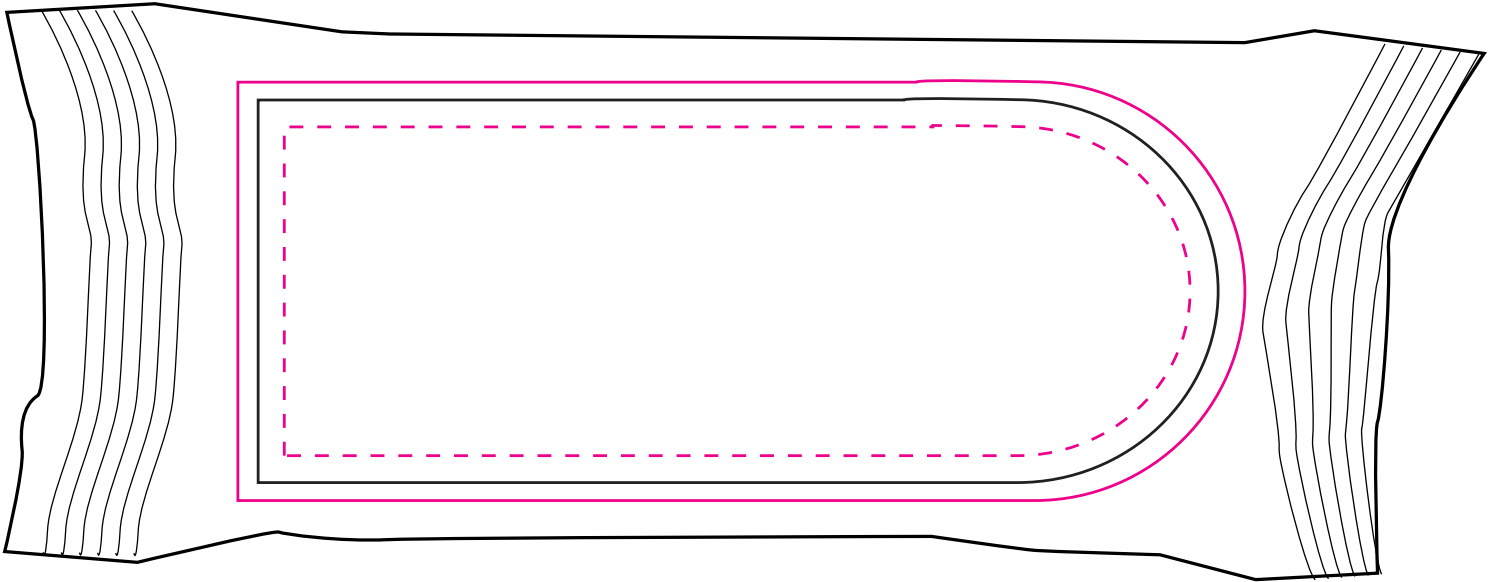

Inner Label

BLEED LINE

KIT CONTAINS:

- 1 ACE RUSTIC 3-TONE MUG
- 1 HOT COCOA PACK
- 2 CHOCOLATE SABLE COOKIES

Imprint Area: 9"W x 6"H

Imprint Method: Full Color Label

LMS230

Rustic 3-Tone Porcelain Mug

PREVIEW
(FOR APPROXIMATE SIZE & POSITIONING ONLY)
Digital image may not reproduce exactly

PRODUCT SIZE AT 100%
This is the actual size of your
logo on this product

Imprint Area: 2"W x 2"H
Imprint Method: 1 Color Imprint

Lid Screen Print

Imprint Area: 9"W x 6"H
Imprint Method: 1 Color Screen Print

CF110

Instant Hot Chocolate

PREVIEW
(FOR APPROXIMATE SIZE & POSITIONING ONLY)
Digital image may not reproduce exactly

BLEED LINE

CUT LINE

PRODUCT SIZE AT 100%
This is the actual size of your
logo on this product

Item Size: 3" W x 7" H

Max Imprint Area: 2" W x 5" H

Imprint Method: 4CP LABEL