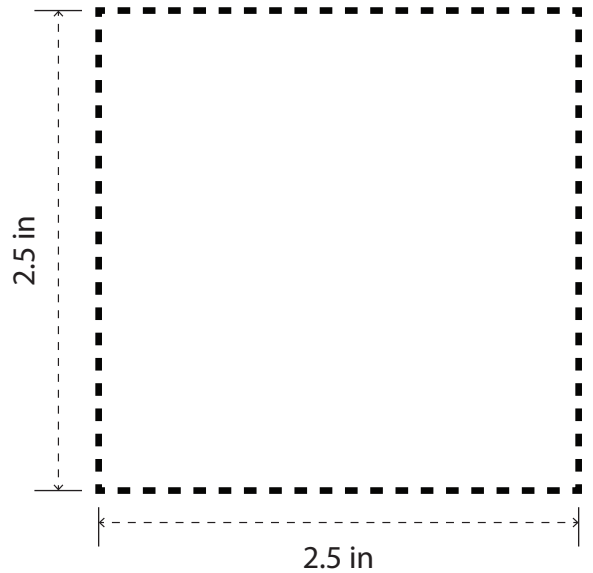

OUTSIDE OF BOX

Bleed ———
Score ———
Cut ———

Inner Label

BLEED LINE

KIT INCLUDES

- 2 ACE TRI-TONE STONEWARE MUGS
- 2 HOT COCOA PACKETS
- 4 CHOCOLATE SABLE COOKIES

Imprint Area: 9"W x 6"H

Imprint Method: Full Color Label

LMS318

Tri Tone Mug

PINK

LT GREY

PRODUCT SIZE AT 100%

This is the actual size of your
logo on this product

PREVIEW

(FOR APPROXIMATE SIZE & POSITIONING ONLY)
Digital image may not reproduce exactly

ITEM SIZE: 5 1/2"W x 4"H
IMPRINT SIZE: 2 1/2"W x 2 1/2"H
IMPRINT METHOD: Silkscreen

CF110

Instant Hot Chocolate

PREVIEW
(FOR APPROXIMATE SIZE & POSITIONING ONLY)
Digital image may not reproduce exactly

BLEED LINE

CUT LINE

PRODUCT SIZE AT 100%
This is the actual size of your
logo on this product

Item Size: 3" W x 7" H

Max Imprint Area: 2" W x 5" H

Imprint Method: 4CP LABEL