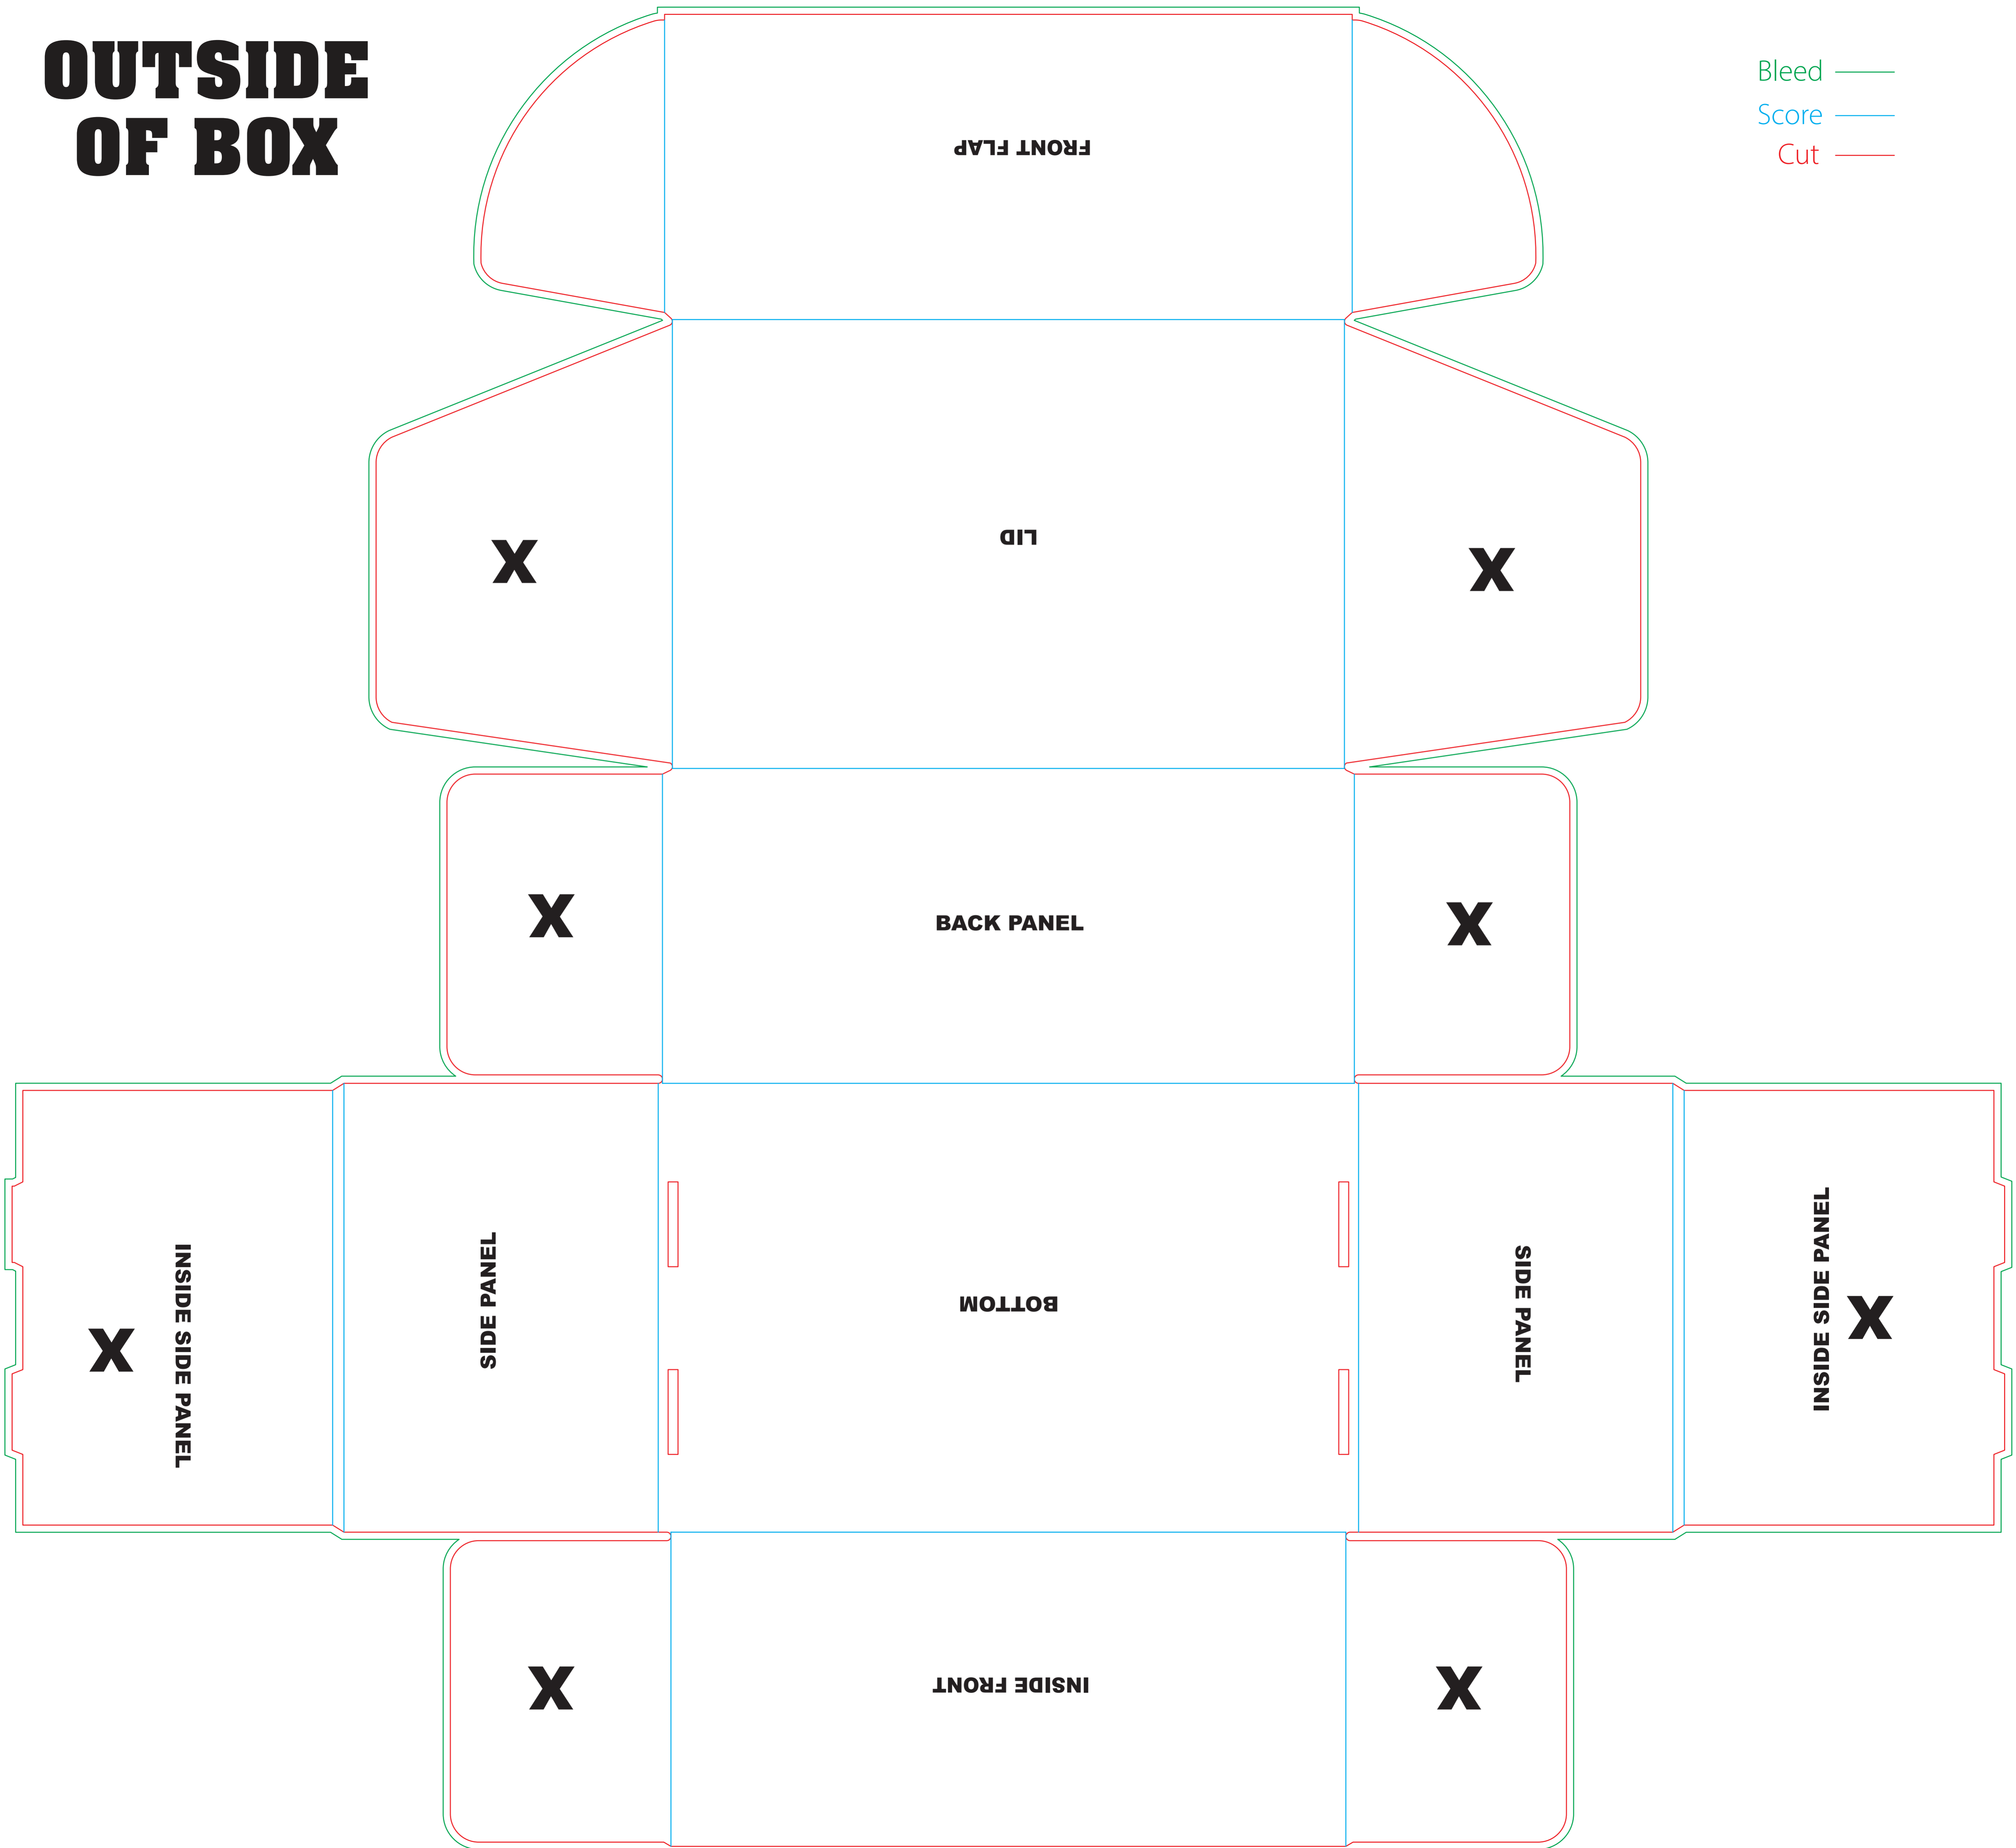

OUTSIDE OF BOX

Bleed ———
Score ———
Cut ———

Inner Label

BLEED LINE

KIT INCLUDES

- 2 ACE TRI-TONE STONEWARE MUGS
- 2 HOT COCOA PACKETS
- 4 CHOCOLATE SABLE COOKIES

Imprint Area: 9"W x 6"H

Imprint Method: Full Color Label

LMS318

Tri Tone Mug

PINK

LT GREY

PRODUCT SIZE AT 100%

This is the actual size of your
logo on this product

PREVIEW

(FOR APPROXIMATE SIZE & POSITIONING ONLY)
Digital image may not reproduce exactly

ITEM SIZE: 5 1/2"W x 4"H
IMPRINT SIZE: 2 1/2"W x 2 1/2"H
IMPRINT METHOD: Silkscreen

CF110

Instant Hot Chocolate

PREVIEW
(FOR APPROXIMATE SIZE & POSITIONING ONLY)
Digital image may not reproduce exactly

BLEED LINE

CUT LINE

PRODUCT SIZE AT 100%
This is the actual size of your
logo on this product

Item Size: 3" W x 7" H

Max Imprint Area: 2" W x 5" H

Imprint Method: 4CP LABEL