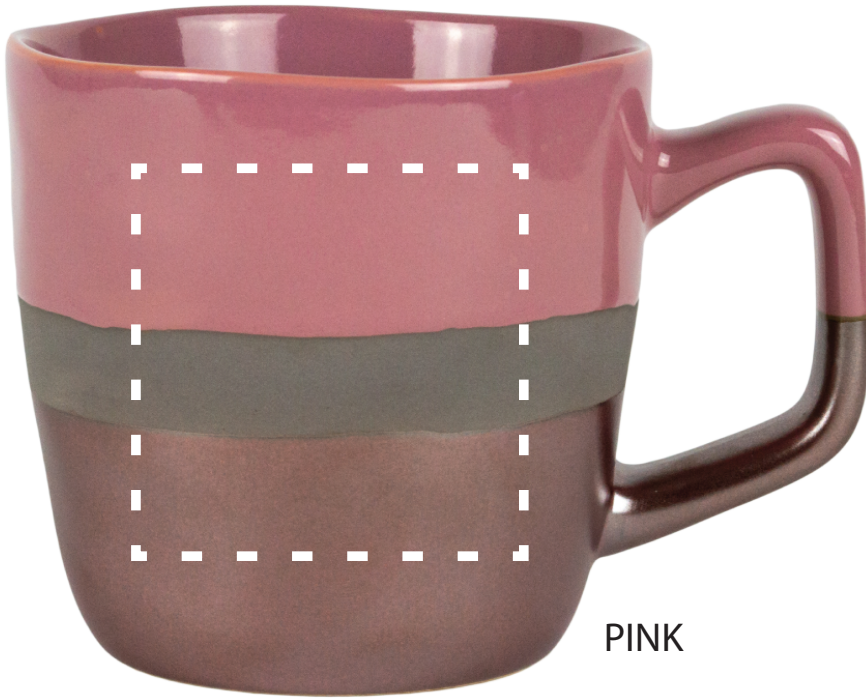

OUTSIDE OF BOX

Bleed ———
Score ———
Cut ———

Inner Label

BLEED LINE

KIT INCLUDES

- 2 ACE TRI-TONE STONEWARE MUGS
- 2 HOT COCOA PACKETS
- 4 CHOCOLATE SABLE COOKIES

Imprint Area: 9"W x 6"H

Imprint Method: Full Color Label

LMS318

Tri Tone Mug

PINK

LT GREY

PRODUCT SIZE AT 100%

This is the actual size of your
logo on this product

PREVIEW

(FOR APPROXIMATE SIZE & POSITIONING ONLY)
Digital image may not reproduce exactly

ITEM SIZE: 5 1/2"W x 4"H
IMPRINT SIZE: 2 1/2"W x 2 1/2"H
IMPRINT METHOD: Silkscreen

CF110

Instant Hot Chocolate

PREVIEW
(FOR APPROXIMATE SIZE & POSITIONING ONLY)
Digital image may not reproduce exactly

BLEED LINE

CUT LINE

PRODUCT SIZE AT 100%
This is the actual size of your
logo on this product

Item Size: 3" W x 7" H

Max Imprint Area: 2" W x 5" H

Imprint Method: 4CP LABEL