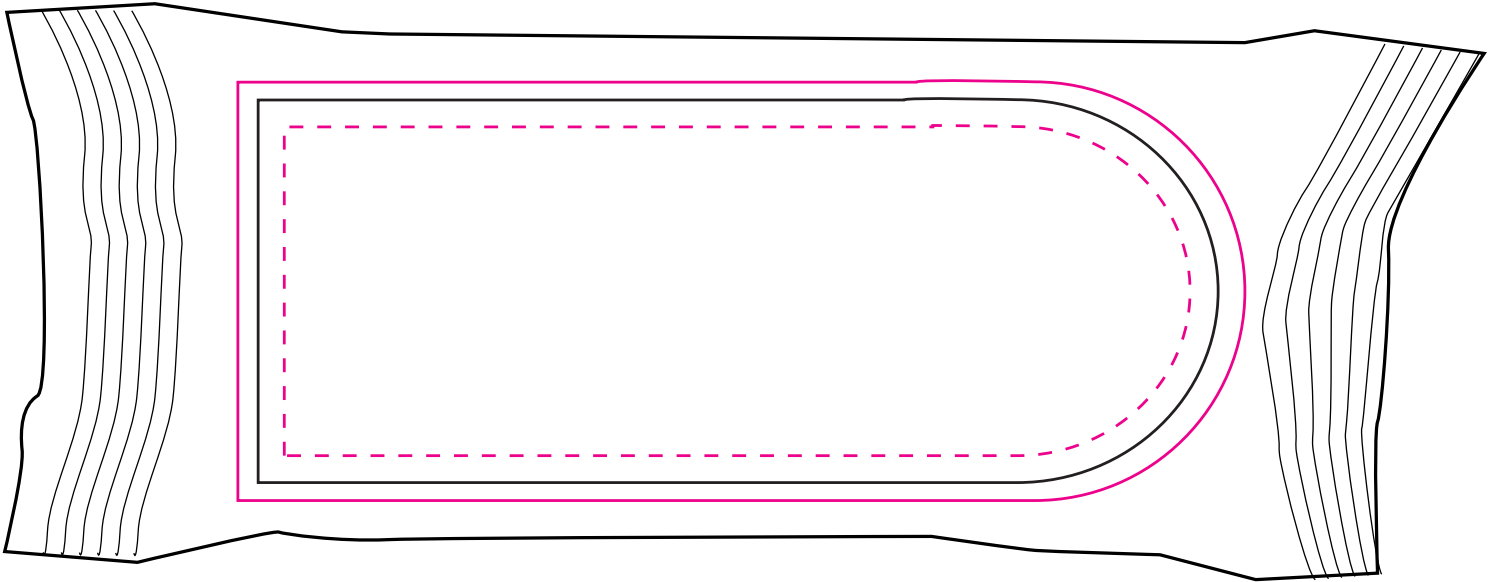

OUTSIDE OF BOX

Bleed ———
Score ———
Cut ———

Inner Label

BLEED LINE

KIT INCLUDES

- 2 ACE TRI-TONE STONEWARE MUGS
- 2 HOT COCOA PACKETS
- 4 CHOCOLATE SABLE COOKIES

Imprint Area: 9"W x 6"H

Imprint Method: Full Color Label

LMS318

Tri Tone Mug

PINK

LT GREY

PRODUCT SIZE AT 100%

This is the actual size of your
logo on this product

PREVIEW

(FOR APPROXIMATE SIZE & POSITIONING ONLY)
Digital image may not reproduce exactly

ITEM SIZE: 5 1/2"W x 4"H
IMPRINT SIZE: 2 1/2"W x 2 1/2"H
IMPRINT METHOD: Silkscreen

CF110

Instant Hot Chocolate

PREVIEW
(FOR APPROXIMATE SIZE & POSITIONING ONLY)
Digital image may not reproduce exactly

BLEED LINE

CUT LINE

PRODUCT SIZE AT 100%
This is the actual size of your
logo on this product

Item Size: 3" W x 7" H

Max Imprint Area: 2" W x 5" H

Imprint Method: 4CP LABEL