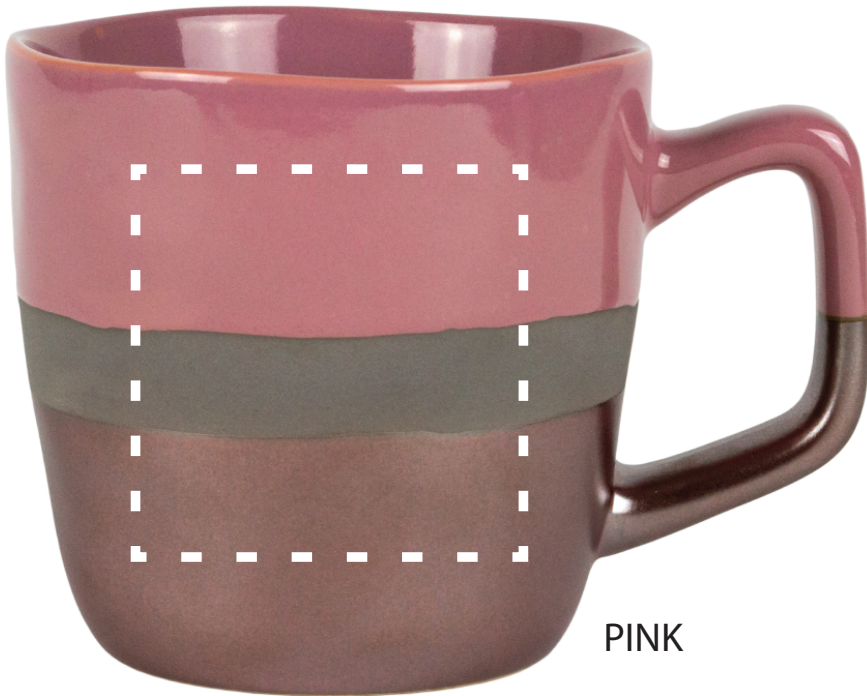

# Inner Label

BLEED LINE

## **KIT INCLUDES**

- 2 ACE TRI-TONE STONEWARE MUGS
- 2 HOT COCOA PACKETS
- 4 CHOCOLATE SABLE COOKIES

Imprint Area: 9"W x 6"H

Imprint Method: Full Color Label

## Tri Tone Mug

PINK

LT GREY

PRODUCT SIZE AT 100%

This is the actual size of your  
logo on this product

**PREVIEW**  
(FOR APPROXIMATE SIZE & POSITIONING ONLY)  
*Digital image may not reproduce exactly*

ITEM SIZE: 5 1/2"W x 4"H  
IMPRINT SIZE: 2 1/2"W x 2 1/2"H  
IMPRINT METHOD: Silkscreen

Item Size: 3" W x 7" H

Max Imprint Area: 2" W x 5" H

Imprint Method: 4CP LABEL