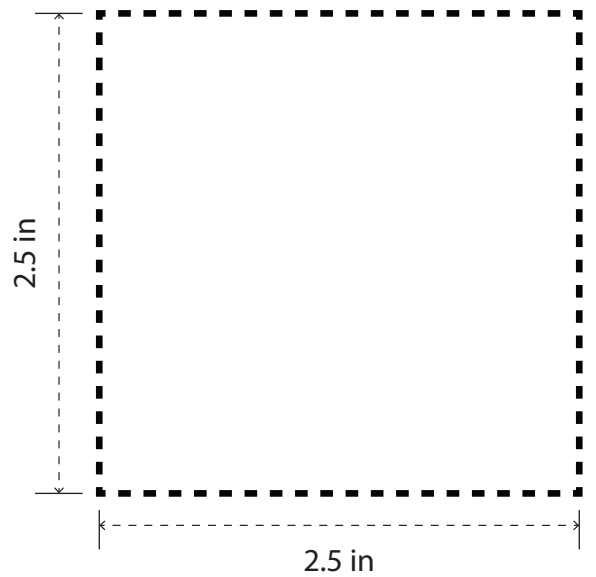

## **KIT INCLUDES**

- 2 ACE TRI-TONE STONEWARE MUGS
- 2 HOT COCOA PACKETS
- 4 CHOCOLATE SABLE COOKIES

Imprint Area: 9"W x 6"H

Imprint Method: Full Color Label

## Tri Tone Mug

PINK

LT GREY

PRODUCT SIZE AT 100%

This is the actual size of your  
logo on this product

**PREVIEW**  
(FOR APPROXIMATE SIZE & POSITIONING ONLY)  
*Digital image may not reproduce exactly*

ITEM SIZE: 5 1/2"W x 4"H  
IMPRINT SIZE: 2 1/2"W x 2 1/2"H  
IMPRINT METHOD: Silkscreen

# Lid Screen Print

Imprint Area: 9"W x 6"H  
Imprint Method: 1 Color Screen Print

Item Size: 3" W x 7" H

Max Imprint Area: 2" W x 5" H

Imprint Method: 4CP LABEL