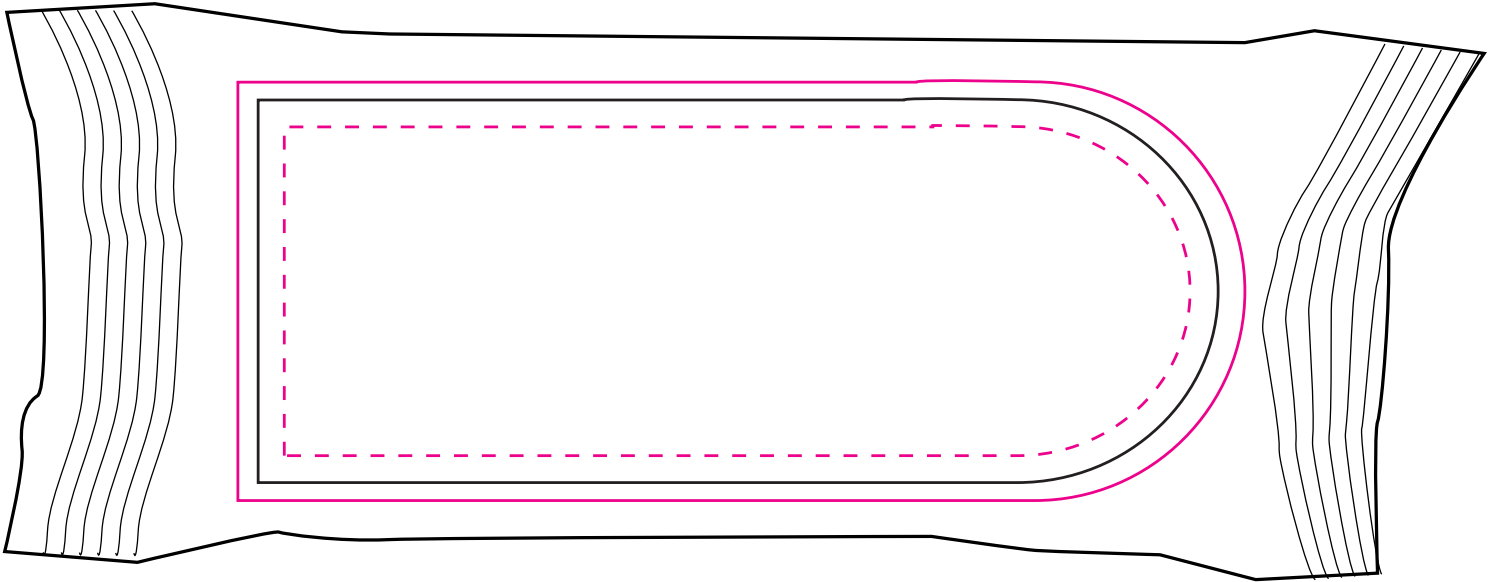

CF110

Instant Hot Chocolate

PREVIEW
(FOR APPROXIMATE SIZE & POSITIONING ONLY)
Digital image may not reproduce exactly

BLEED LINE

CUT LINE