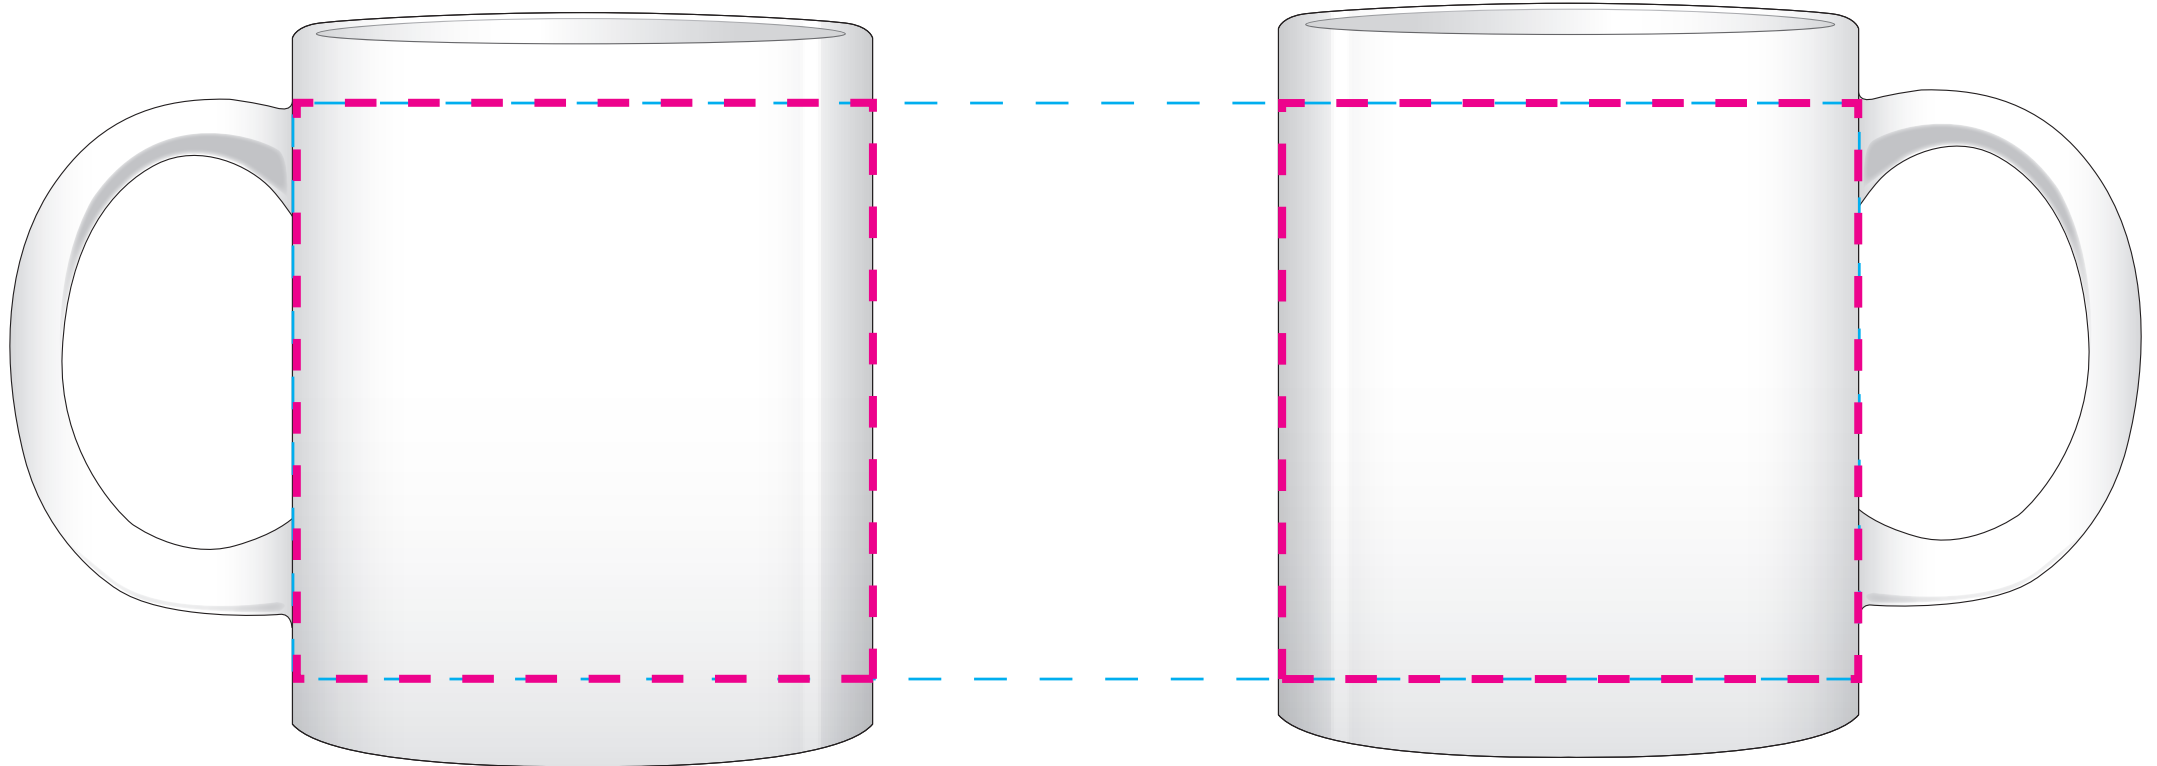

DRK304

11oz Full Color Coffee Mug

----- Left Hand Center -----

----- Right Hand Center -----