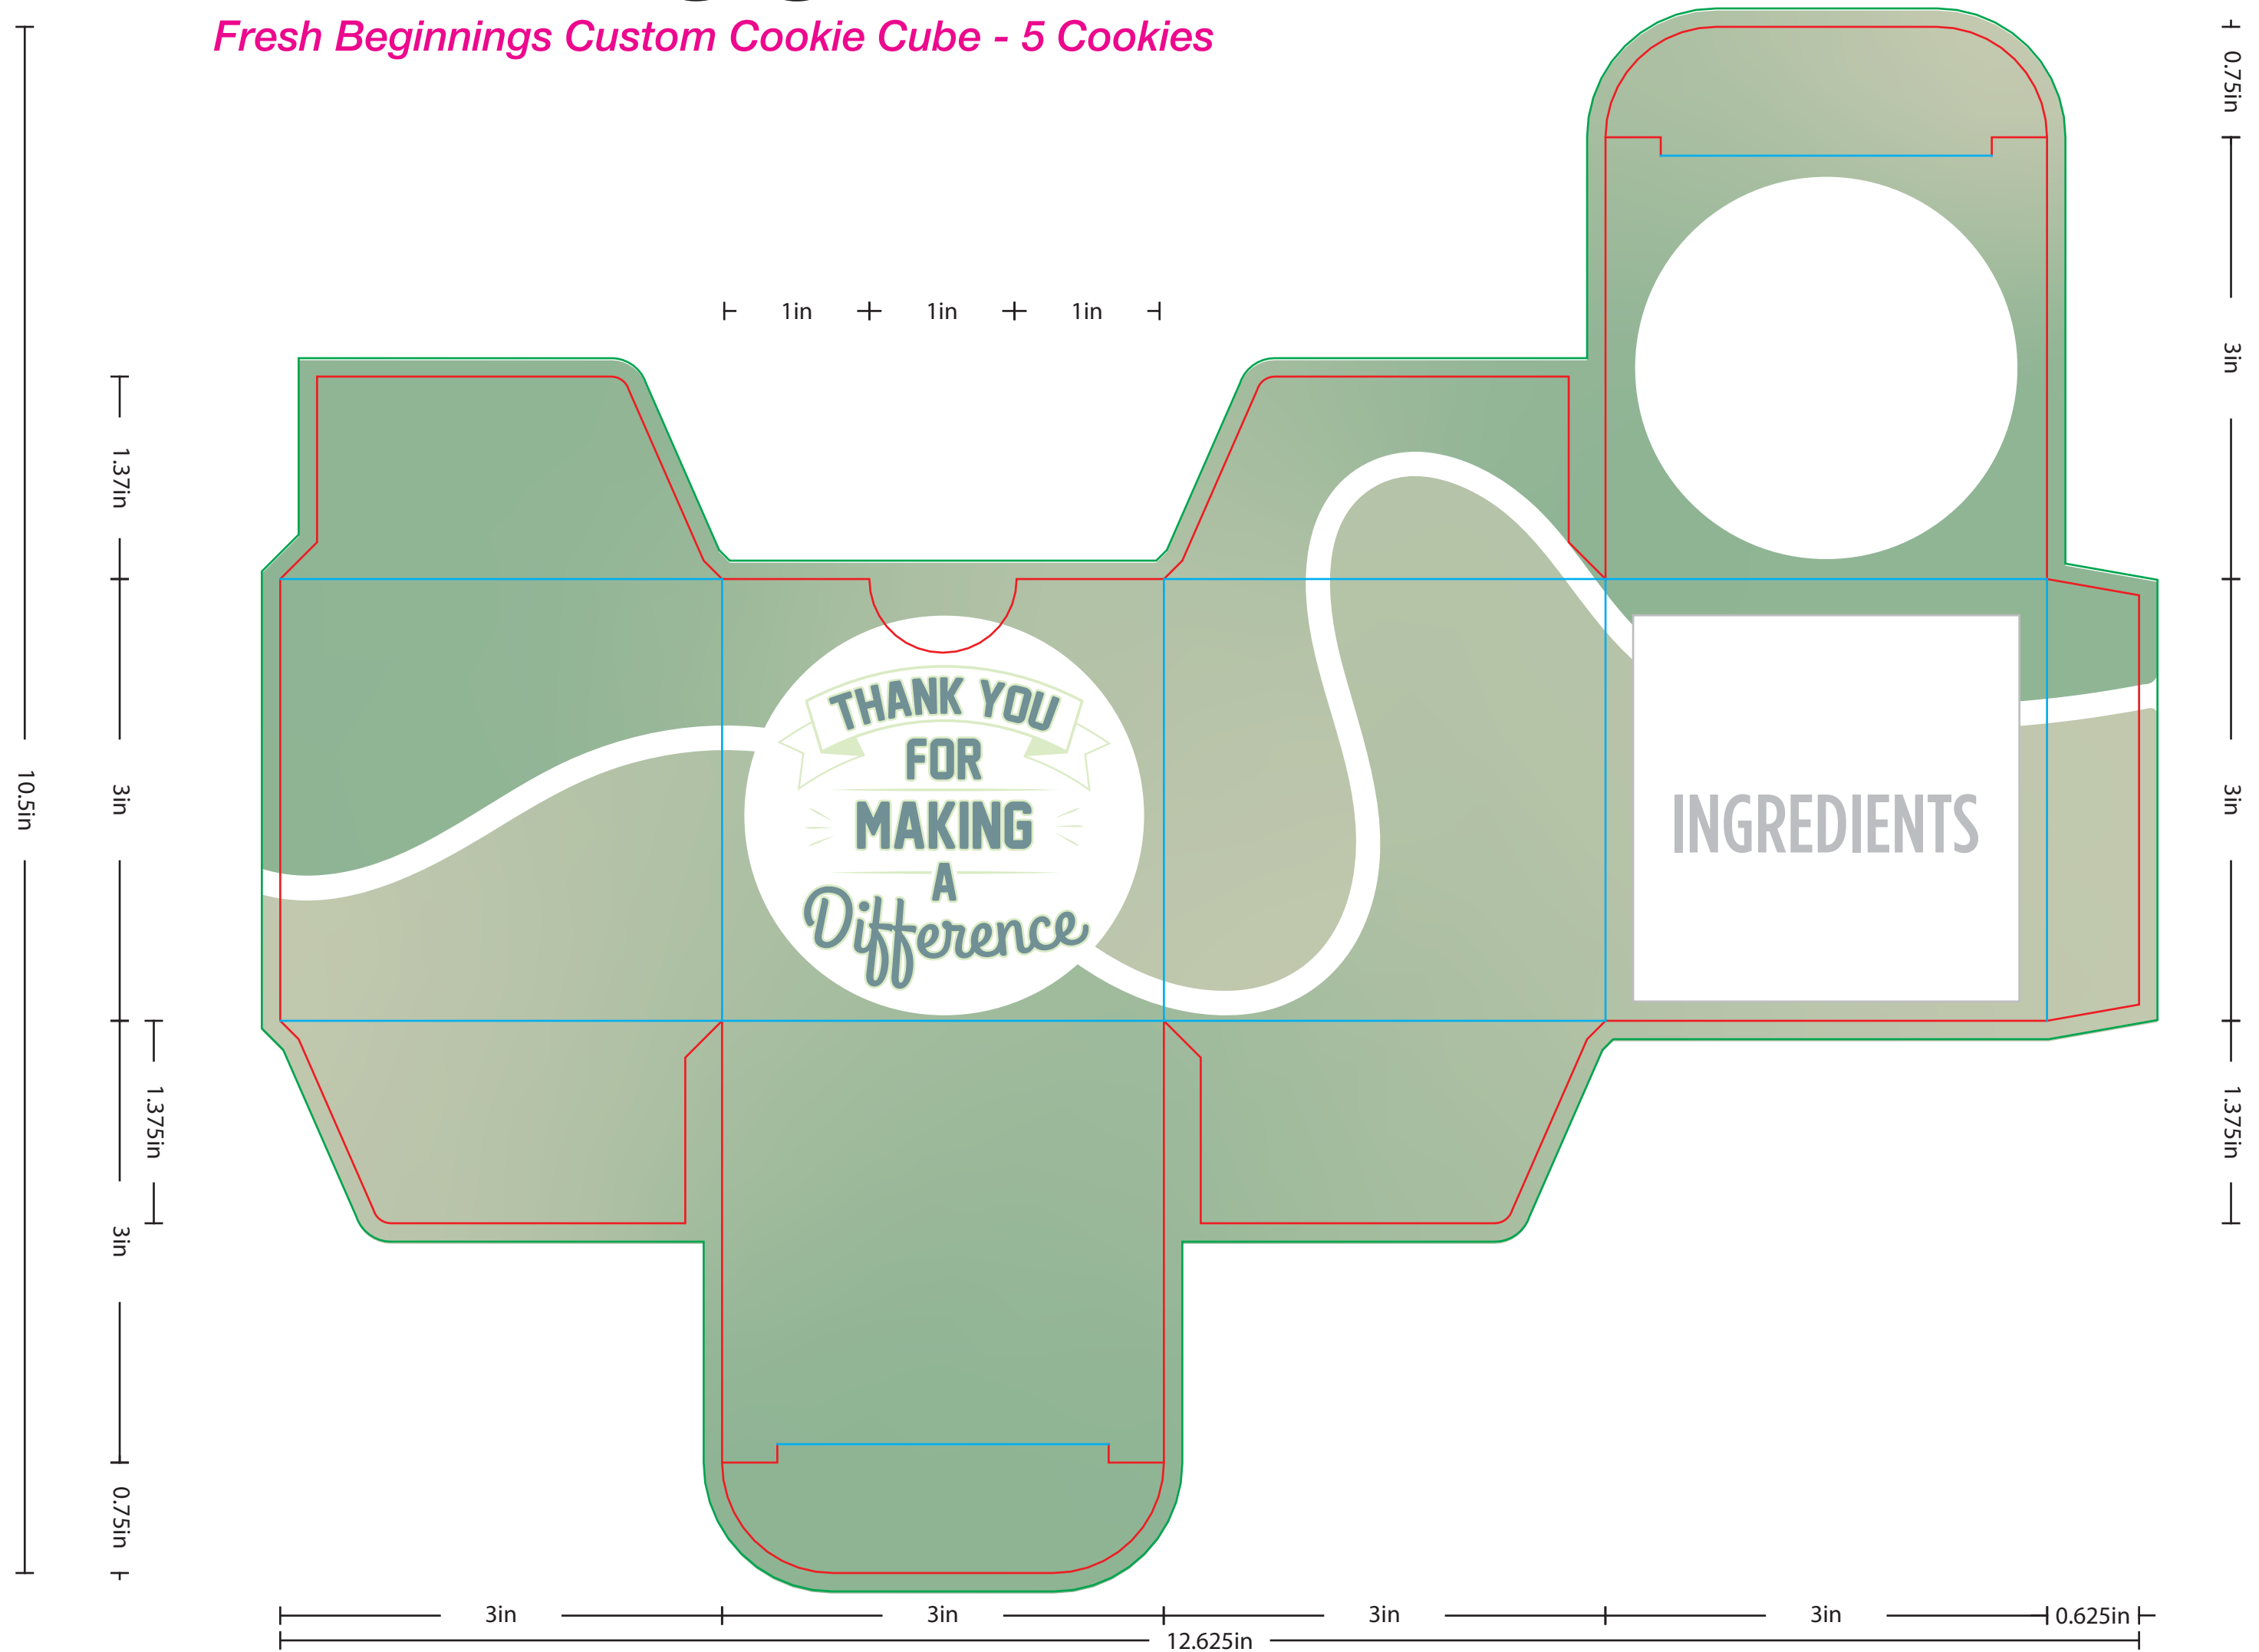

# CW1800/CW5200 Box

Soft Touch Gift Box w/ Insert Card

RED = CUTS  
BLUE = SCORES  
YELLOW = PERFS  
GREEN = BLEED (ART)

Imprint Area: Full Box  
Imprint Method: Full Color Print

# Inner Label

Imprint Area: 8" W x 5" H  
Imprint Method: Full Color

Max Imprint Area: 1 Sided imprint area: 3"W x 3"H (Indicated by **Magenta** dashed line)

Imprint Method: **4 color process**

# Outter Label

Imprint Area: 2.5"D

Imprint Method: Full Color Label