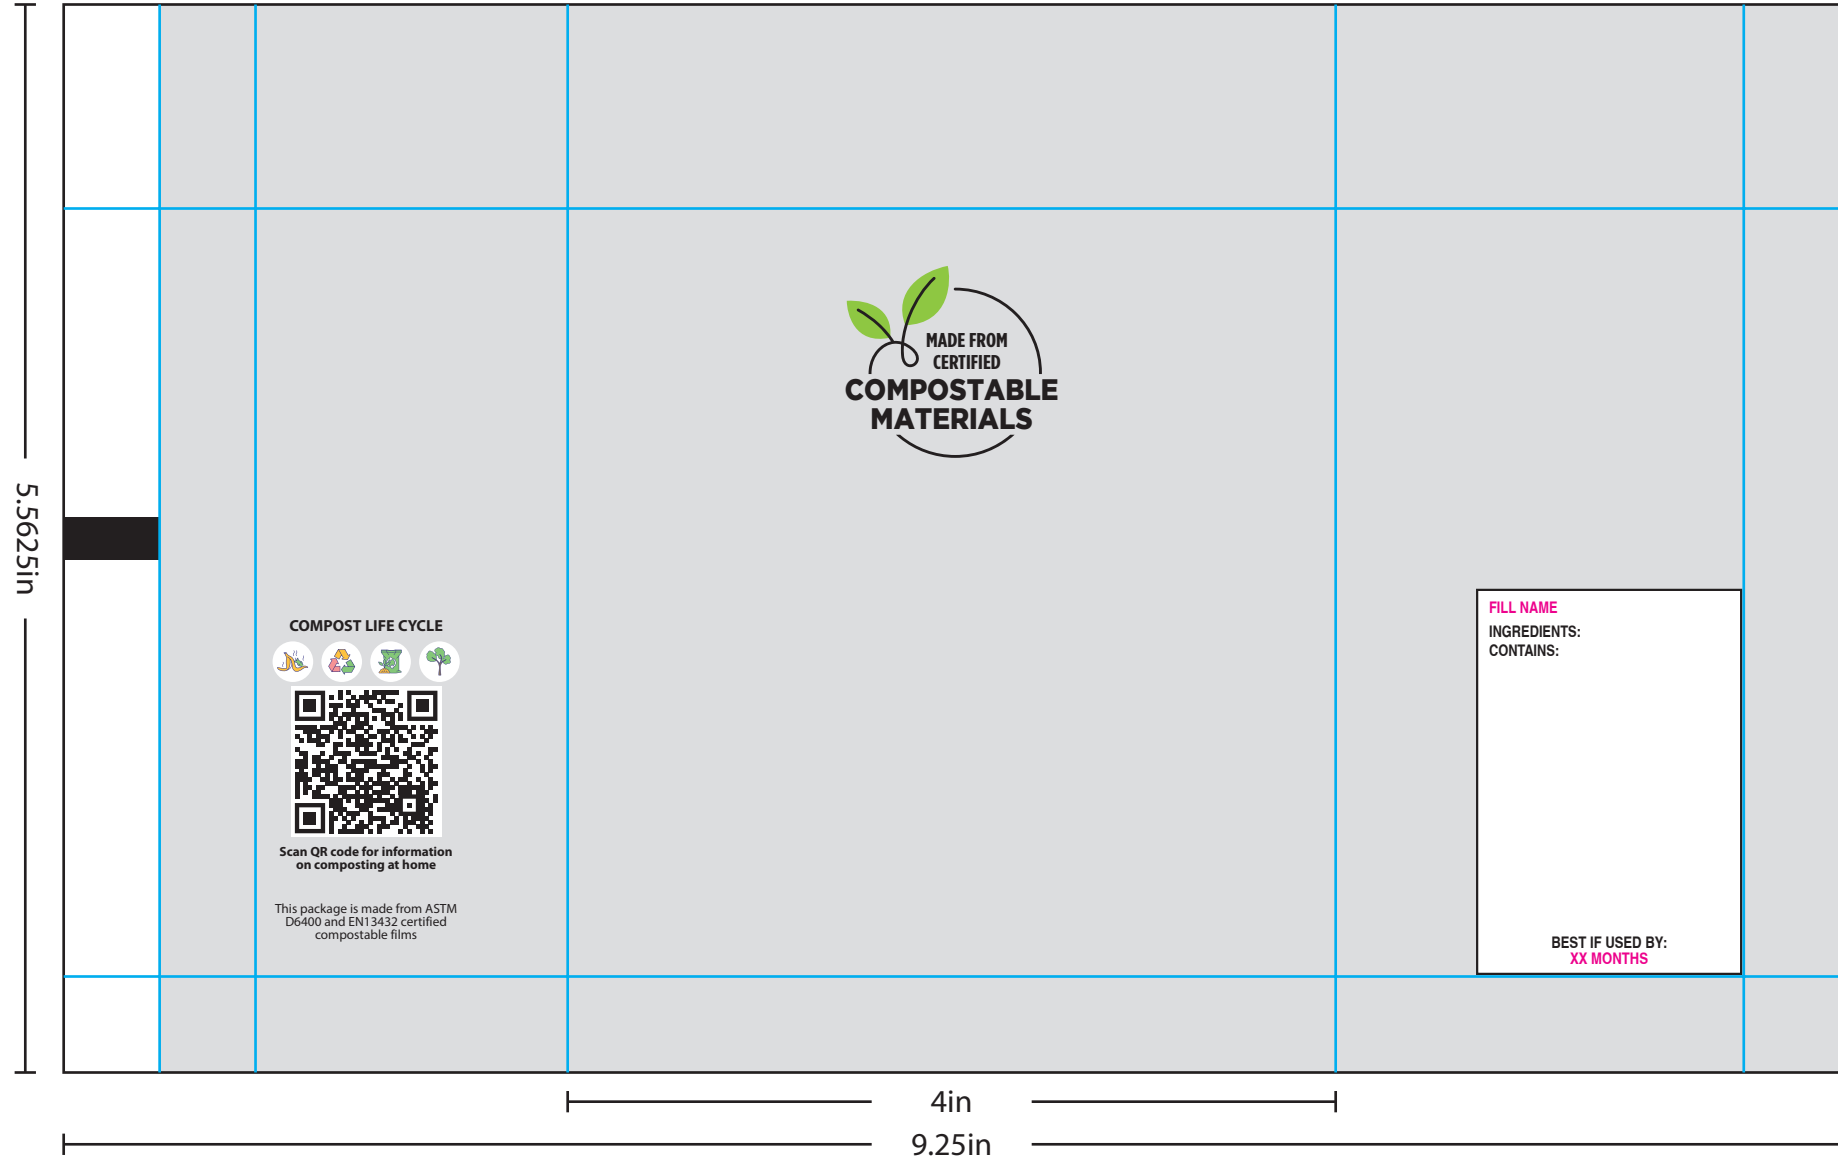

CW1805

16oz. Glass Jar Candle in Soft Touch Gift Box

2.5" Round Front Outer Sticker

SUREPRESS

Job:

Bag Size:
5.5625" x 4"

Web:
9.25 Clear

Imprint:
Full Color Digital

GREY WILL BE CLEAR • WHITE WILL PRINT WHITE

DRK304

4 Color Wrap Mug

----- Left Hand Center -----

----- Right Hand Center -----

Artwork @ 100%

----- Full wrap imprint area -----
8"W x 3"H

Artwork @ 100%

Item Size: 4 3/4 x 3 3/4 x 3 1/4 (Includes Handle)
Max Imprint Area: 1 Sided imprint area: 3"W x 3"W (Indicated by **Magenta** dashed line)
Imprint Method: **4 color process**

Top of Box

Inner Label

BGC8100

Cotton Canvas Tote Bag

ARTWORK @ 100%

ITEM SIZE: 15" W x 16" H x 3" D

IMPRINT SIZE: 10"W x 10"H (INDICATED BY DASHED LINE)

IMPRINT METHOD: SILKSCREEN