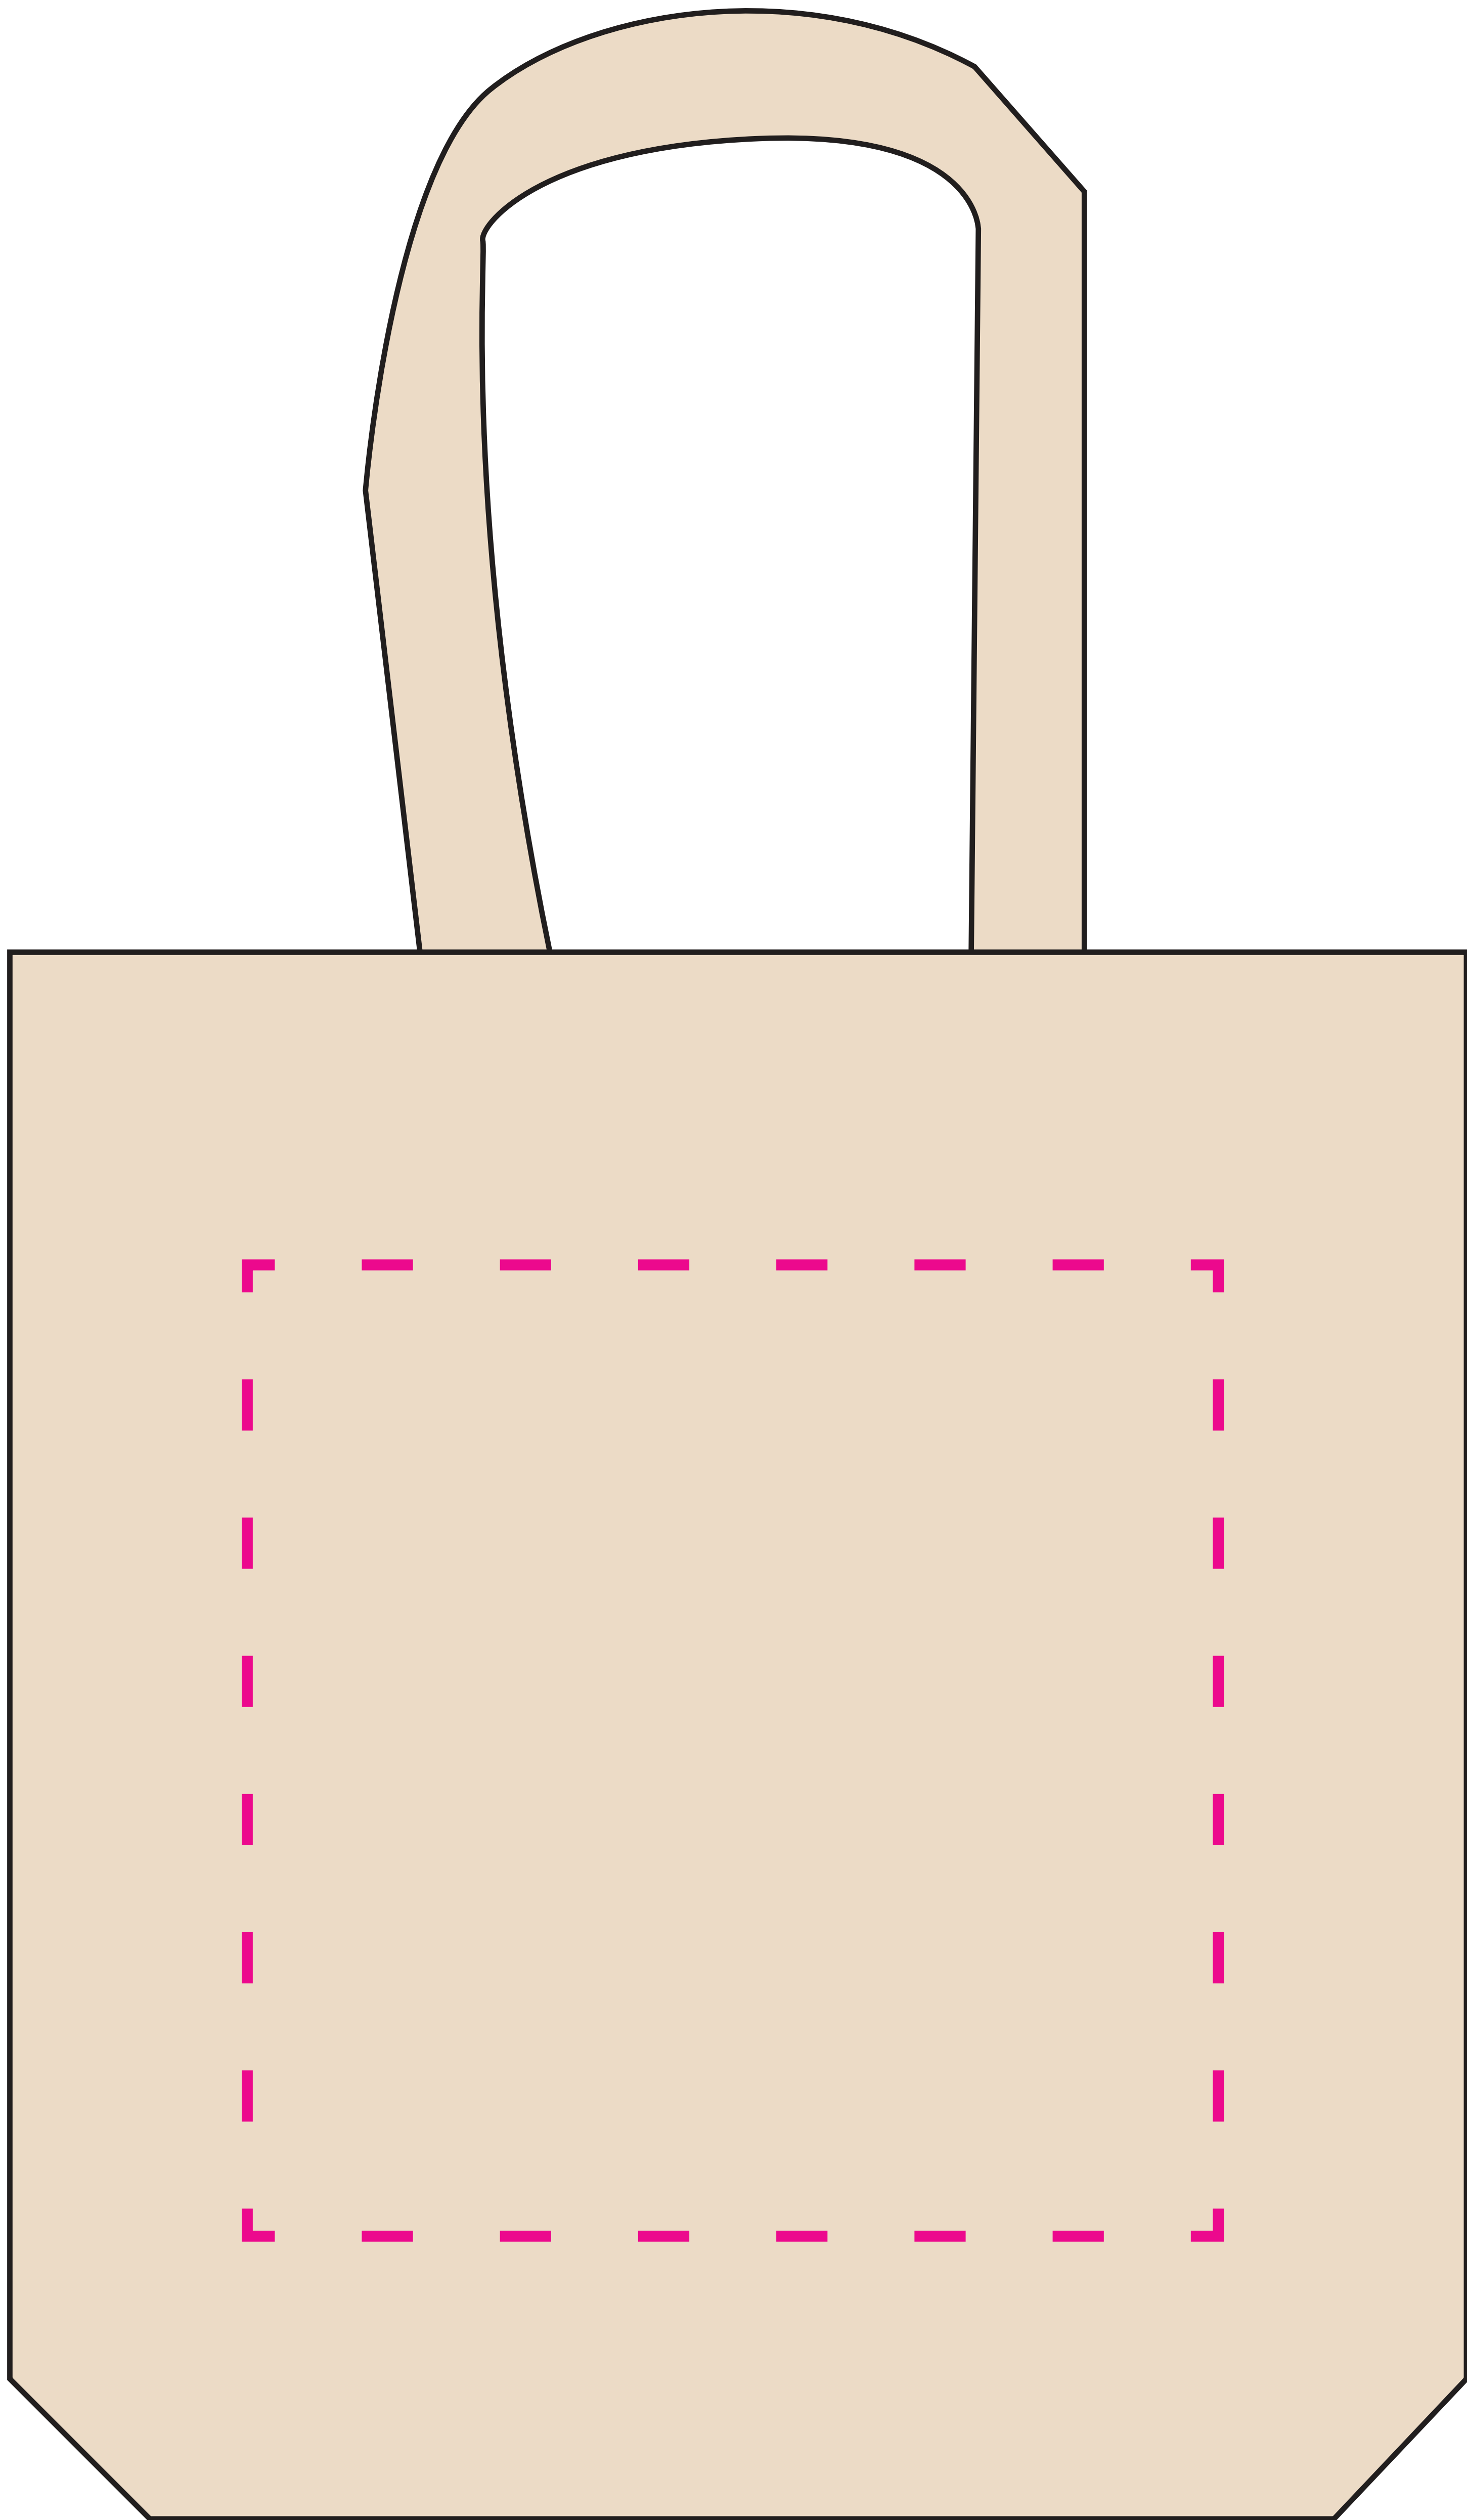

CW1805

16oz. Glass Jar Candle in Soft Touch Gift Box

2.5" Round Front Outer Sticker

SUREPRESS

Job:

Bag Size:
5.5625" x 4"

Web:
9.25 Clear

Imprint:
Full Color Digital

GREY WILL BE CLEAR • WHITE WILL PRINT WHITE

DRK304

4 Color Wrap Mug

----- Left Hand Center -----

----- Right Hand Center -----

Artwork @ 100%

----- Full wrap imprint area -----
8"W x 3"H

Artwork @ 100%

Item Size: 4 3/4 x 3 3/4 x 3 1/4 (Includes Handle)
Max Imprint Area: 1 Sided imprint area: 3"W x 3"W (Indicated by **Magenta** dashed line)
Imprint Method: **4 color process**

Top of Box

Inner Label

BGC8100

Cotton Canvas Tote Bag

ARTWORK @ 100%

ITEM SIZE: 15" W x 16" H x 3" D

IMPRINT SIZE: 10"W x 10"H (INDICATED BY DASHED LINE)

IMPRINT METHOD: SILKSCREEN