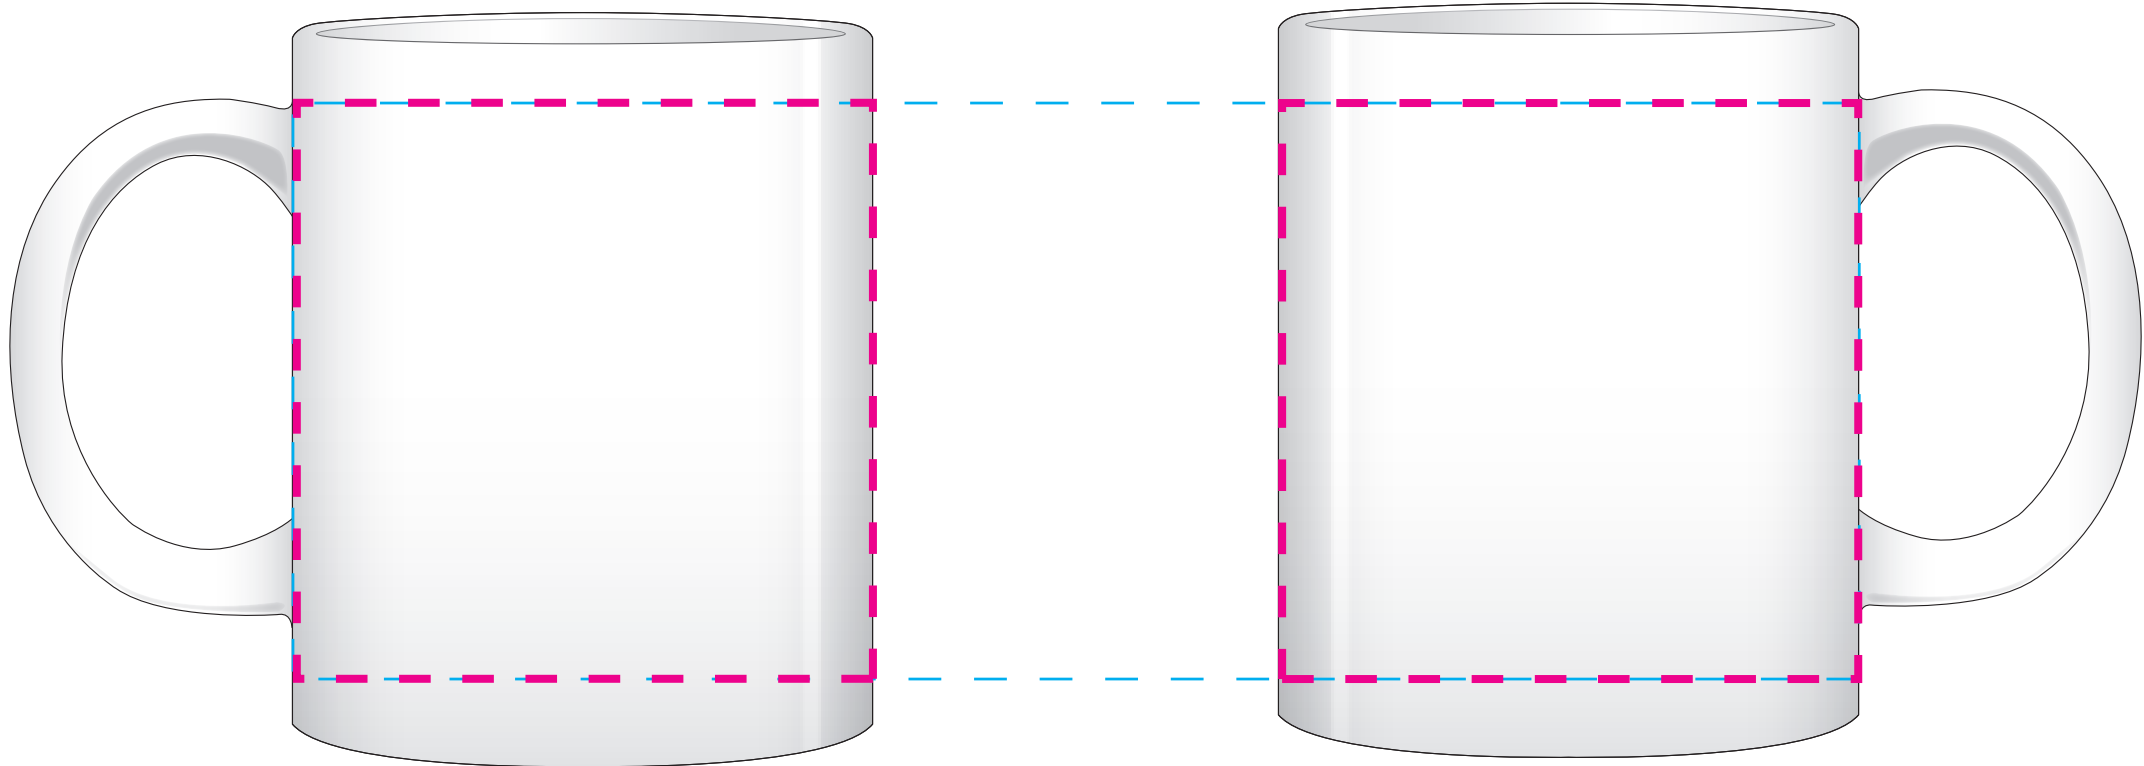

CW1805

16oz. Glass Jar Candle in Soft Touch Gift Box

2.5" Round Front Outer Sticker

SUREPRESS

Job:

Bag Size:
5.5625" x 4"

Web:
9.25 Clear

Imprint:
Full Color Digital

GREY WILL BE CLEAR • WHITE WILL PRINT WHITE

DRK304

4 Color Wrap Mug

----- Left Hand Center -----

----- Right Hand Center -----

Artwork @ 100%

----- Full wrap imprint area -----
8"W x 3"H

Artwork @ 100%

Item Size: 4 3/4 x 3 3/4 x 3 1/4 (Includes Handle)
Max Imprint Area: 1 Sided imprint area: 3"W x 3"W (Indicated by **Magenta** dashed line)
Imprint Method: **4 color process**

Top of Box

Inner Label

BGC8100

Cotton Canvas Tote Bag

ARTWORK @ 100%

ITEM SIZE: 15" W x 16" H x 3" D

IMPRINT SIZE: 10"W x 10"H (INDICATED BY DASHED LINE)

IMPRINT METHOD: SILKSCREEN