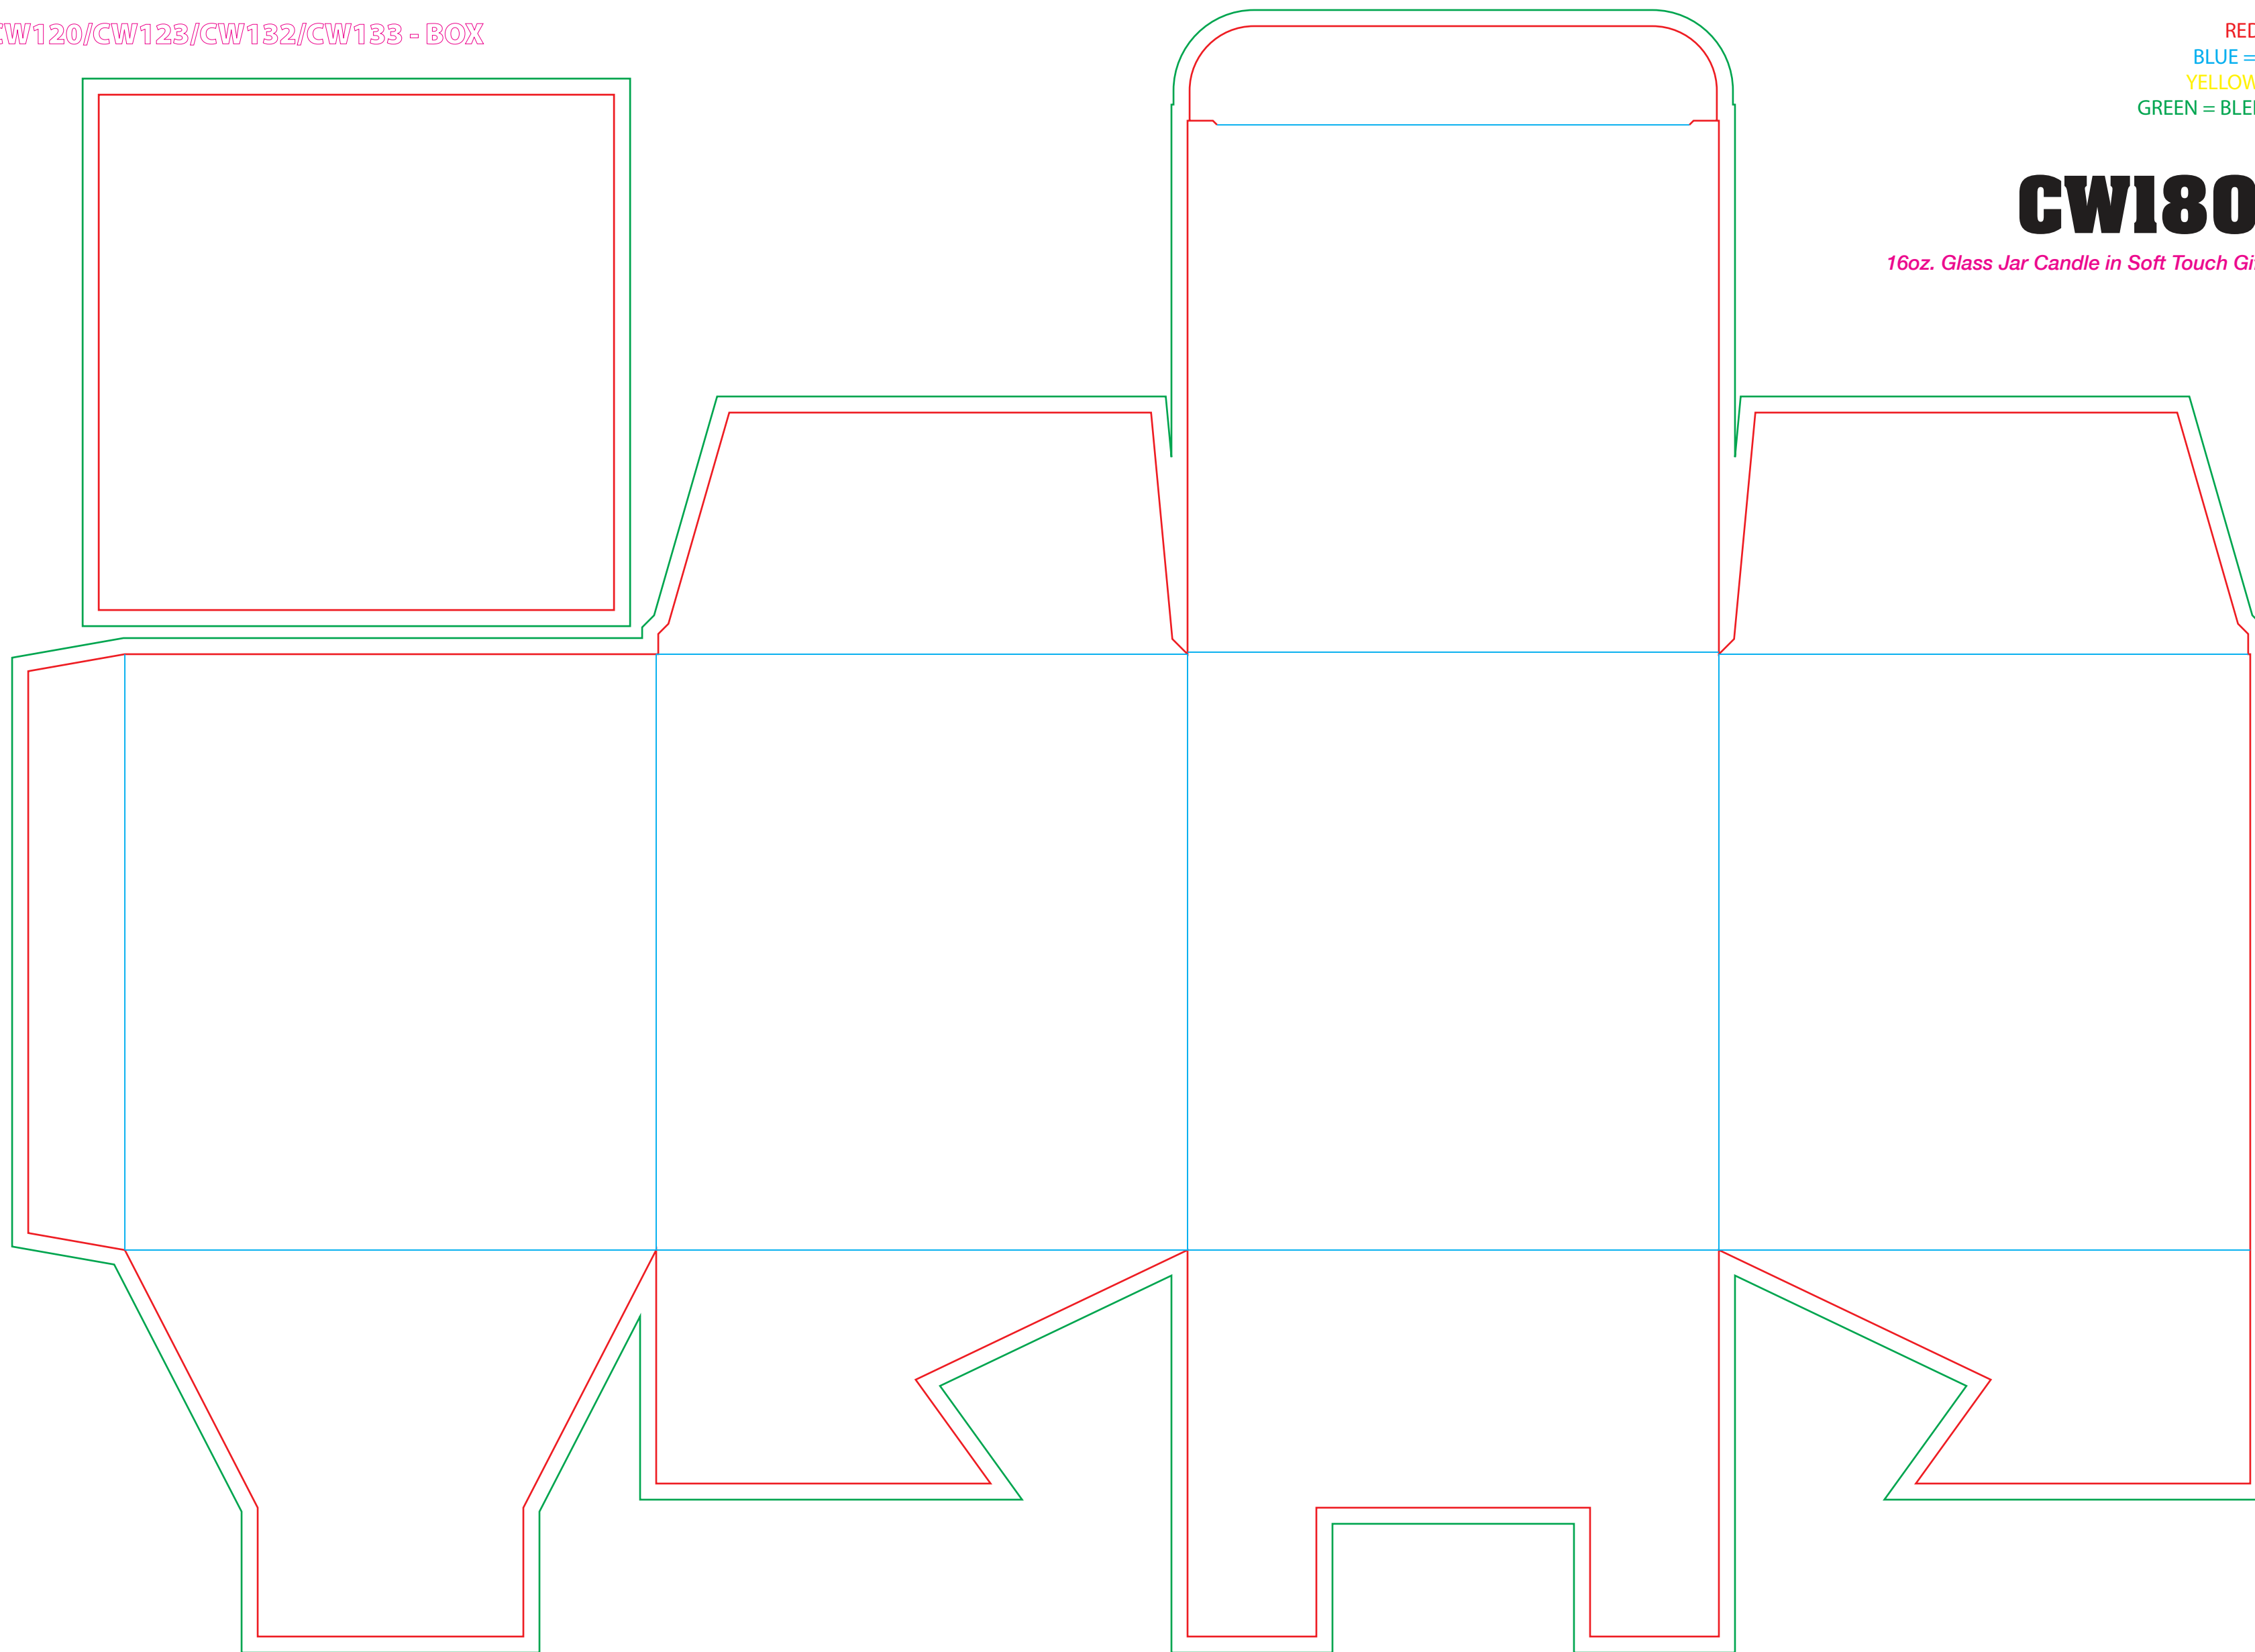

CW1805

16oz. Glass Jar Candle in Soft Touch Gift Box

DRK304

11oz Full Color Coffee Mug

----- Left Hand Center -----

----- Right Hand Center -----

Artwork @ 100%

----- Full wrap imprint area -----
8"W x 3"H

Artwork @ 100%

Item Size: 4 3/4 x 3 3/4 x 3 1/4 (Includes Handle)

Max Imprint Area: 1 Sided imprint area: 3"W x 3"W (Indicated by **Magenta** dashed line)

Imprint Method: **4 color process**

INDIVIDUALLY WRAPPED COOKIE

Fresh Beginnings

BLEED LINE ———

LABEL LINE ———

SAFE ZONE - - - - -

LABEL SIZE: 2"X2"

SCK100

Large Ankle Socks

*If a full bleed is desired,
art must reach all 4 sides of the
outermost solid magenta line

fullbleed
clipping path
up to this line

*The dashed magenta line
is the "SAFETY ZONE"
ALL IMPORTANT INFO
MUST FALL WITHIN
THIS MAGENTA DASHED LINE

ITEM SIZE: 9 1/2" W x 4" W

IMPRINT SIZE: 8"W X 2 3/4"H

IMPRINT METHOD: 4 COLOR PROCESS SUBLIMATION