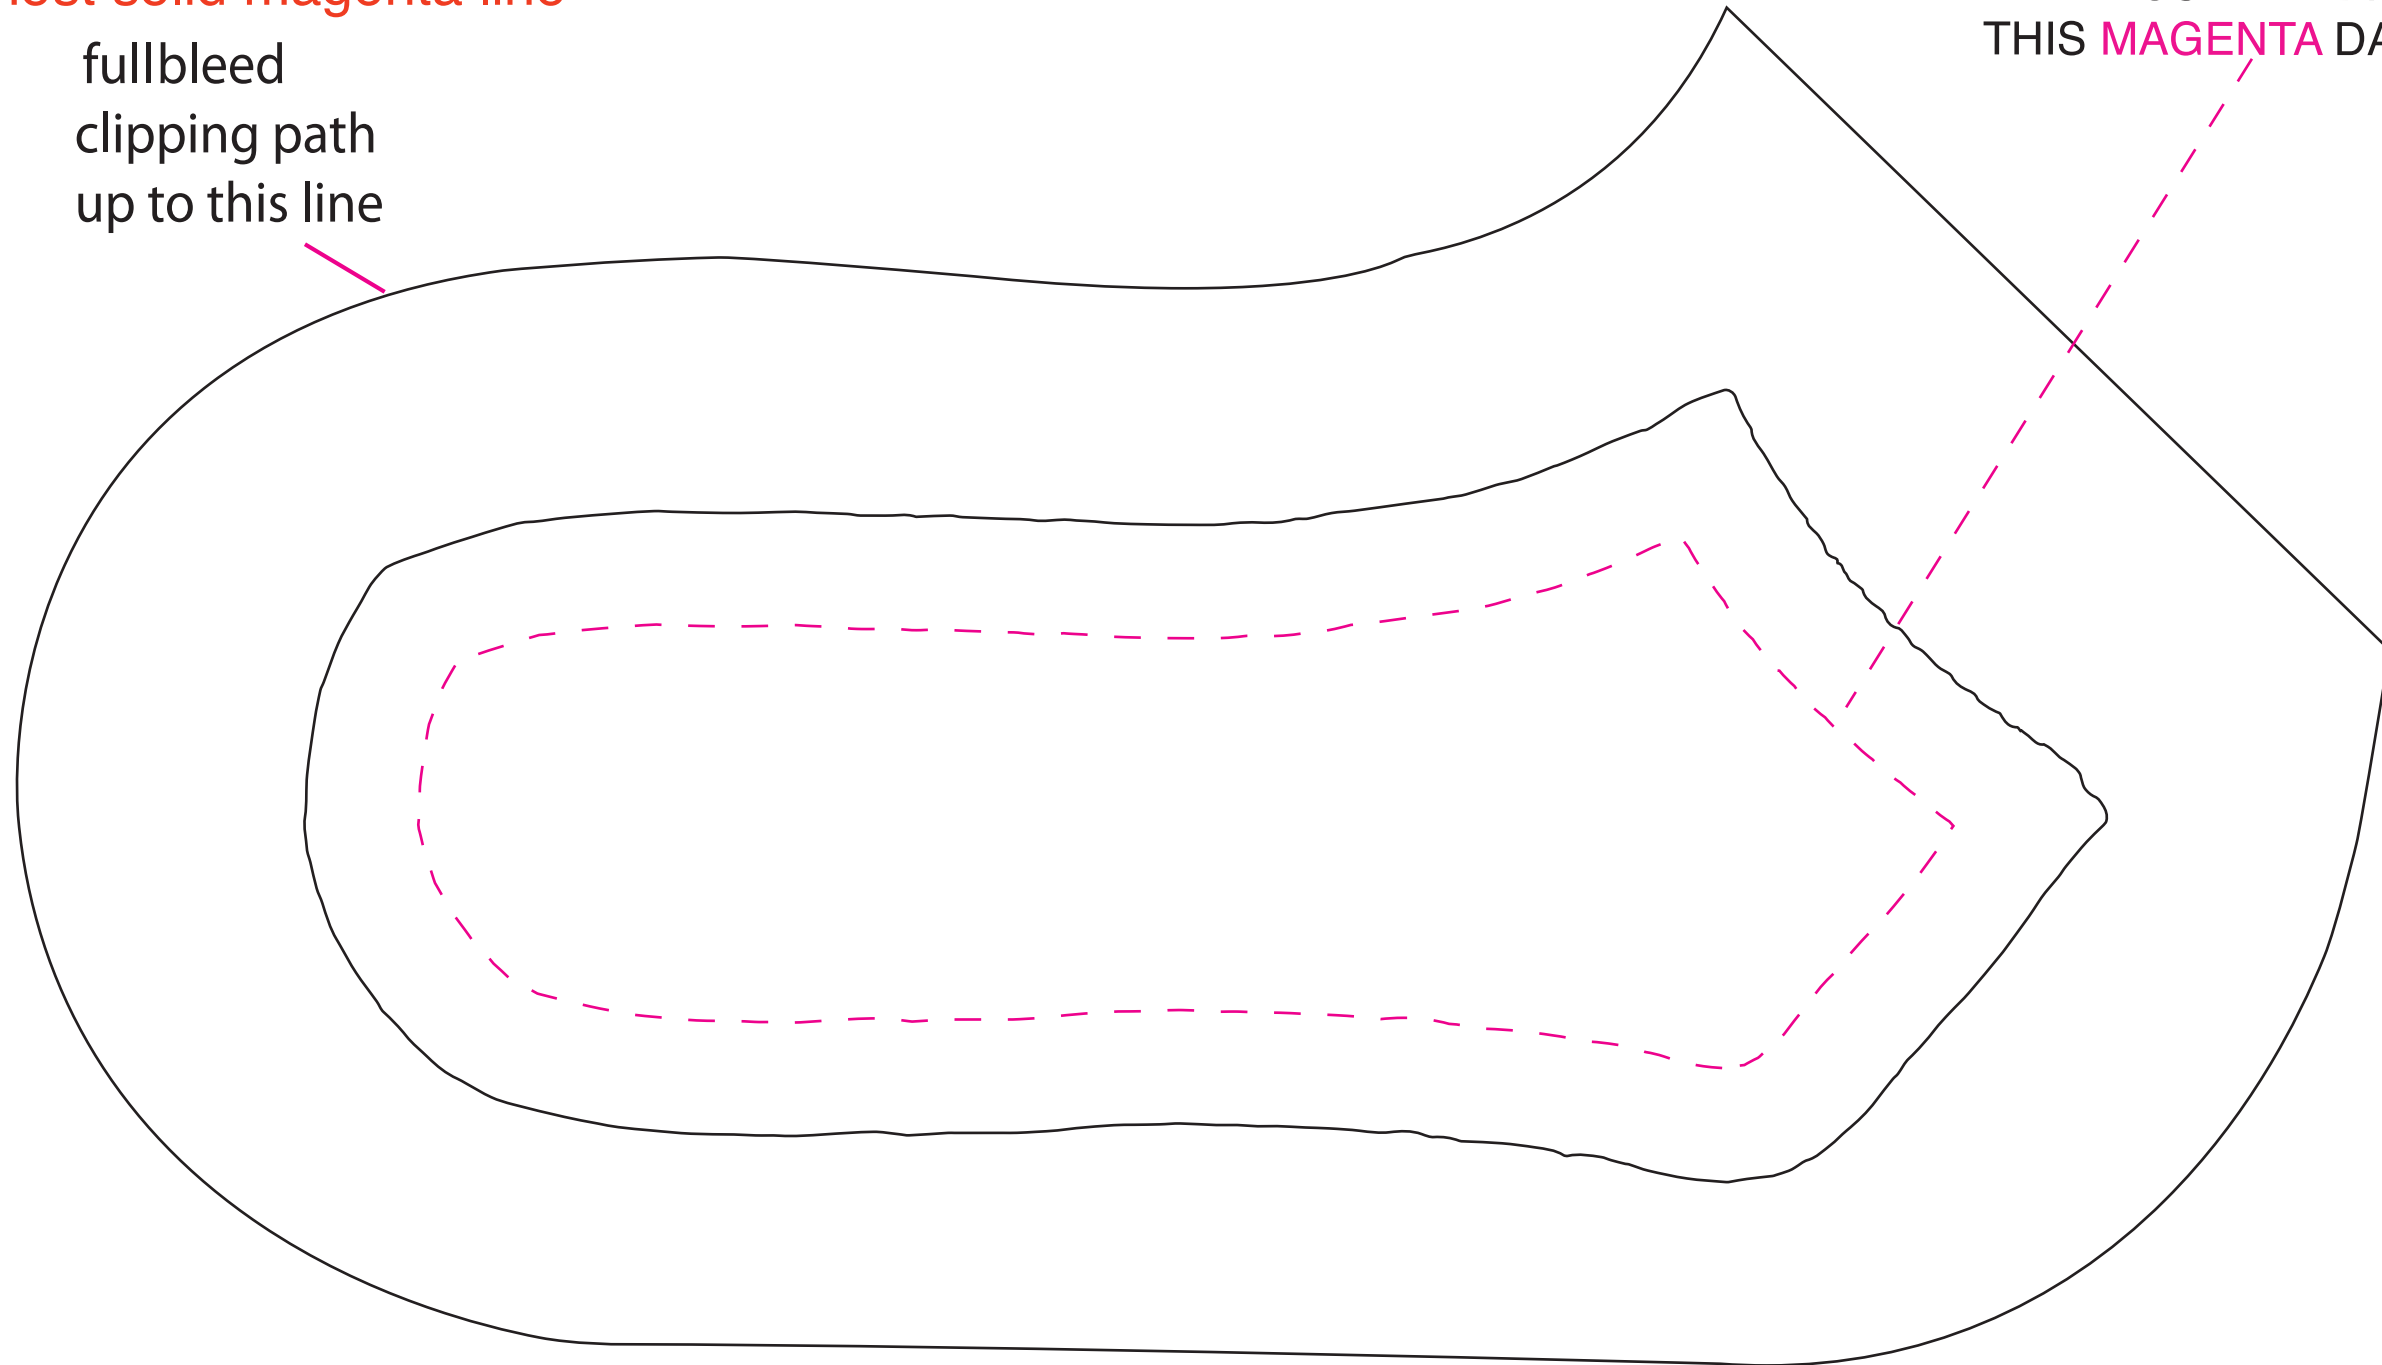

Artwork @ 100%

Item Size: 4 3/4 x 3 3/4 x 3 1/4 (Includes Handle)

Max Imprint Area: 1 Sided imprint area: 3"W x 3"W (Indicated by **Magenta** dashed line)

Imprint Method: **4 color process**

INDIVIDUALLY WRAPPED COOKIE

Fresh Beginnings

BLEED LINE ———

LABEL LINE ———

SAFE ZONE - - - - -

LABEL SIZE: 2"X2"

SCK100

Large Ankle Socks

*If a full bleed is desired,
art must reach all 4 sides of the
outermost solid magenta line

fullbleed
clipping path
up to this line

*The dashed magenta line
is the "SAFETY ZONE"
ALL IMPORTANT INFO
MUST FALL WITHIN
THIS MAGENTA DASHED LINE

ITEM SIZE: 9 1/2" W x 4" W

IMPRINT SIZE: 8"W X 2 3/4"H

IMPRINT METHOD: 4 COLOR PROCESS SUBLIMATION