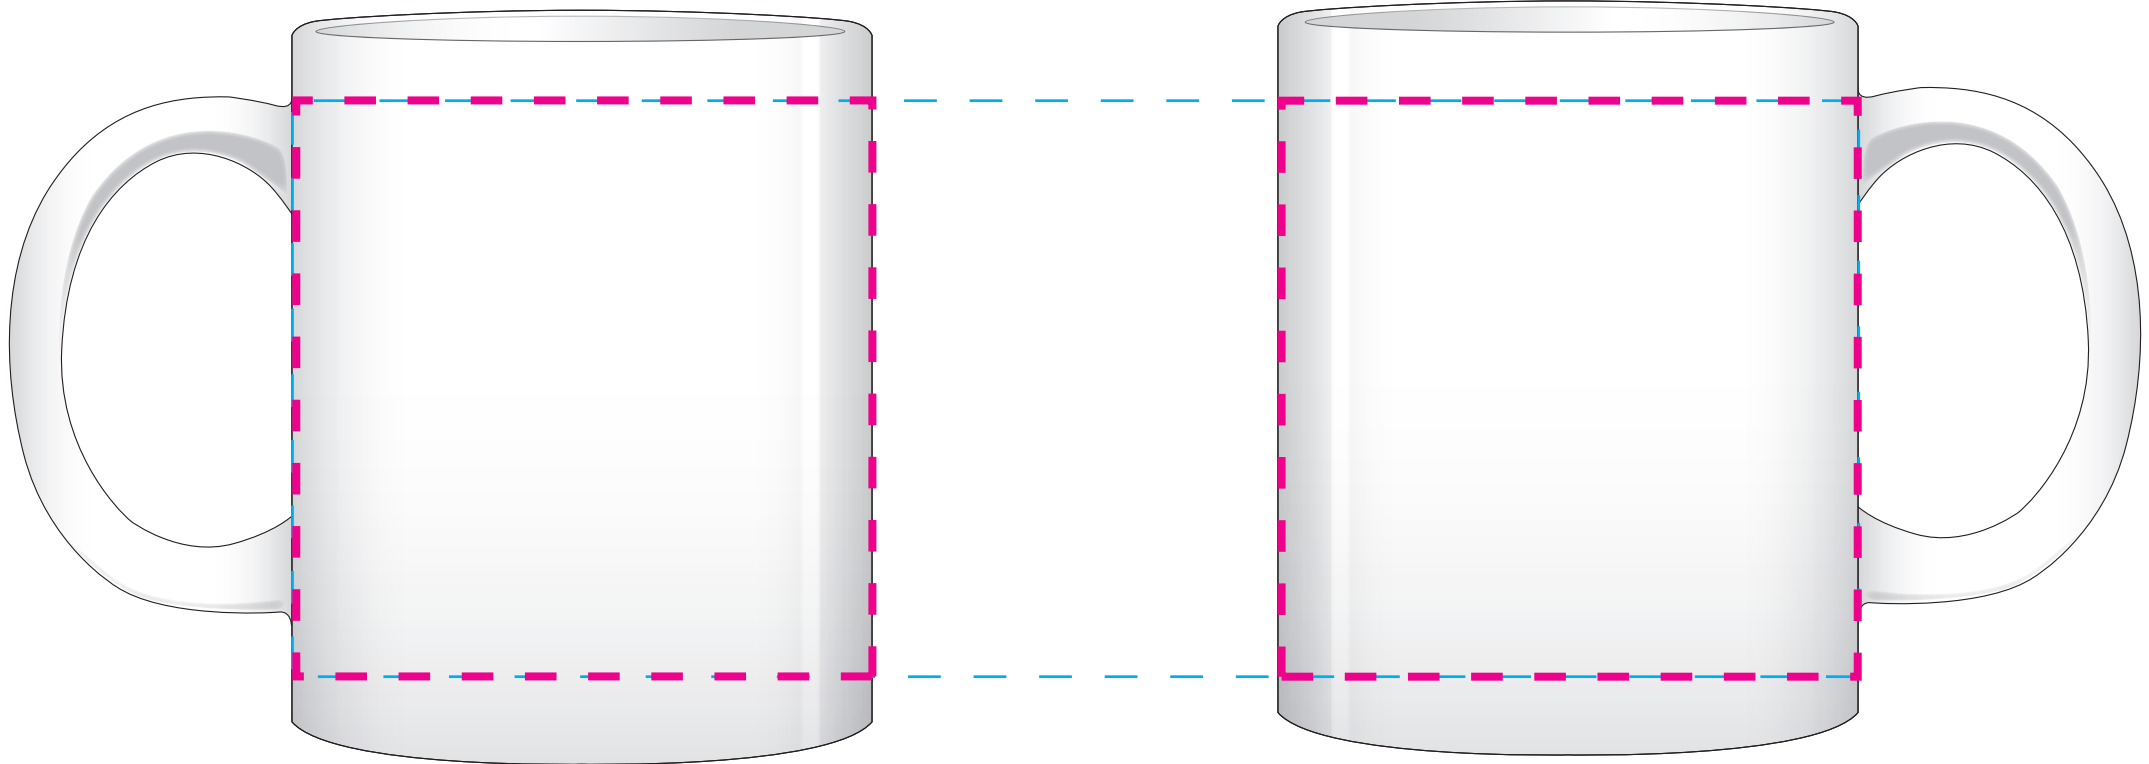

CW1805

16oz. Glass Jar Candle in Soft Touch Gift Box

DRK304

11oz Full Color Coffee Mug

----- Left Hand Center -----

----- Right Hand Center -----

Artwork @ 100%

----- Full wrap imprint area -----
8"W x 3"H

Artwork @ 100%

Item Size: 4 3/4 x 3 3/4 x 3 1/4 (Includes Handle)

Max Imprint Area: 1 Sided imprint area: 3"W x 3"W (Indicated by **Magenta** dashed line)

Imprint Method: **4 color process**

INDIVIDUALLY WRAPPED COOKIE

Fresh Beginnings

BLEED LINE ———

LABEL LINE ———

SAFE ZONE - - - - -

LABEL SIZE: 2"X2"

SCK100

Large Ankle Socks

*If a full bleed is desired,
art must reach all 4 sides of the
outermost solid magenta line

fullbleed
clipping path
up to this line

*The dashed magenta line
is the "SAFETY ZONE"
ALL IMPORTANT INFO
MUST FALL WITHIN
THIS MAGENTA DASHED LINE

ITEM SIZE: 9 1/2" W x 4" W

IMPRINT SIZE: 8"W X 2 3/4"H

IMPRINT METHOD: 4 COLOR PROCESS SUBLIMATION