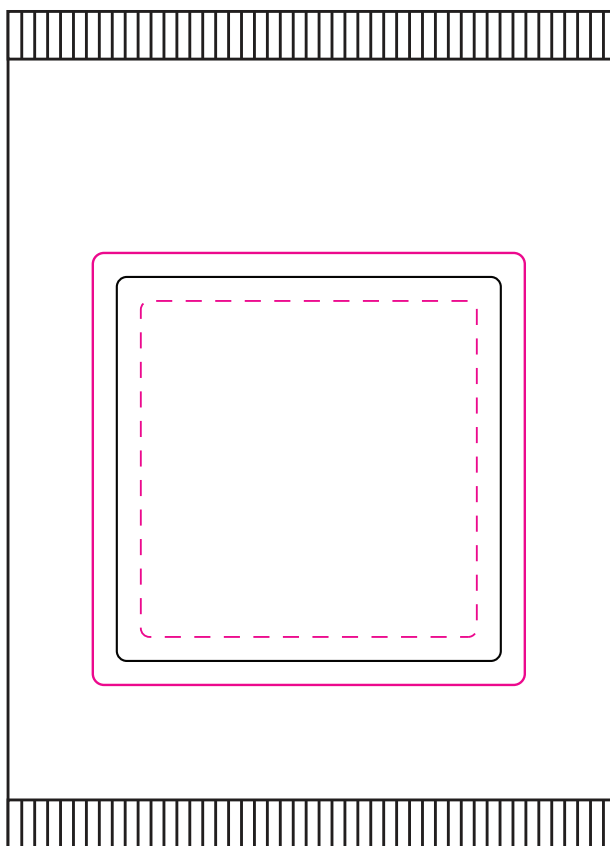

CW1805

16oz. Glass Jar Candle in Soft Touch Gift Box

DRK304

11oz Full Color Coffee Mug

----- Left Hand Center -----

----- Right Hand Center -----

Artwork @ 100%

----- Full wrap imprint area -----
8"W x 3"H

Artwork @ 100%

Item Size: 4 3/4 x 3 3/4 x 3 1/4 (Includes Handle)

Max Imprint Area: 1 Sided imprint area: 3"W x 3"W (Indicated by **Magenta** dashed line)

Imprint Method: **4 color process**

INDIVIDUALLY WRAPPED COOKIE

Fresh Beginnings

BLEED LINE ———

LABEL LINE ———

SAFE ZONE - - - - -

LABEL SIZE: 2"X2"

SCK100

Large Ankle Socks

*If a full bleed is desired,
art must reach all 4 sides of the
outermost solid magenta line

fullbleed
clipping path
up to this line

*The dashed magenta line
is the "SAFETY ZONE"
ALL IMPORTANT INFO
MUST FALL WITHIN
THIS MAGENTA DASHED LINE

ITEM SIZE: 9 1/2" W x 4" W

IMPRINT SIZE: 8"W X 2 3/4"H

IMPRINT METHOD: 4 COLOR PROCESS SUBLIMATION