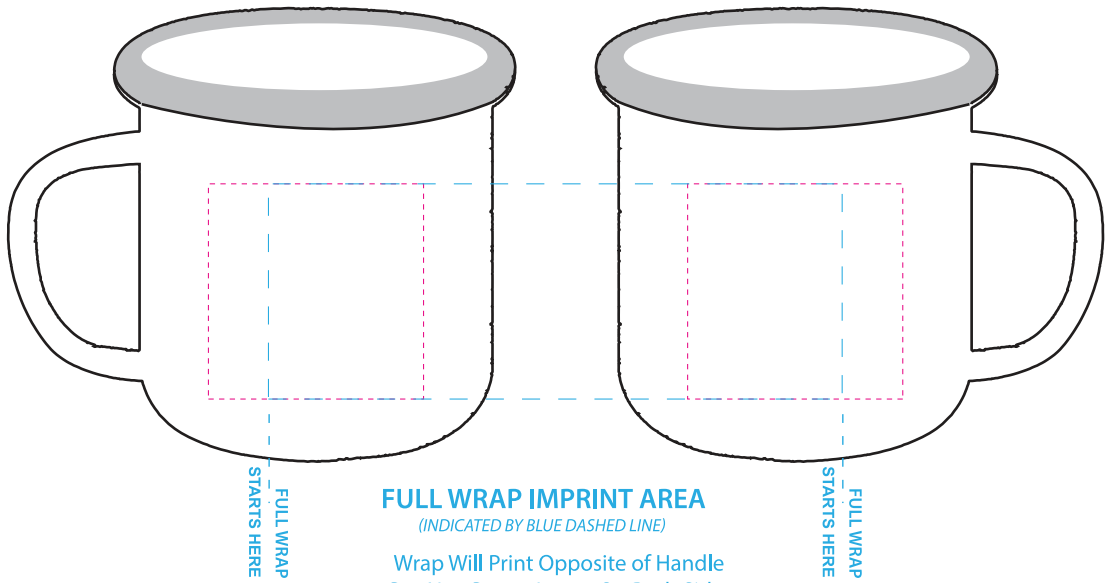

# HCP-Hot Cocoa Packet

*Hot Cocoa Mix*

PRODUCT SIZE AT 100%  
This is the actual size of your  
logo on this product

-  Text Limits
-  Label Size
-  Background Bleed

Label Size: 3”H x 4”W  
Imprint Area: 2 3/4”W x 3 3/4”H  
Imprint Method: Full Color Label

# 2" Label

Imprint Area: 2"D

Imprint Method: Full Color Label

## Enamel 16 oz Camping Mug

**IMPRINT COLORS:**  
WHITE INK ON DARK MUGS  
BLACK INK ON LIGHT MUGS

**PREVIEW**  
(FOR APPROXIMATE SIZE & POSITIONING ONLY)  
*Digital image may not reproduce exactly*

Item Size: 3.5"W x 3.5"H  
Imprint Area: 2.25"W x 2.25"H  
Imprint Method: Silkscreen

# Individual Cookie Label

*Fresh Beginnings*

BLEED

Imprint Area: 2" Square

Imprint Method: Full Color Label