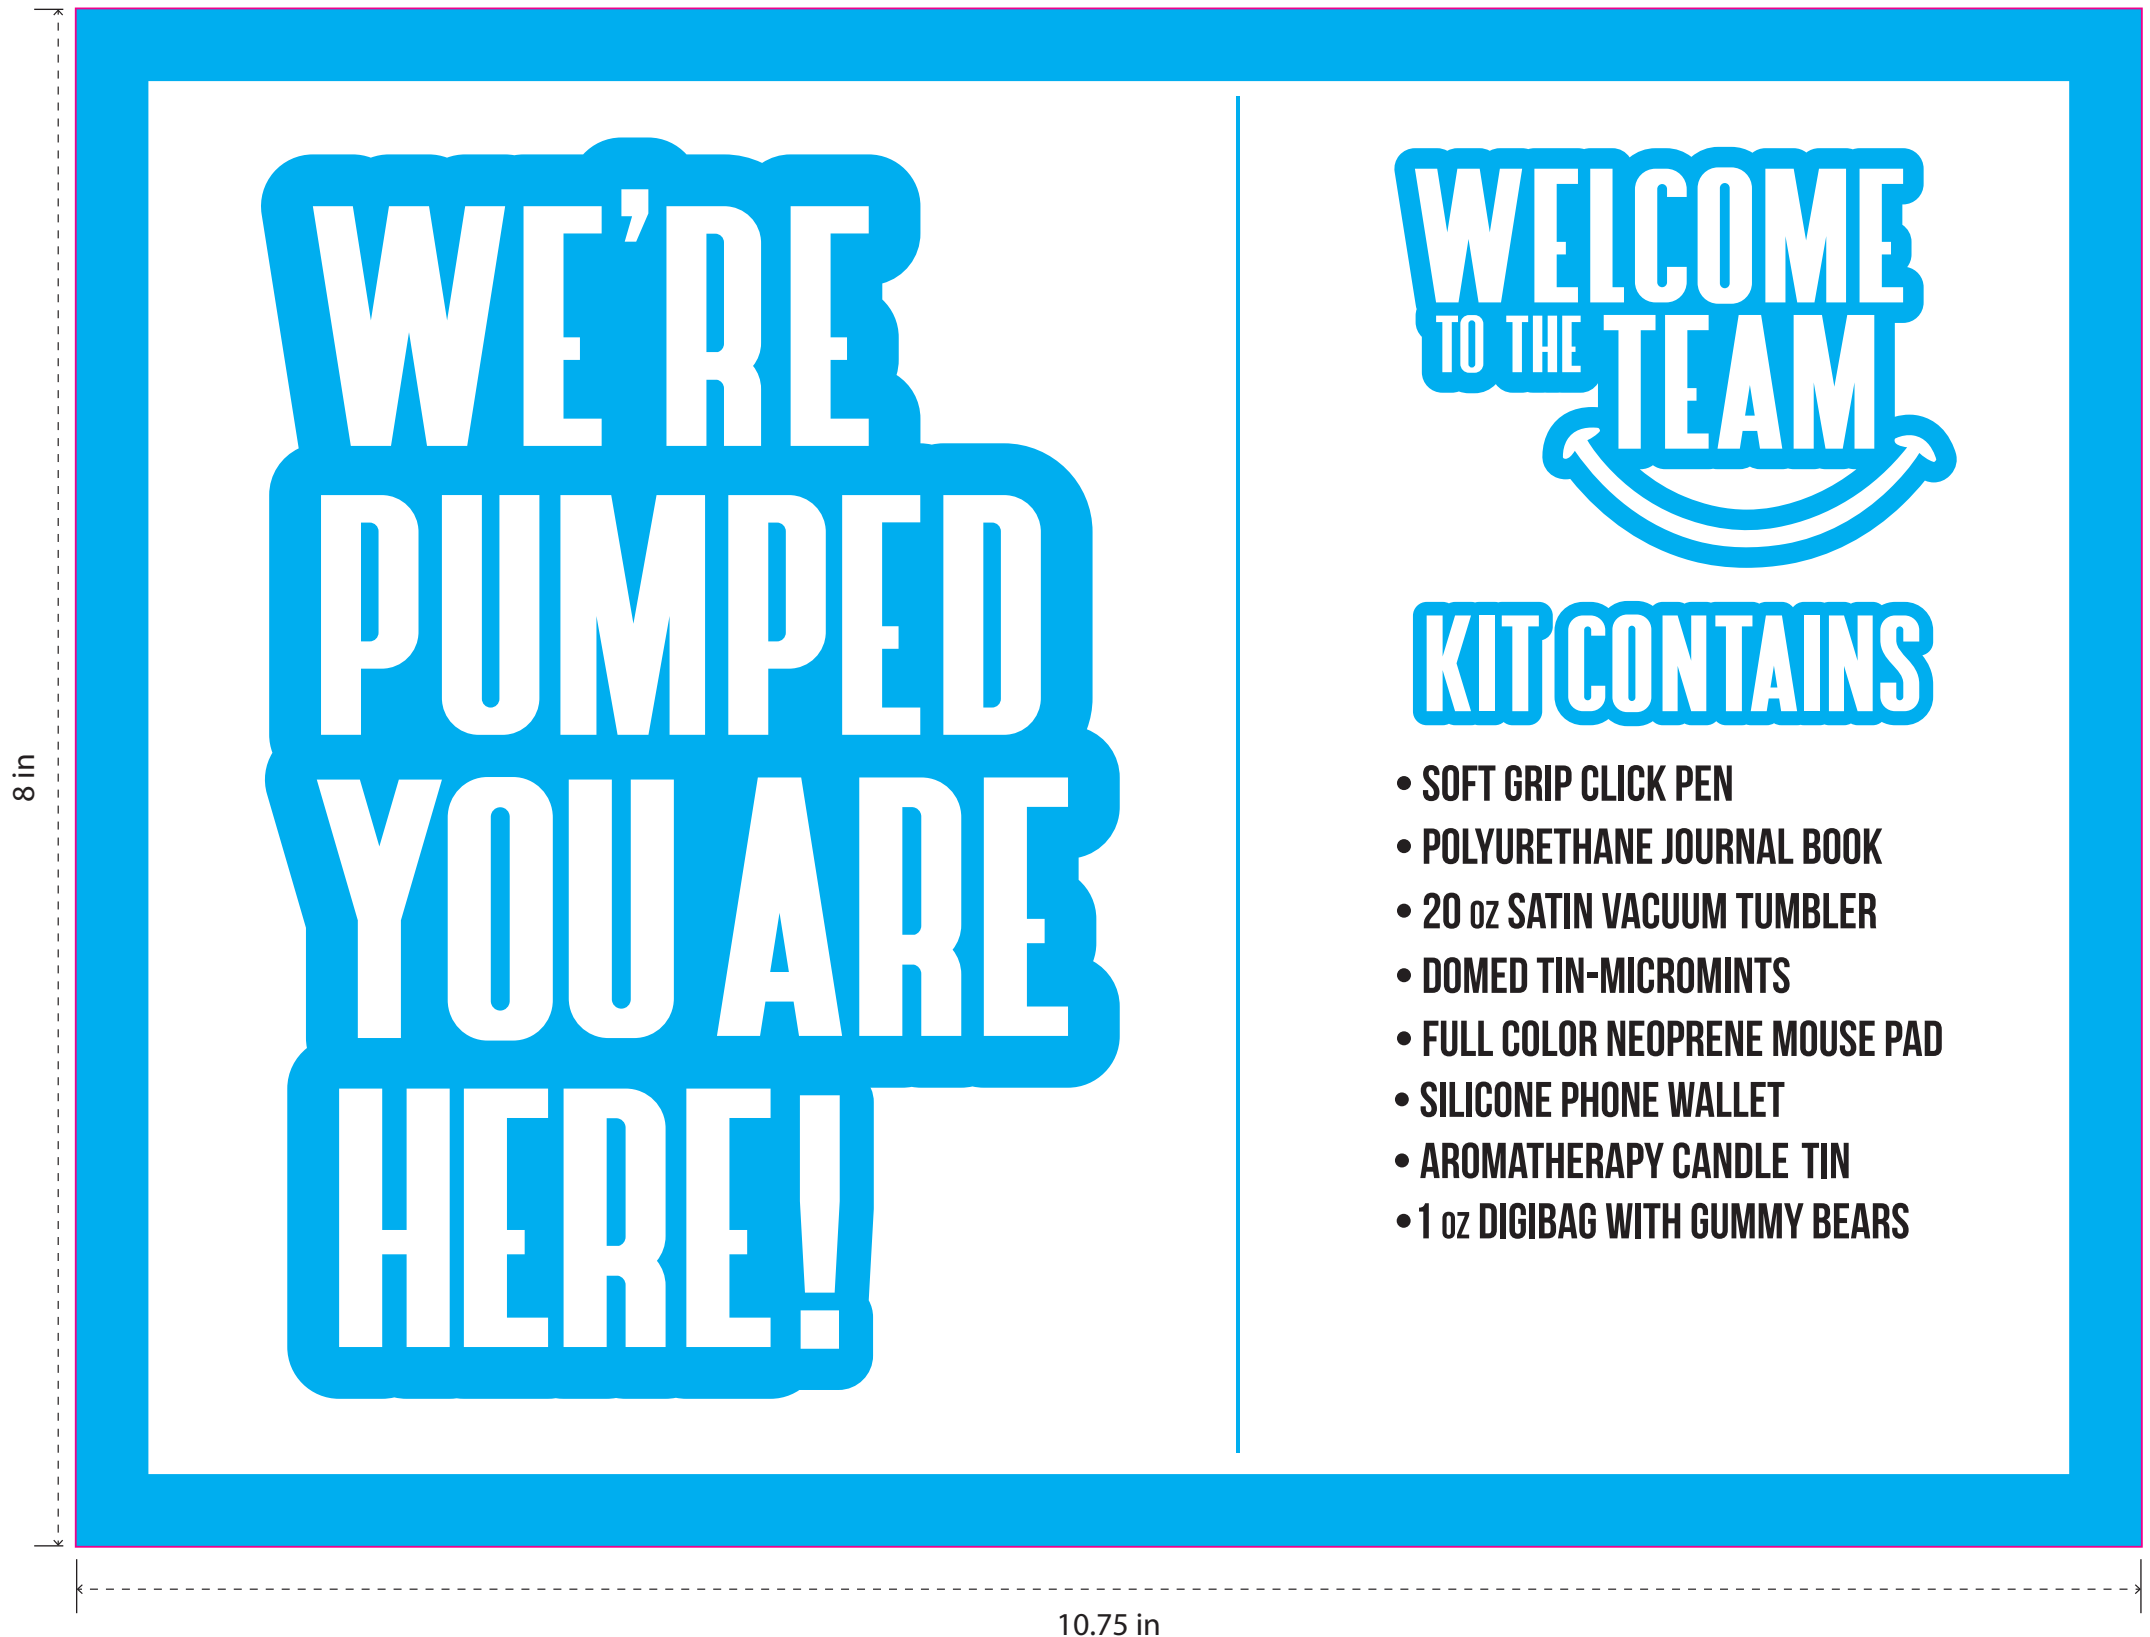

Inner Label

Imprint Area: 10.75" W x 8" H
Imprint Method: Full Color

Lid Imprint

Imprint Area: 12" W x 8" H
Imprint Method: Silkscreen (1 Color)

PWT850

Soft Grip Click Pen

PREVIEW
(FOR APPROXIMATE SIZE & POSITIONING ONLY)
Digital image may not reproduce exactly

PRODUCT SIZE AT 100%
This is the actual size of your
logo on this product

Item Size: 5.5"W x 5/8"H
Imprint Area: 1 1/4"W x .438"H
Imprint Method: Silkscreen

DRK1670

20 oz Satin Vacuum Bottle with Bamboo Lid

(FOR APPROXIMATE SIZE & POSITIONING ONLY)
Digital image may not reproduce exactly

PRODUCT SIZE AT 100%

This is the actual size of your
logo on this product

Item Size: 4 7/8"W X 7"H

Imprint Size: 3"W X 4 1/4"H