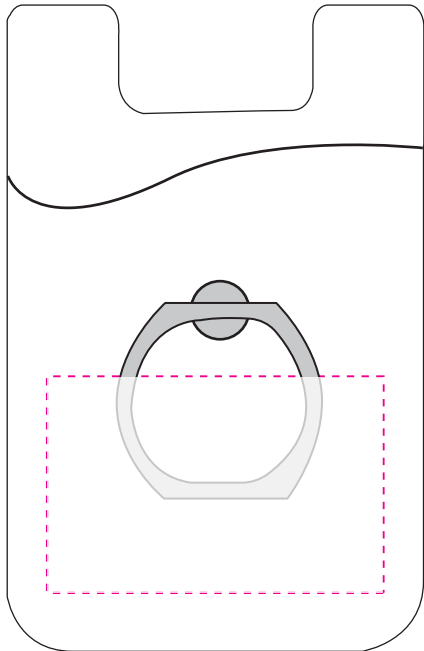

(FOR APPROXIMATE SIZE & POSITIONING ONLY)
Digital image may not reproduce exactly

PRODUCT SIZE AT 100%

This is the actual size of your
logo on this product

Item Size: 4 7/8"W X 7"H

Imprint Size: 3"W X 4 1/4"H

Imprint Area:
Full Bleed: 2.329" W X 1.8261" H
*Full Bleed can be only printed in Full color

Imprint Area: 1.75"W x 1.374"H (Standard) Full Bleed: 2.329" W X 1.8261" H
Imprint Method: Digital (Full Color Imprint); Pad Print (One color imprint)

OFZ700

Full Color Neoprene Mouse Pad

*If a full bleed is desired, art must reach all 4 sides of the outermost solid magenta line

*The solid black line represents the actual edge of the mousepad

*The dashed magenta line is the "SAFETY ZONE" any info outside of this area may be cut off due to shifting

Item Size: 8.25"W x 7 1/16"H (.125" Thickness)

Imprint Area: 7" W x 6"H

Imprint Method: 4 Color Process

OFN5900

Silicone Wallet with Ring

PREVIEW
(FOR APPROXIMATE SIZE & POSITIONING ONLY)
Digital image may not reproduce exactly