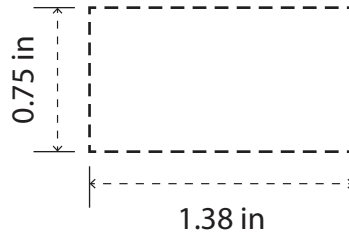

(FOR APPROXIMATE SIZE & POSITIONING ONLY)
Digital image may not reproduce exactly

PRODUCT SIZE AT 100%

This is the actual size of your
logo on this product

Item Size: 4 7/8"W X 7"H

Imprint Size: 3"W X 4 1/4"H

Item Size: 8.25"W x 7 1/16"H (.125" Thickness)

Imprint Area: 7" W x 6"H

Imprint Method: 4 Color Process

OFN5900

Silicone Wallet with Ring

PREVIEW
(FOR APPROXIMATE SIZE & POSITIONING ONLY)
Digital image may not reproduce exactly

**NOTE: IMPRINT AREA
IS PARTIALLY
UNDERNEATH RING**

PRODUCT SIZE AT 100%
This is the actual size of your
logo on this product

Item Size: 2 11/64"W x 3 3/8"H
Imprint Area: 1.75"W x 1 1/8"H
Imprint Method: Pad Print (1 Color)

CW4300

Aromatherapy Candle Tin

PRODUCT SIZE AT 100%
This is the actual size of your
logo on this product

PREVIEW

(FOR APPROXIMATE SIZE & POSITIONING ONLY)
Digital image may not reproduce exactly

Item Size: 2.5"W x 1.375"H
Imprint Area: 1 3/8" W x 3/4" H
Imprint Method: Silkscreen