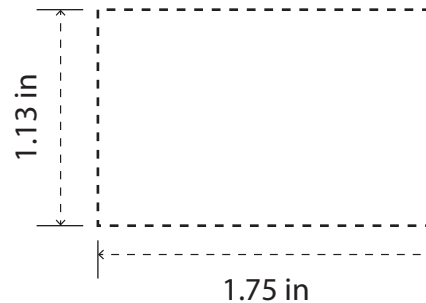

(FOR APPROXIMATE SIZE & POSITIONING ONLY)
Digital image may not reproduce exactly

PRODUCT SIZE AT 100%

This is the actual size of your
logo on this product

Item Size: 4 7/8"W X 7"H

Imprint Size: 3"W X 4 1/4"H

Item Size: 8.25"W x 7 1/16"H (.125" Thickness)

Imprint Area: 7" W x 6"H

Imprint Method: 4 Color Process

OFN5900

Silicone Wallet with Ring

PREVIEW
(FOR APPROXIMATE SIZE & POSITIONING ONLY)
Digital image may not reproduce exactly

**NOTE: IMPRINT AREA
IS PARTIALLY
UNDERNEATH RING**

PRODUCT SIZE AT 100%
This is the actual size of your
logo on this product

Item Size: 2 11/64"W x 3 3/8"H
Imprint Area: 1.75"W x 1 1/8"H
Imprint Method: Pad Print (1 Color)

CW4300

Aromatherapy Candle Tin

PRODUCT SIZE AT 100%
This is the actual size of your
logo on this product

PREVIEW

(FOR APPROXIMATE SIZE & POSITIONING ONLY)
Digital image may not reproduce exactly

Item Size: 2.5"W x 1.375"H
Imprint Area: 1 3/8" W x 3/4" H
Imprint Method: Silkscreen