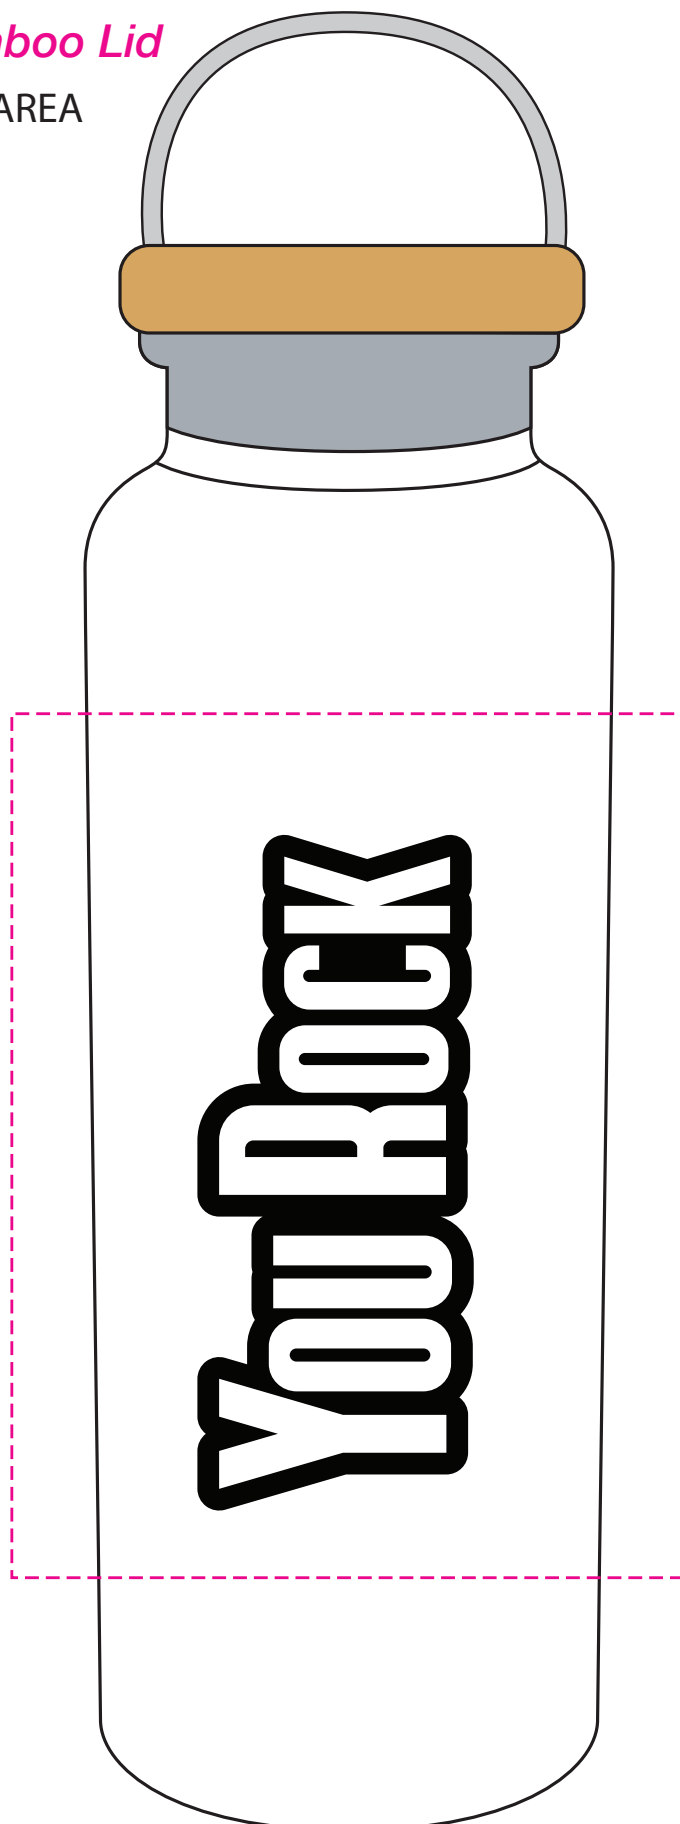

Inner Label

Imprint Area: 10.75" W x 8" H
Imprint Method: Full Color

Lid Imprint

Imprint Area: 12" W x 8" H
Imprint Method: Silkscreen (1 Color)

PWT850

Soft Grip Click Pen

PREVIEW
(FOR APPROXIMATE SIZE & POSITIONING ONLY)
Digital image may not reproduce exactly

PRODUCT SIZE AT 100%
This is the actual size of your
logo on this product

Item Size: 5.5"W x 5/8"H
Imprint Area: 1 1/4"W x .438"H
Imprint Method: Silkscreen

DRK1670

20 oz Satin Vacuum Bottle with Bamboo Lid

LID IMPRINT AREA
1 3/4"D

Artwork @ 100%

Item Size: 10 1/2" H x 3" D

Max Imprint Area: 3 1/2" W x 4 1/2" H (Indicated by Dotted Line - Does Not Print)

Imprint Method: SILKSCREEN

JNL200

RPET Journal Book

PREVIEW

(FOR APPROXIMATE SIZE & POSITIONING ONLY)
Digital image may not reproduce exactly

PRODUCT SIZE AT 100%

This is the actual size of your
logo on this product

Item Size: 4 7/8"W X 7"H

Imprint Size: 3"W X 4 1/4"H