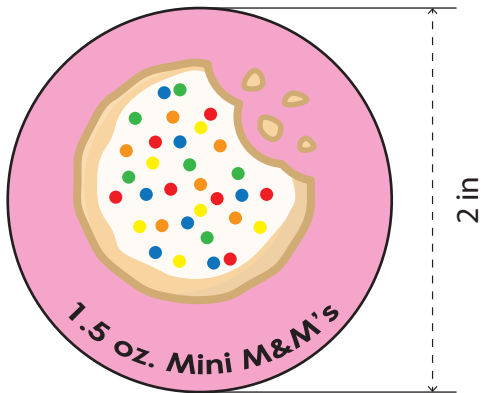

Inner Label

Imprint Area: 8" W x 5" H
Imprint Method: Full Color

Lid Imprint

Imprint Area: 9" W x 6" H

Imprint Method: Silkscreen (1 Color)

1 oz. Bag Rainbow Sprinkles

Imprint Area: 2"D

Imprint Method: Full Color Label

1 oz. Bag Chocolate Sprinkles

Imprint Area: 2"D

Imprint Method: Full Color Label

1 oz. Bag Mini M&M's

Imprint Area: 2"D

Imprint Method: Full Color Label

2" Label Chocolate Chip Cookie

Imprint Area: 2"W x 2"H

Imprint Method: Full Color Label