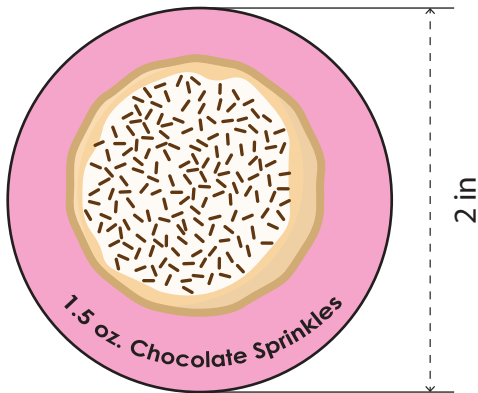

Inner Label

Imprint Area: 8" W x 5" H
Imprint Method: Full Color

Lid Imprint

Imprint Area: 9" W x 6" H

Imprint Method: Silkscreen (1 Color)

1 oz. Bag Rainbow Sprinkles

Imprint Area: 2"D

Imprint Method: Full Color Label

1 oz. Bag Chocolate Sprinkles

Imprint Area: 2"D

Imprint Method: Full Color Label

1 oz. Bag Mini M&M's

Imprint Area: 2"D

Imprint Method: Full Color Label

2" Label Chocolate Chip Cookie

Imprint Area: 2"W x 2"H

Imprint Method: Full Color Label