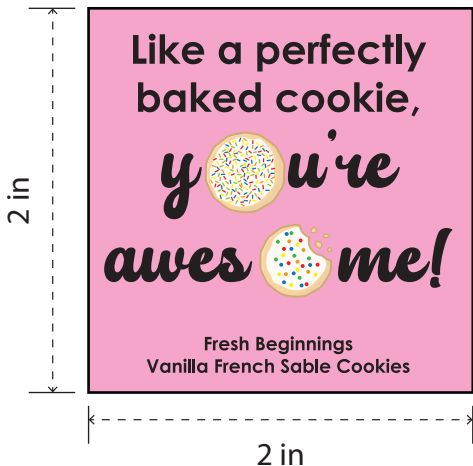

Inner Label

Imprint Area: 8" W x 5" H
Imprint Method: Full Color

Lid Imprint

Imprint Area: 9" W x 6" H

Imprint Method: Silkscreen (1 Color)

1 oz. Bag Rainbow Sprinkles

Imprint Area: 2"D

Imprint Method: Full Color Label

1 oz. Bag Chocolate Sprinkles

Imprint Area: 2"D

Imprint Method: Full Color Label

1 oz. Bag Mini M&M's

Imprint Area: 2"D

Imprint Method: Full Color Label

2" Label Chocolate Chip Cookie

Imprint Area: 2"W x 2"H

Imprint Method: Full Color Label