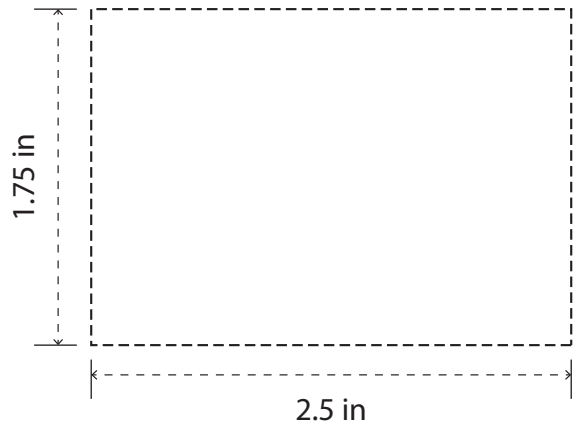

EMB109

Fleece Throw

PREVIEW
(FOR APPROXIMATE SIZE & POSITIONING ONLY)
Digital image may not reproduce exactly

PRODUCT SIZE AT 100%

This is the actual size of your
logo on this product

Imprint Area: 5"W x 5"H
Imprint Method: Embroidery

DRK330

Double Wall SS Vacuum Wine Cup 12oz

PRODUCT SIZE AT 100%
This is the actual size of your
logo on this product

PREVIEW

(FOR APPROXIMATE SIZE & POSITIONING ONLY)
Digital image may not reproduce exactly

Item#DRK330

Item Size: 4 1/2" H x 3 1/4" D

Max Imprint Area: 2.5" W x 1 3/4" H (Indicated by Dotted Line - Does Not Print)

Imprint Method: SILKSCREEN

CW4600

Aromatherapy Candle Tin 8 oz

PRODUCT SIZE AT 100%
This is the actual size of your
logo on this product

Item Size: 1 3/4" H x 2 3/4" D

Max Imprint Area: 1 3/4" D (Indicated by Dotted Line - Does Not Print)

Imprint Method: Silkscreen