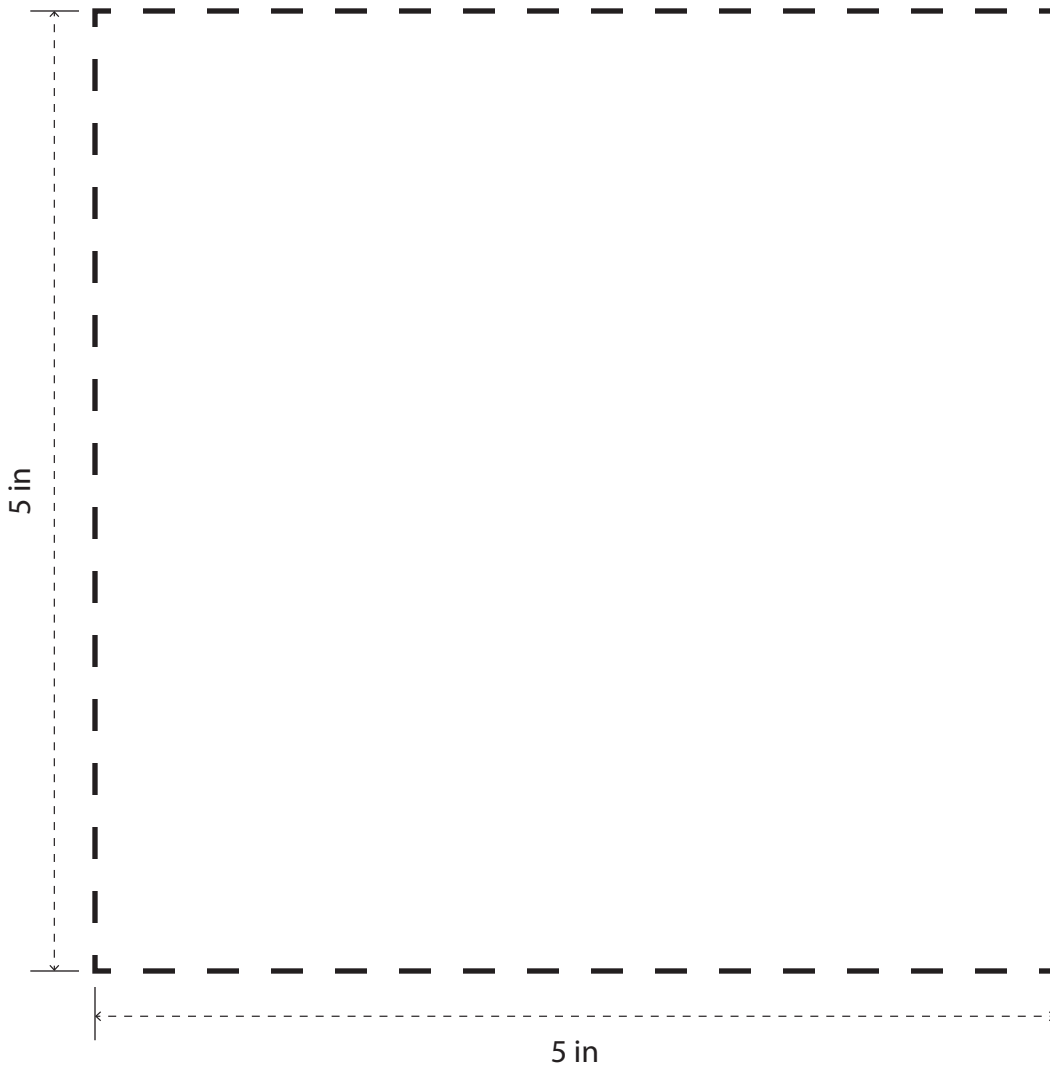

EMB109

Fleece Throw

PREVIEW
(FOR APPROXIMATE SIZE & POSITIONING ONLY)
Digital image may not reproduce exactly

PRODUCT SIZE AT 100%

This is the actual size of your
logo on this product

Imprint Area: 5"W x 5"H
Imprint Method: Embroidery

DRK330

Double Wall SS Vacuum Wine Cup 12oz

PRODUCT SIZE AT 100%
This is the actual size of your
logo on this product

PREVIEW

(FOR APPROXIMATE SIZE & POSITIONING ONLY)
Digital image may not reproduce exactly

Item#DRK330

Item Size: 4 1/2" H x 3 1/4" D

Max Imprint Area: 2.5" W x 1 3/4" H (Indicated by Dotted Line - Does Not Print)

Imprint Method: SILKSCREEN

CW4600

Aromatherapy Candle Tin 8 oz

PRODUCT SIZE AT 100%
This is the actual size of your
logo on this product

Item Size: 1 3/4" H x 2 3/4" D

Max Imprint Area: 1 3/4" D (Indicated by Dotted Line - Does Not Print)

Imprint Method: Silkscreen