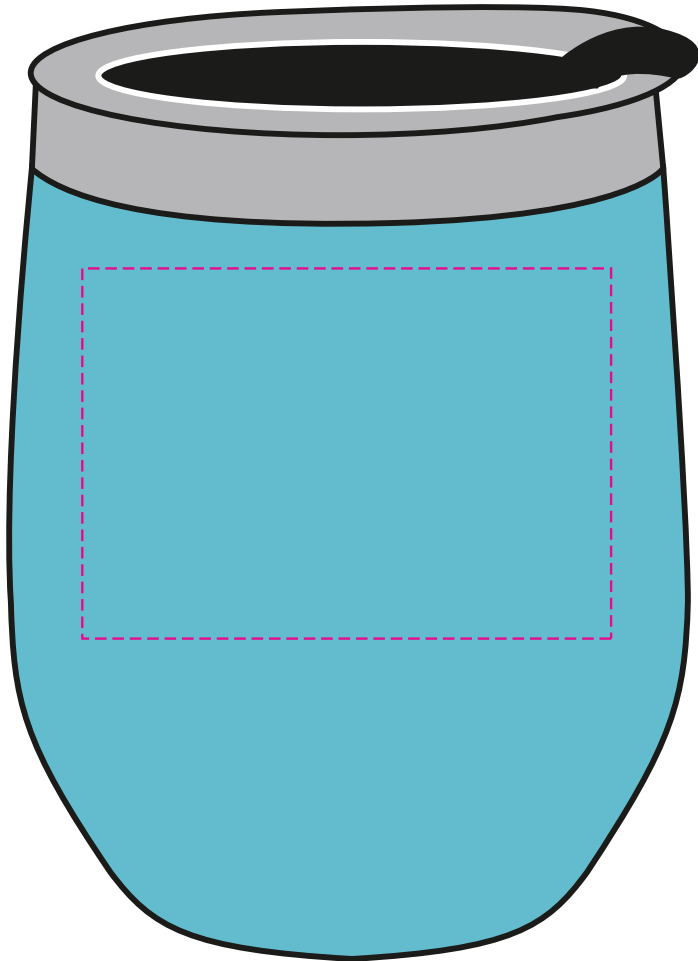

EMB109

Fleece Throw

PREVIEW
(FOR APPROXIMATE SIZE & POSITIONING ONLY)
Digital image may not reproduce exactly

PRODUCT SIZE AT 100%

This is the actual size of your
logo on this product

Imprint Area: 5"W x 5"H
Imprint Method: Embroidery

DRK330

Double Wall SS Vacuum Wine Cup 12oz

PRODUCT SIZE AT 100%
This is the actual size of your
logo on this product

PREVIEW

(FOR APPROXIMATE SIZE & POSITIONING ONLY)
Digital image may not reproduce exactly

Item#DRK330

Item Size: 4 1/2" H x 3 1/4" D

Max Imprint Area: 2.5" W x 1 3/4" H (Indicated by Dotted Line - Does Not Print)

Imprint Method: SILKSCREEN

CW4600

Aromatherapy Candle Tin 8 oz

PRODUCT SIZE AT 100%
This is the actual size of your
logo on this product

Item Size: 1 3/4" H x 2 3/4" D

Max Imprint Area: 1 3/4" D (Indicated by Dotted Line - Does Not Print)

Imprint Method: Silkscreen