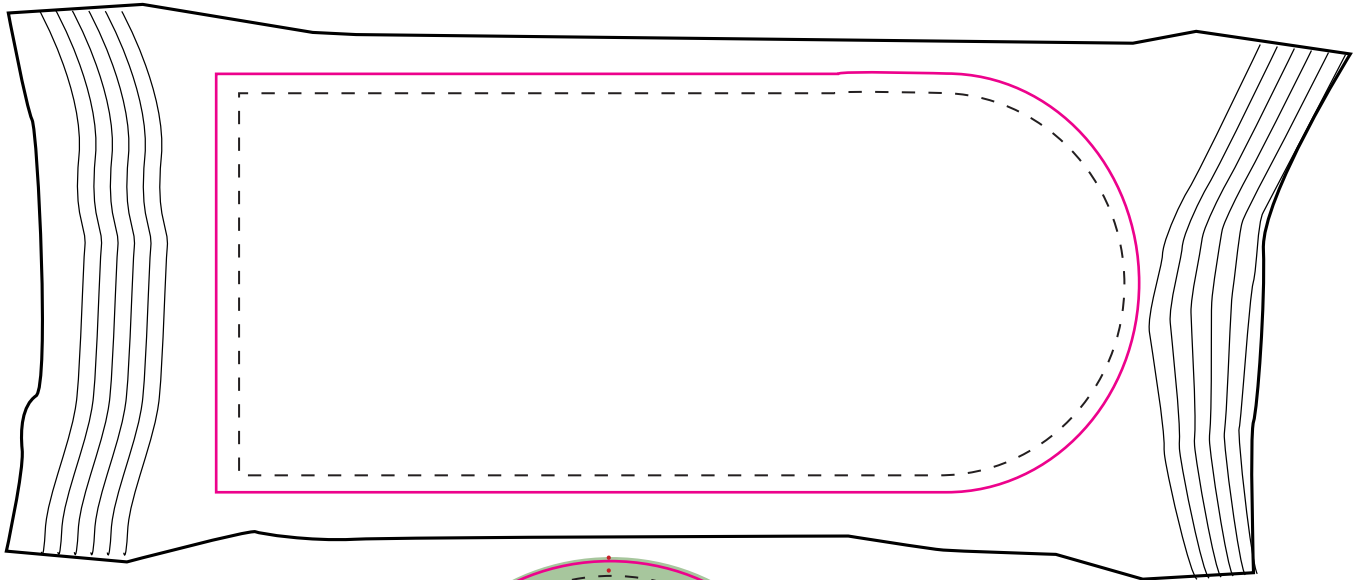

# KT171

Inner Sticker

Item Size: 8"W X 5"H

Imprint Size: 2.15"W X 0.8"H

Imprint Method: Full Color Imprint

Item Size: 4 5/8" W X 3 3/4" H  
Imprint Size: 2" W X 1 1/2" H  
Imprint Method: Padprint

# KT171

CF100

BLEED LINE

CUT LINE

Item Size: 3"W X 7"H

Imprint Size: 1.75"W X 0.6"H

Imprint Method: 4CP Label

**KT171**

*Mailer Lidr*

Item Size: 9"W X 6"H

Imprint Method: Screenprint