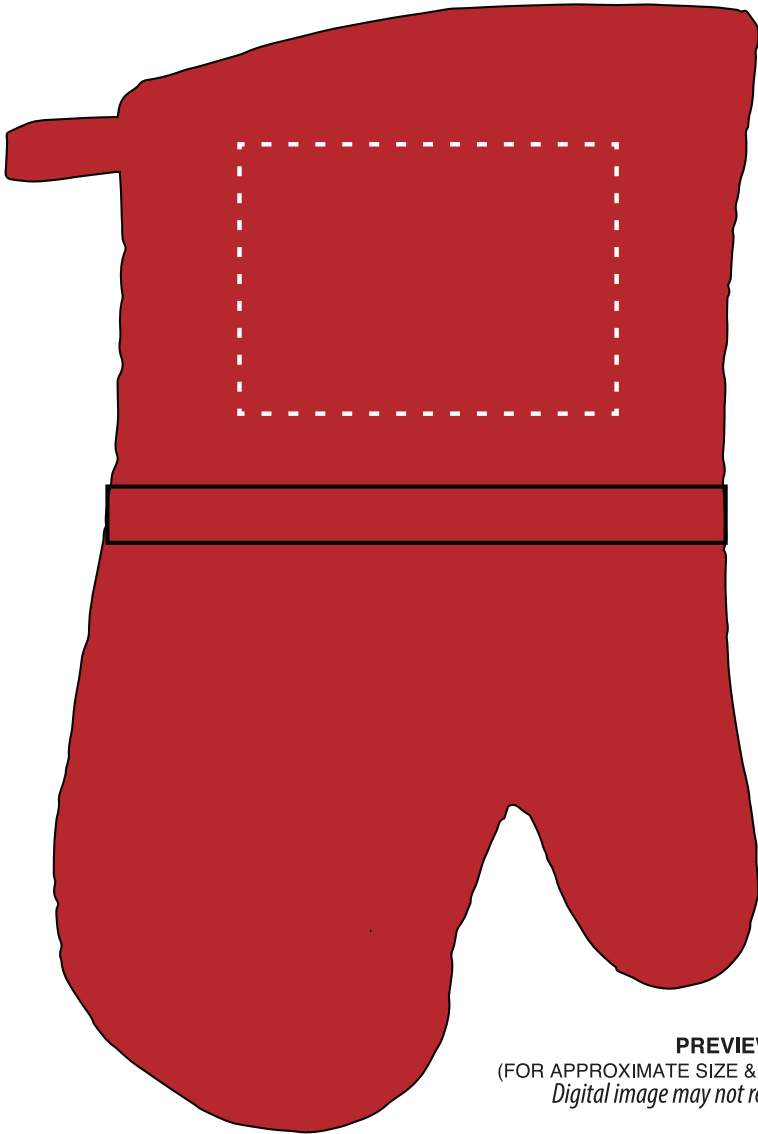

Cookie Mix Label

Imprint Area: 3"W x 5"H

Imprint Method: Full Color Label

KTN220

Quilted Cotton Canvas Oven Mitt

PRODUCT SIZE AT 100%
This is the actual size of your
logo on this product

PREVIEW
(FOR APPROXIMATE SIZE & POSITIONING ONLY)
Digital image may not reproduce exactly

Item Size: 6"W X 10 1/2"H

Imprint Size: 3 1/2"W X 2 1/2"H

Imprint Method: Transfer

Hangtag

*Oven Mitt with Fresh Beginnings® Sugar
Cookie Mix Gift Set*

Front

Item Size: 2"W X 2"H
Imprint Size: 1.75"W X 1.75"H
Imprint Method: Full Color Print