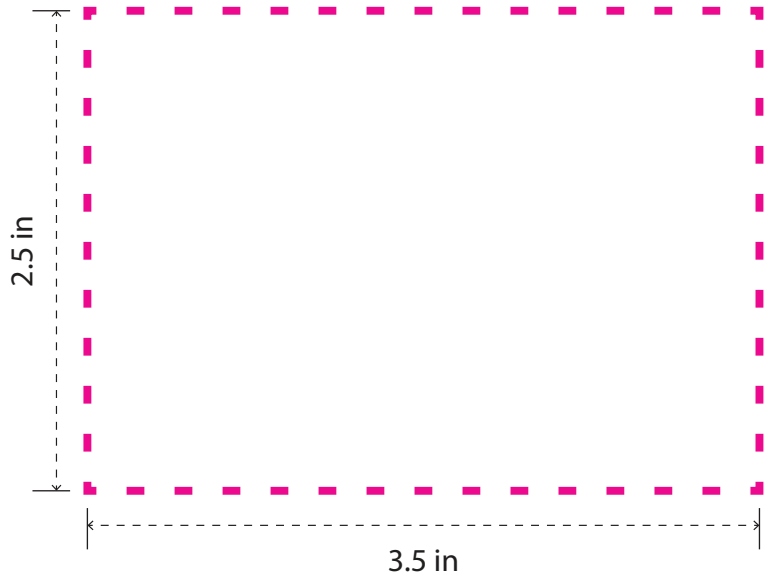

Cookie Mix Label

Imprint Area: 3"W x 5"H

Imprint Method: Full Color Label

KTN220

Quilted Cotton Canvas Oven Mitt

PRODUCT SIZE AT 100%
This is the actual size of your
logo on this product

PREVIEW
(FOR APPROXIMATE SIZE & POSITIONING ONLY)
Digital image may not reproduce exactly

Item Size: 6"W X 10 1/2"H

Imprint Size: 3 1/2"W X 2 1/2"H

Imprint Method: Transfer

Hangtag

*Oven Mitt with Fresh Beginnings® Sugar
Cookie Mix Gift Set*

Front

Item Size: 2"W X 2"H
Imprint Size: 1.75"W X 1.75"H
Imprint Method: Full Color Print