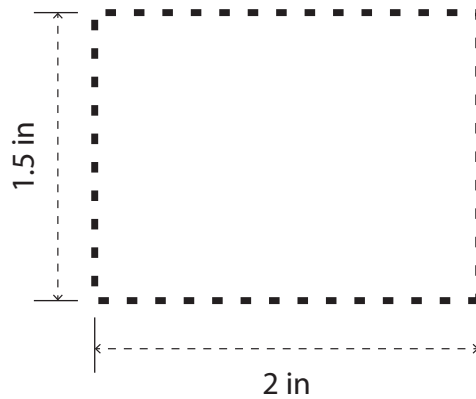

Inner Label

Imprint Area: 8"W x 5"H
Imprint Method: Full Color Label

MS322

Pattern Mix Mug

NAVY

PRODUCT SIZE AT 100%
This is the actual size of your
logo on this product

Item Size: 5 3/4"W X 3"H
Imprint Size: 2"W X 1 1/2"H
Imprint Method: Pad Print

Lid Screen Print

Imprint Area: 9"W x 6"H
Imprint Method: 1 Color Screen Print

CF100

Coffee Packs

BLEED LINE

CUT LINE

PRODUCT SIZE AT 100%

This is the actual size of your
logo on this product

Item Size: 3" W x 7" H

Max Imprint Area: 2" W x 5" H

Imprint Method: 4CP LABEL

2.5" Round Sticker

PRODUCT SIZE AT 100%
This is the actual size of your
logo on this product