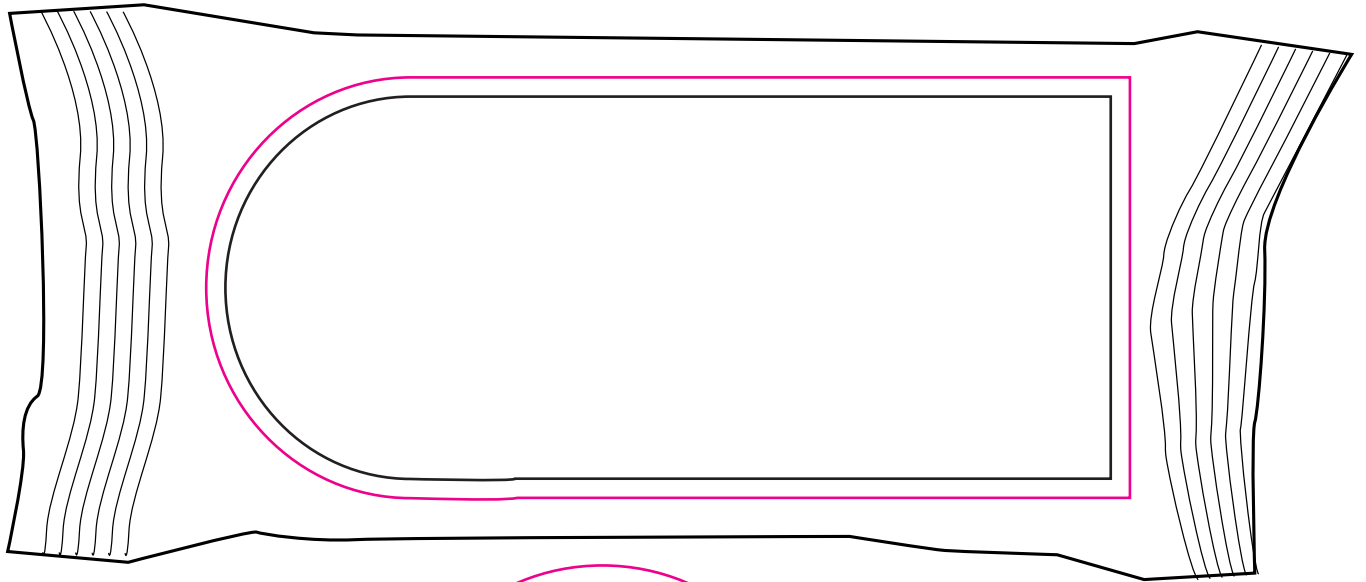

Inner Label

Imprint Area: 8"W x 5"H
Imprint Method: Full Color Label

MS322

Pattern Mix Mug

NAVY

PRODUCT SIZE AT 100%
This is the actual size of your
logo on this product

Item Size: 5 3/4"W X 3"H
Imprint Size: 2"W X 1 1/2"H
Imprint Method: Pad Print

Lid Screen Print

Imprint Area: 9"W x 6"H
Imprint Method: 1 Color Screen Print

CF100

Coffee Packs

BLEED LINE

CUT LINE

PRODUCT SIZE AT 100%

This is the actual size of your
logo on this product

Item Size: 3" W x 7" H

Max Imprint Area: 2" W x 5" H

Imprint Method: 4CP LABEL

2.5" Round Sticker

PRODUCT SIZE AT 100%
This is the actual size of your
logo on this product