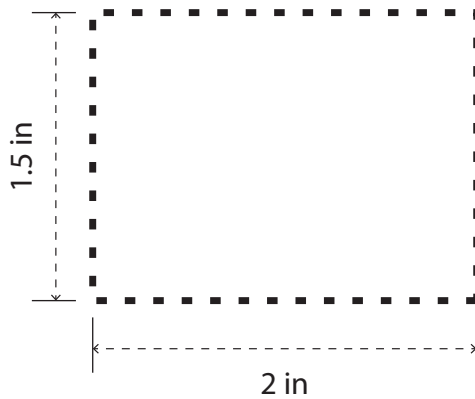

Inner Label

Imprint Area: 8"W x 5"H
Imprint Method: Full Color Label

MS322

Pattern Mix Mug

PRODUCT SIZE AT 100%
This is the actual size of your
logo on this product

Item Size: 5 3/4"W X 3"H
Imprint Size: 2"W X 1 1/2"H
Imprint Method: Pad Print

Lid Screen Print

Imprint Area: 9"W x 6"H
Imprint Method: 1 Color Screen Print

CF100

Coffee Packs

BLEED LINE

CUT LINE

PRODUCT SIZE AT 100%

This is the actual size of your
logo on this product

Item Size: 3" W x 7" H

Max Imprint Area: 2" W x 5" H

Imprint Method: 4CP LABEL

2.5" Round Sticker

PRODUCT SIZE AT 100%
This is the actual size of your
logo on this product