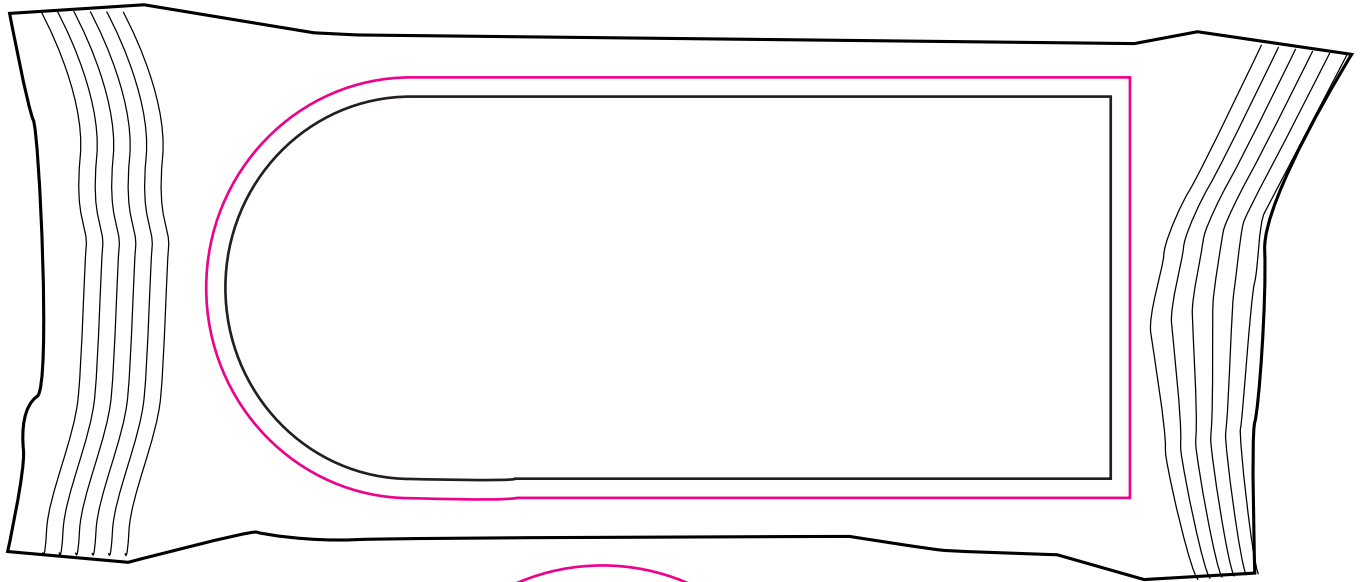

Inner Label

Imprint Area: 8"W x 5"H
Imprint Method: Full Color Label

MS322

Pattern Mix Mug

PRODUCT SIZE AT 100%
This is the actual size of your
logo on this product

Item Size: 5 3/4"W X 3"H
Imprint Size: 2"W X 1 1/2"H
Imprint Method: Pad Print

Lid Screen Print

Imprint Area: 9"W x 6"H
Imprint Method: 1 Color Screen Print

CF100

Coffee Packs

BLEED LINE

CUT LINE

PRODUCT SIZE AT 100%

This is the actual size of your
logo on this product

Item Size: 3" W x 7" H

Max Imprint Area: 2" W x 5" H

Imprint Method: 4CP LABEL

2.5" Round Sticker

PRODUCT SIZE AT 100%
This is the actual size of your
logo on this product