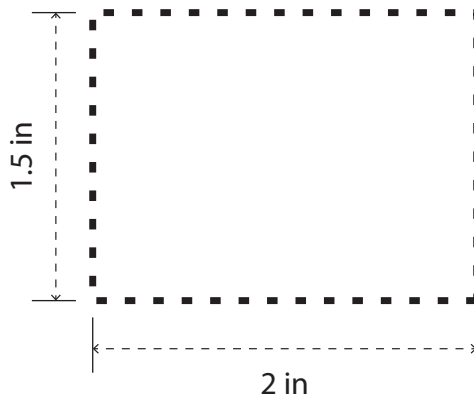

Inner Label

Imprint Area: 8"W x 5"H
Imprint Method: Full Color Label

MS322

Pattern Mix Mug

PRODUCT SIZE AT 100%
This is the actual size of your
logo on this product

Item Size: 5 3/4"W X 3"H
Imprint Size: 2"W X 1 1/2"H
Imprint Method: Pad Print

Lid Screen Print

Imprint Area: 9"W x 6"H
Imprint Method: 1 Color Screen Print

CF100

Coffee Packs

BLEED LINE

CUT LINE

PRODUCT SIZE AT 100%

This is the actual size of your
logo on this product

Item Size: 3" W x 7" H

Max Imprint Area: 2" W x 5" H

Imprint Method: 4CP LABEL

2.5" Round Sticker

PRODUCT SIZE AT 100%
This is the actual size of your
logo on this product