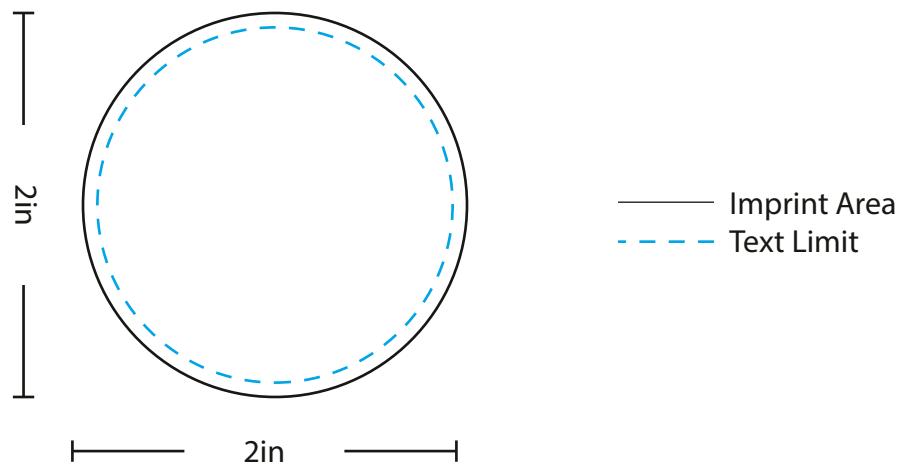

ICED-RND

Iced Round Cookie

Imprint Color:

PRODUCT SIZE AT 100%
This is the actual size of your
logo on this product

Imprint Area: 2" Diameter

Imprint Method: Full Color (4CP)

****For best results colors in your art should not overlap/touch and should be on a white background****