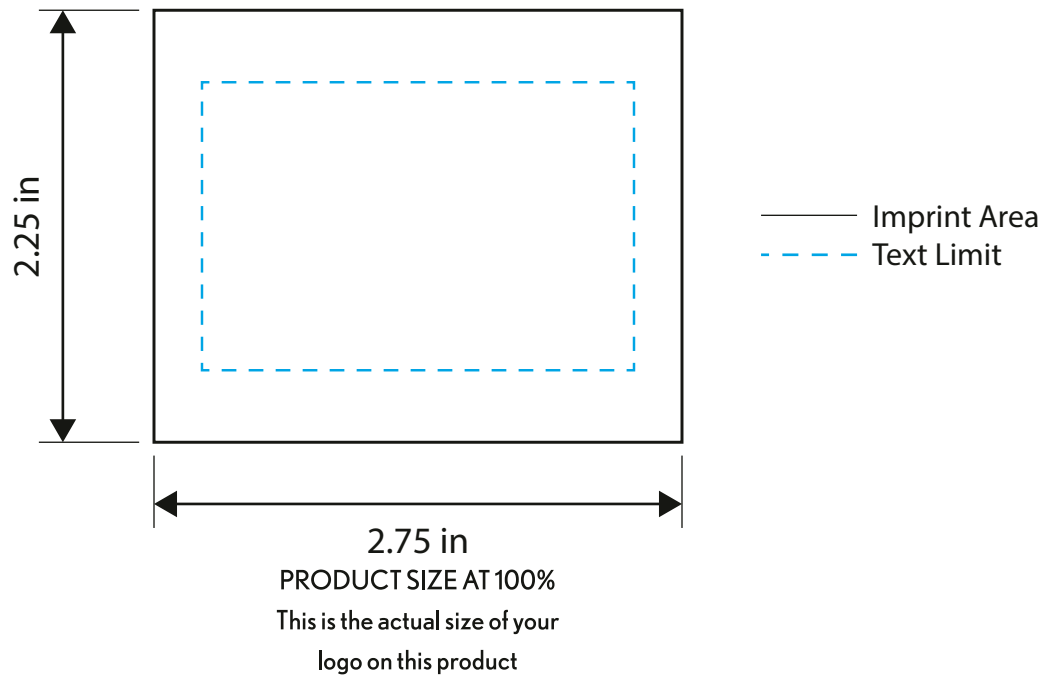

ICED-RECT

Iced Rectangle Cookie

Imprint Color:

Fill:

Imprint Area: 2.25"W x 1.5"H
Imprint Method: Full Color (4CP)

****For best results colors in your art should not overlap/touch and should be on a white background****