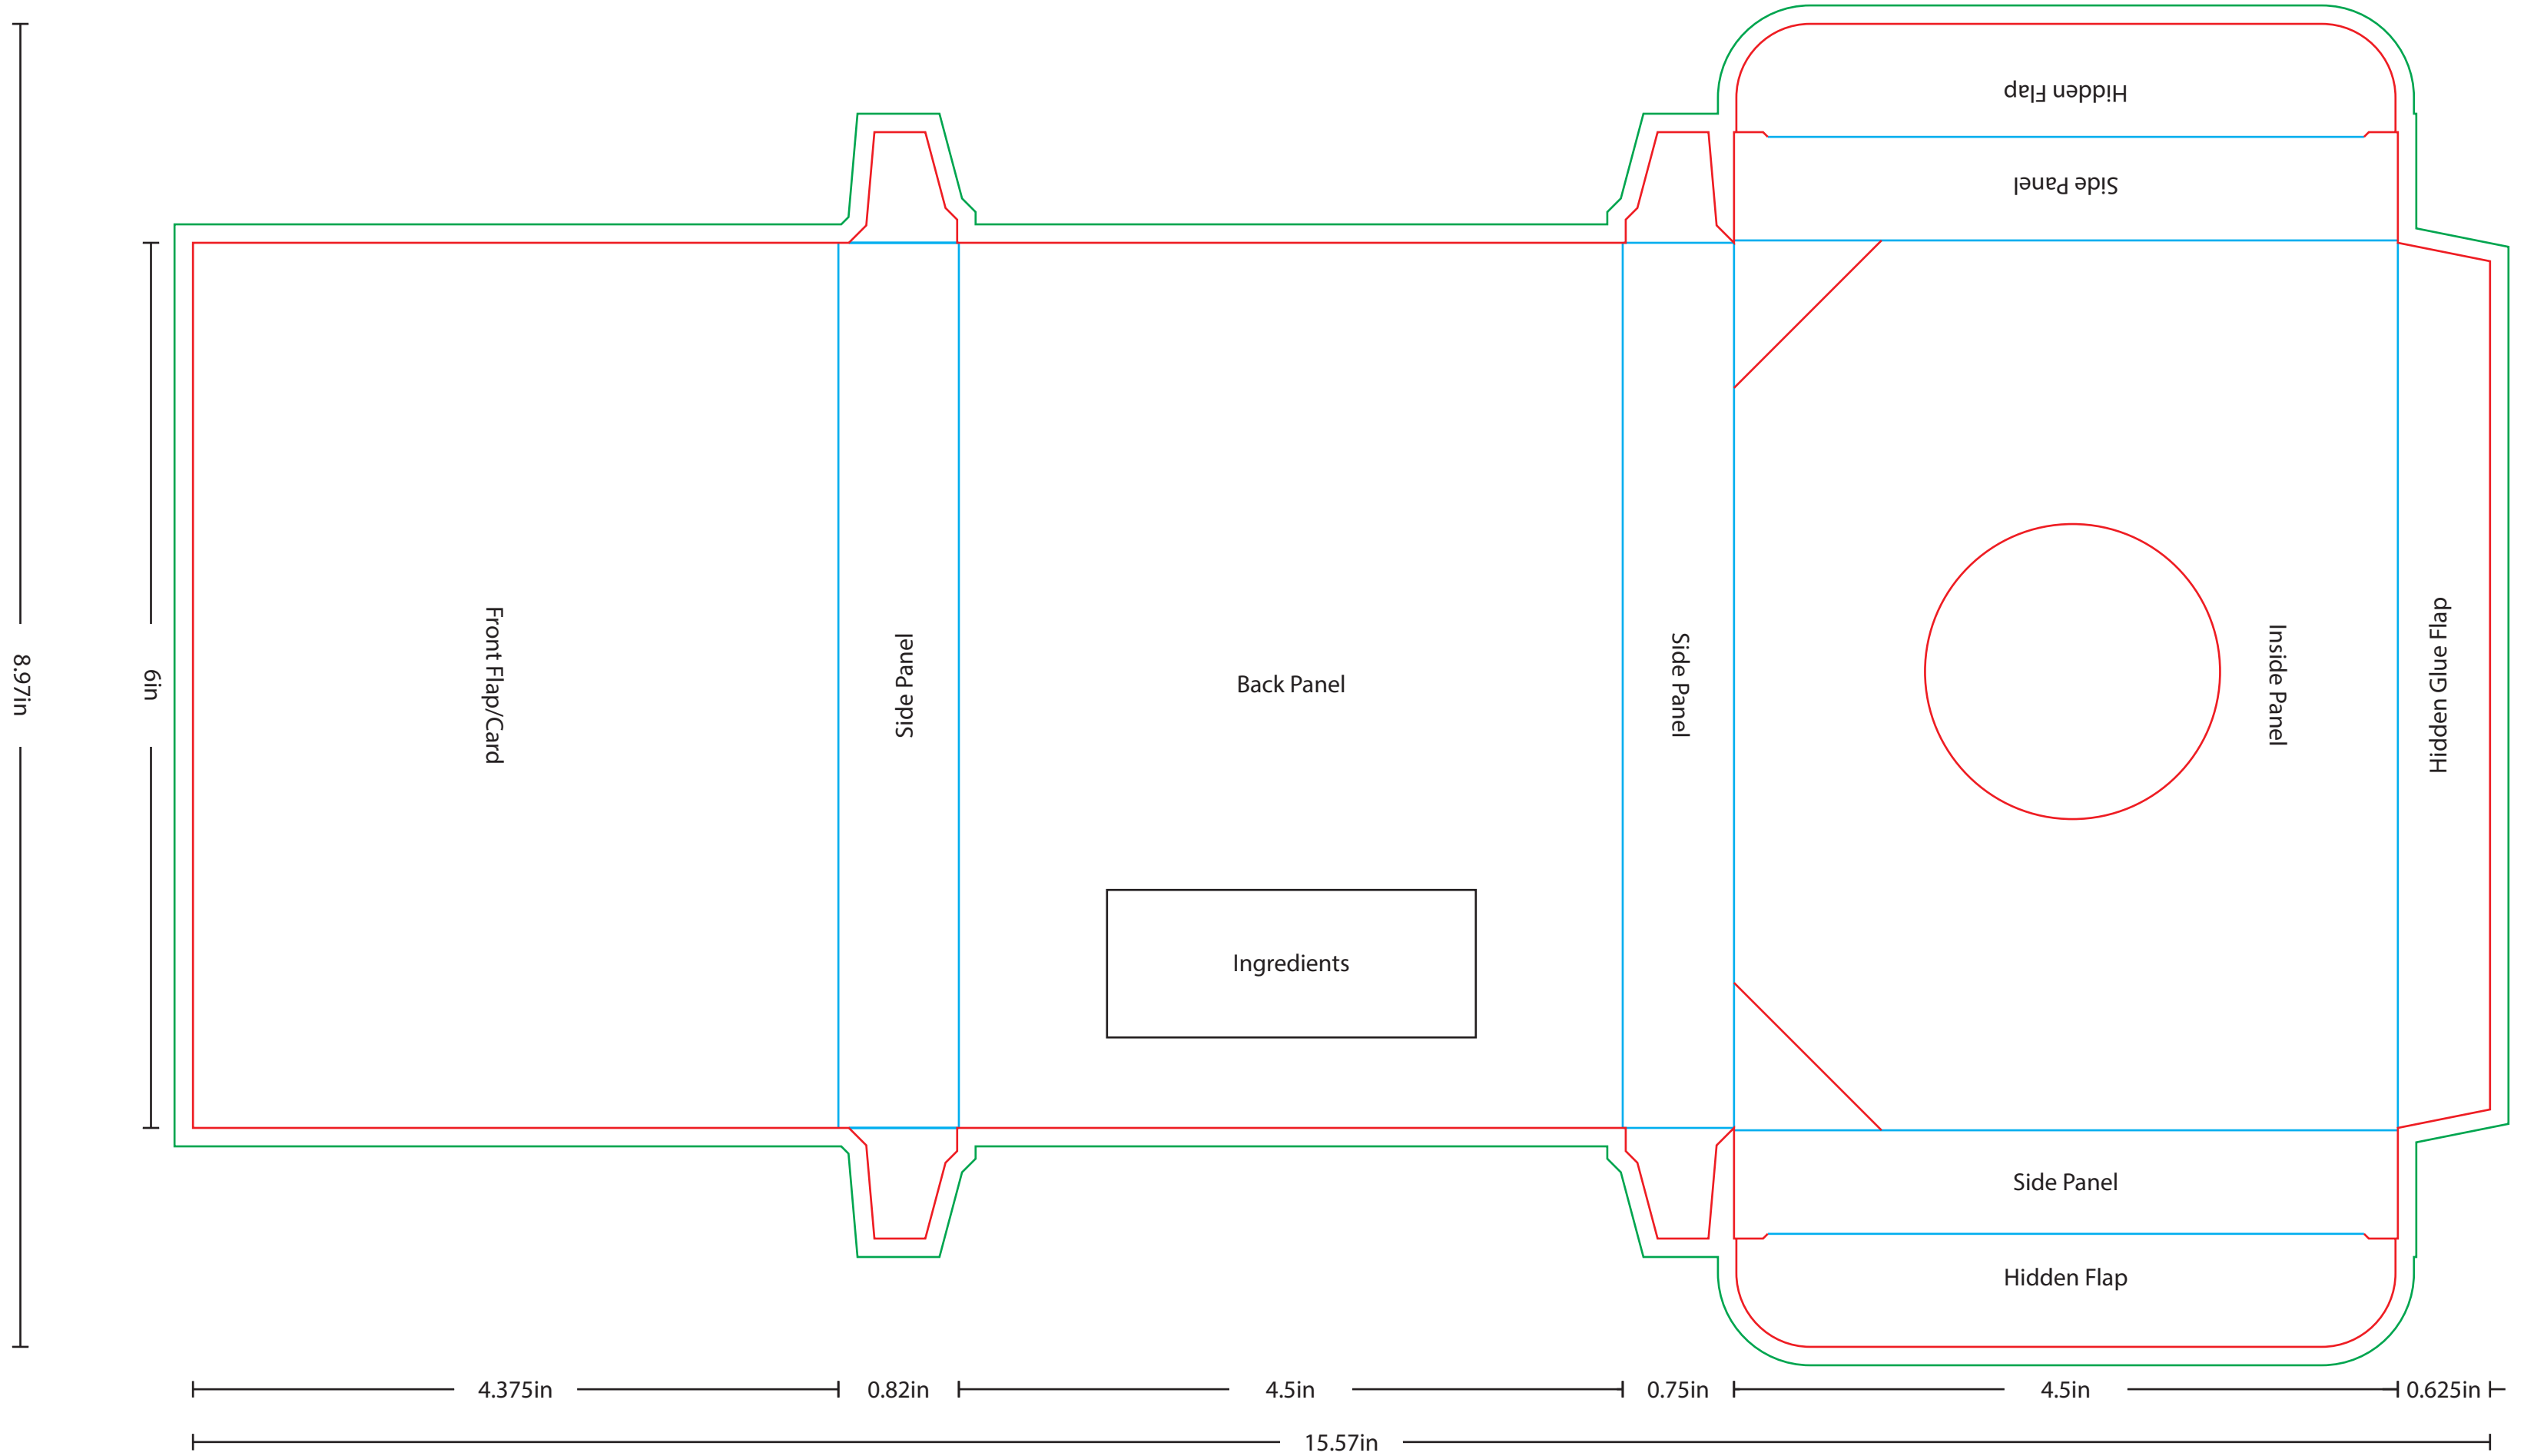

Outside of Box

RED = CUTS
BLUE = SCORES
YELLOW = PERFS
GREEN = BLEED (ART)

Inside of Box