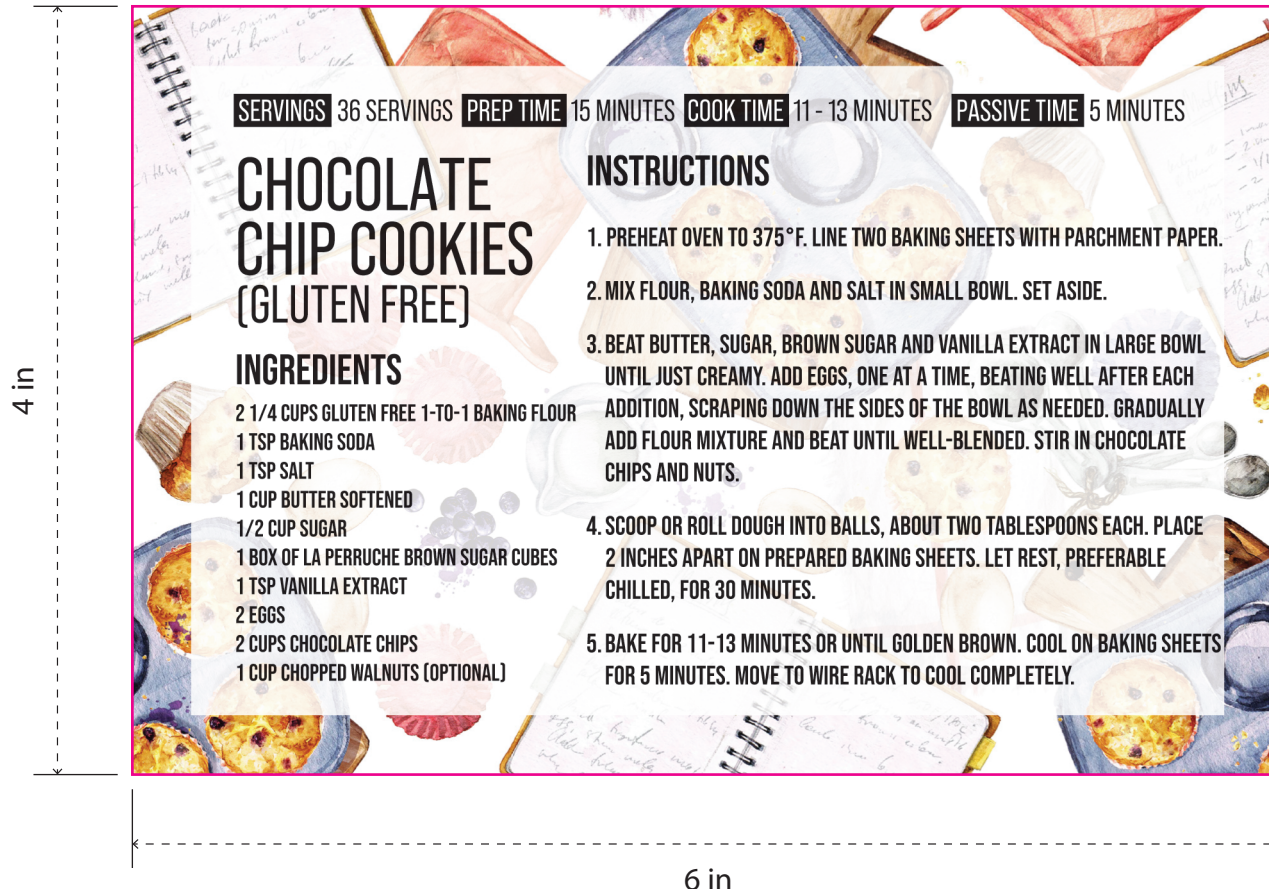

Inner Label

8.5 in

FOR GOODNESS BAKES

YOUR BOX CONTAINS

Baking Soda · All Purpose Baking Flour · Milk Chocolate Baking Chips · Brown Sugar Cubes

11 in

Imprint Area: 11" W x 8.5" H
Imprint Method: Full Color Label

Lid Imprint

Imprint Area: 12" W x 8.74" H
Imprint Method: Silkscreen (1 Color)

Outter Label

Imprint Area: 2"D

Imprint Method: Full Color Label

Recipe Card

Item Size: 6"W x 4"H

Imprint Method: Full Color Card