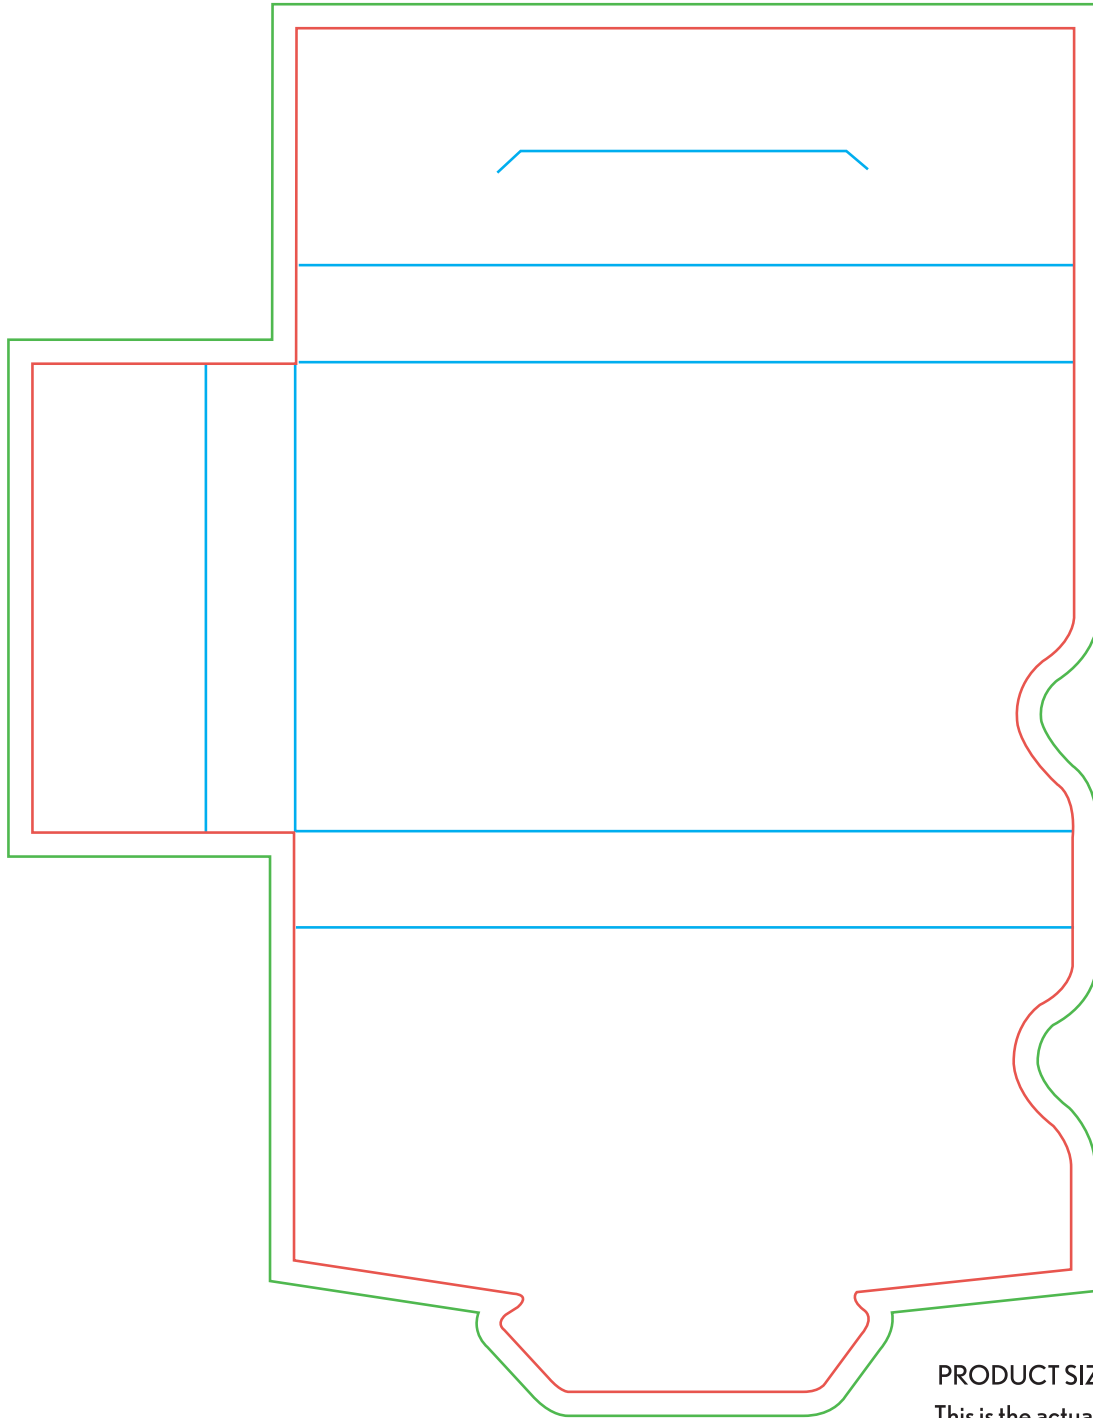

GFK3100

Golf Kit in Envelope- GolfElope Plus

PRODUCT SIZE AT 100%
This is the actual size of your
logo on this product

Imprint Area: Full Box

Imprint Method: Full Color Digital Imprint