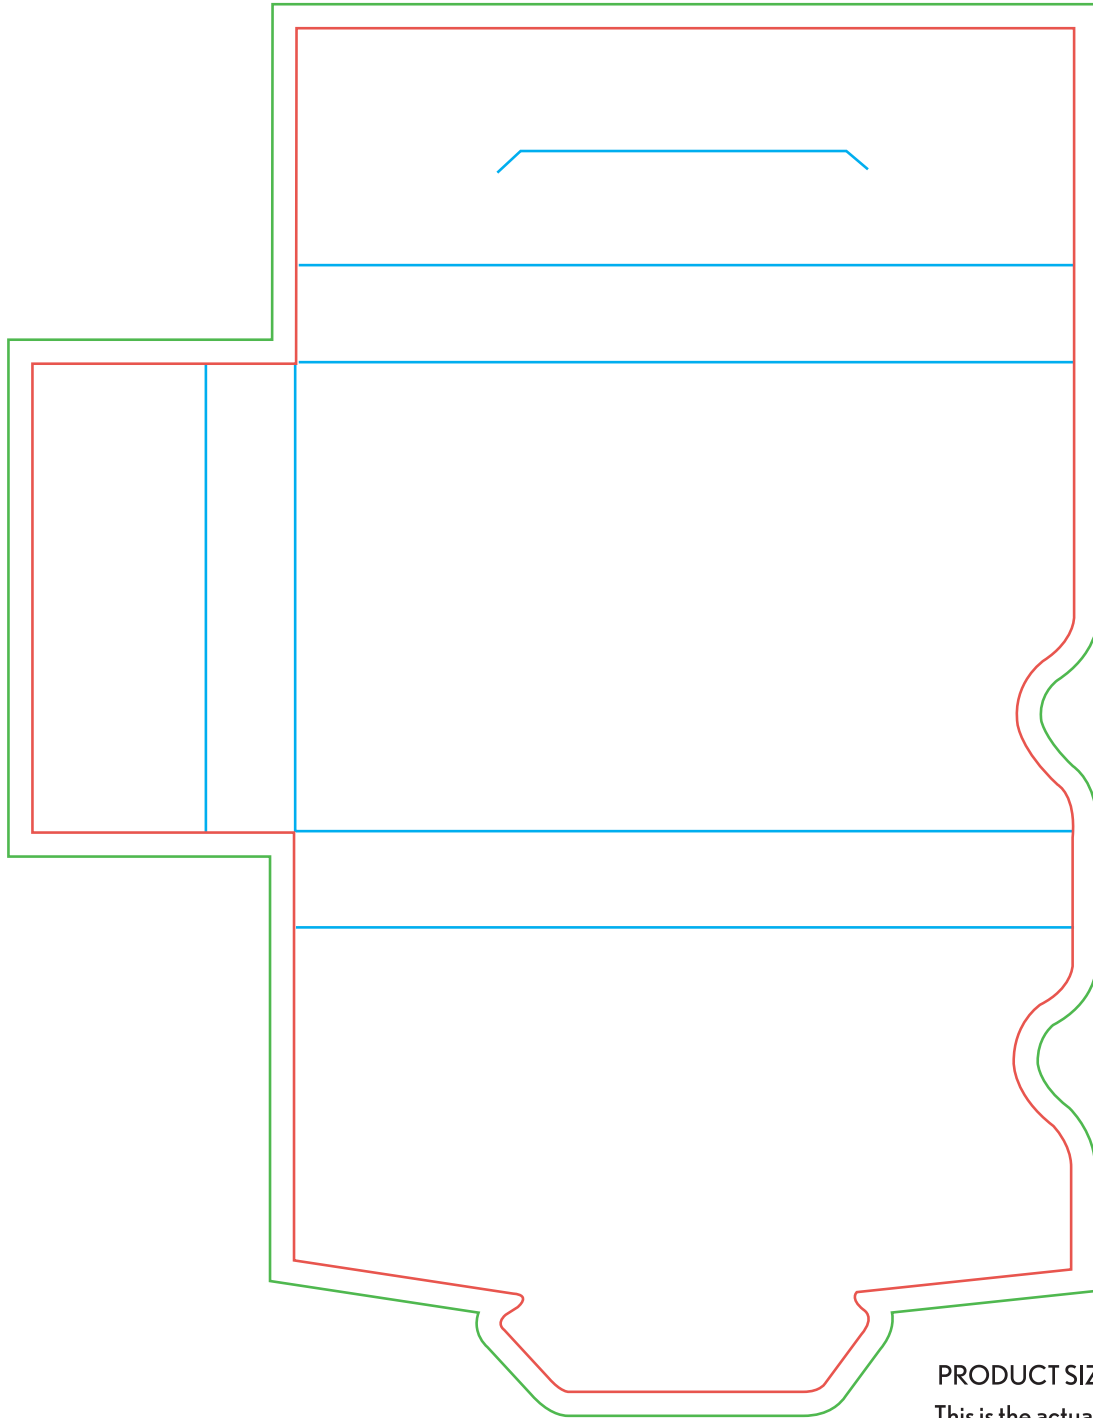

# GFK3000

*Golf Tees in Envelope - Golfelope*

PRODUCT SIZE AT 100%  
This is the actual size of your  
logo on this product

Imprint Area: Full Box

Imprint Method: Full Color Digital Imprint