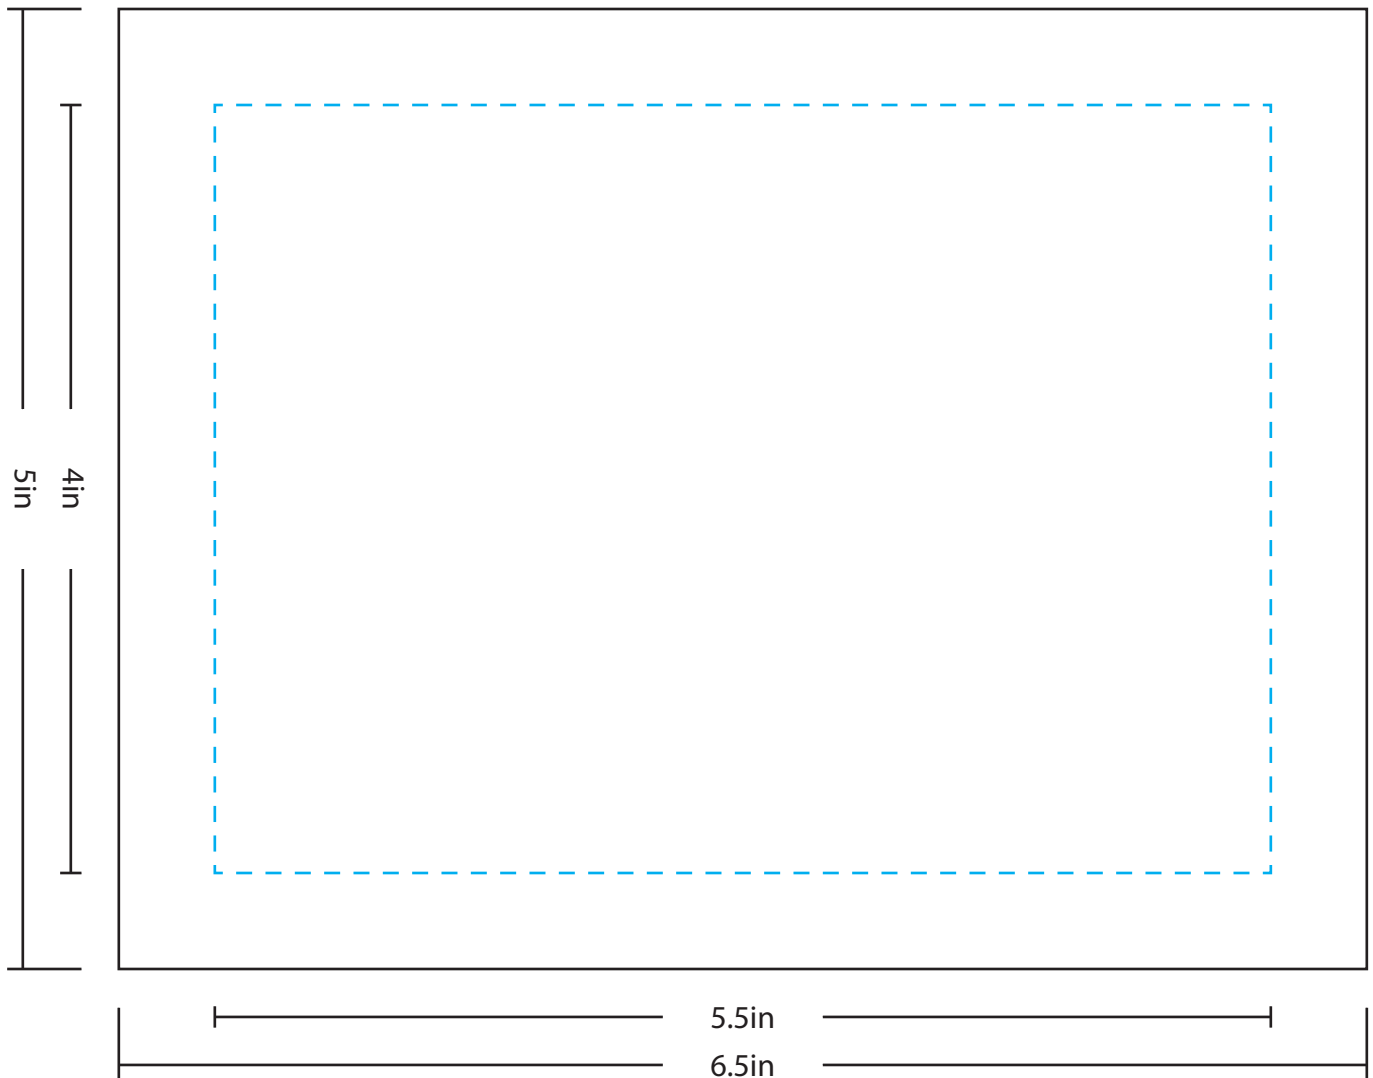

# GCB-M Medium Gourmet Candy Box

Imprint Color:

Imprint Area: 5.5" W x 4" H  
Imprint Method: Silkscreen (One color Imprint)