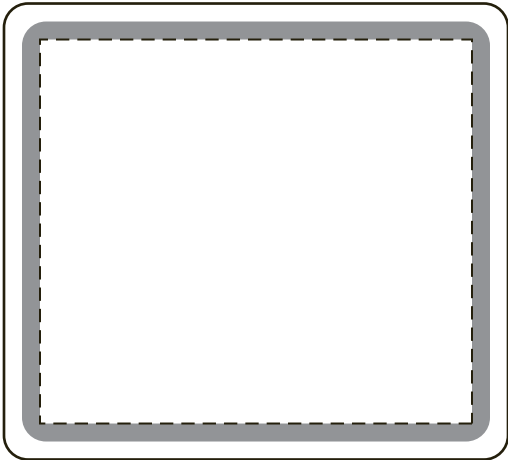

# Artwork Template

FB8

Chocolate Imprint Area: 4" X 3"

Box Imprint Area: 2.5" X 1.5"