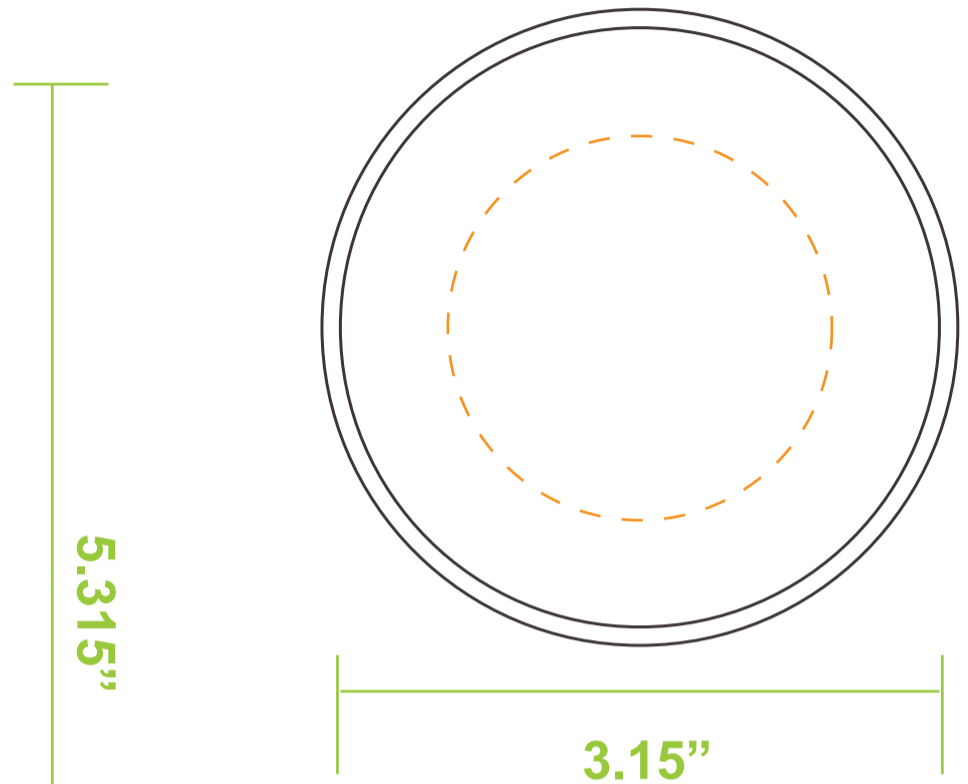

DRK940

Laser Engraving Centered
on Lid
Size: 2" Diameter

Silk Screen Printing on Body
One Side Max Size:
2.5"W x 2.0"H