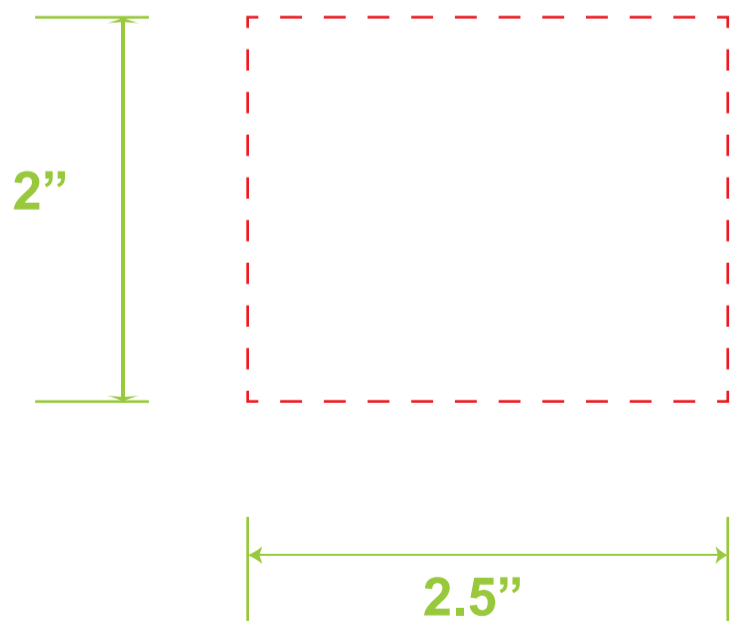

DRK940

Laser Engraving Centered
on Lid
Size: 2" Diameter

Silk Screen Printing on Body
One Side Max Size:
2.5"W x 2.0"H