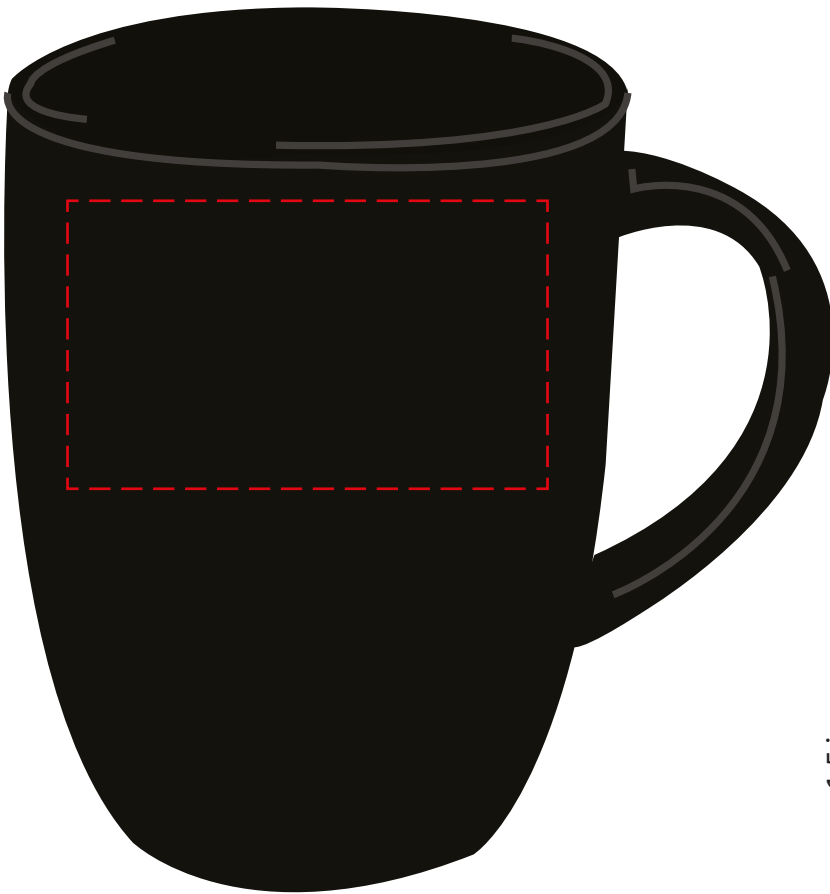

DRK800

10 oz Ceramic Coffee Mug

PREVIEW
(FOR APPROXIMATE SIZE & POSITIONING ONLY)
Digital image may not reproduce exactly

PRODUCT SIZE AT 100%
This is the actual size of your
logo on this product

Item Size: 4.75"W x 4.375"H
Imprint Area: 2.5"W x 1.5"H
Imprint Method: Silkscreen