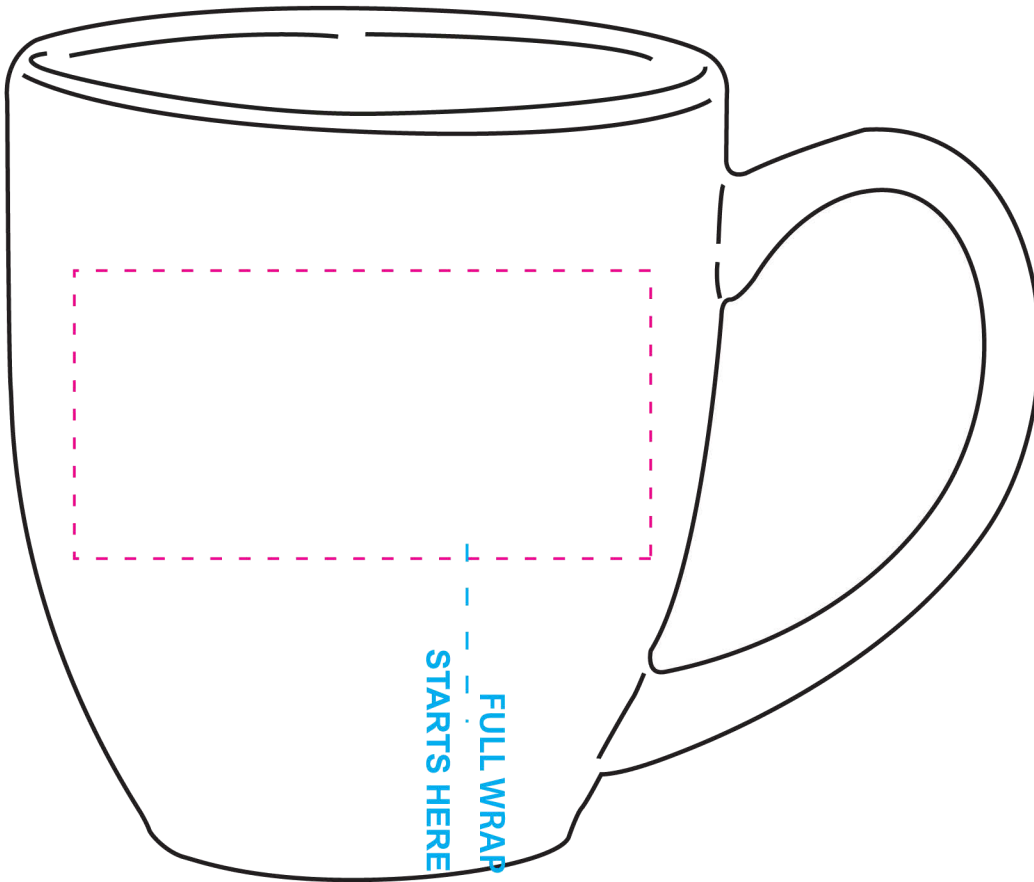

DRK650

Rambler

Ceramic Mug 14oz.

Artwork @ 100%

SINGLE SIDE IMPRINT AREA

(INDICATED BY MAGENTA DASHED LINE)

FULL WRAP IMPRINT AREA
(INDICATED BY BLUE DASHED LINE)

Will Print Opposite of Handle
Can Not Center Logos On Both Sides

Artwork @ 100%

Item: DRK650

Item Size: 5 1/4" W x 4" H

Imprint Method: Silkscreen

Imprint size: Single side imprint: 3" W x 1 1/2" H Wrap imprint 6 1/2" W x 1 1/2" H

Item Color: Black , Lime, Midnight Blue, Navy , Orange , Red , White , Yellow