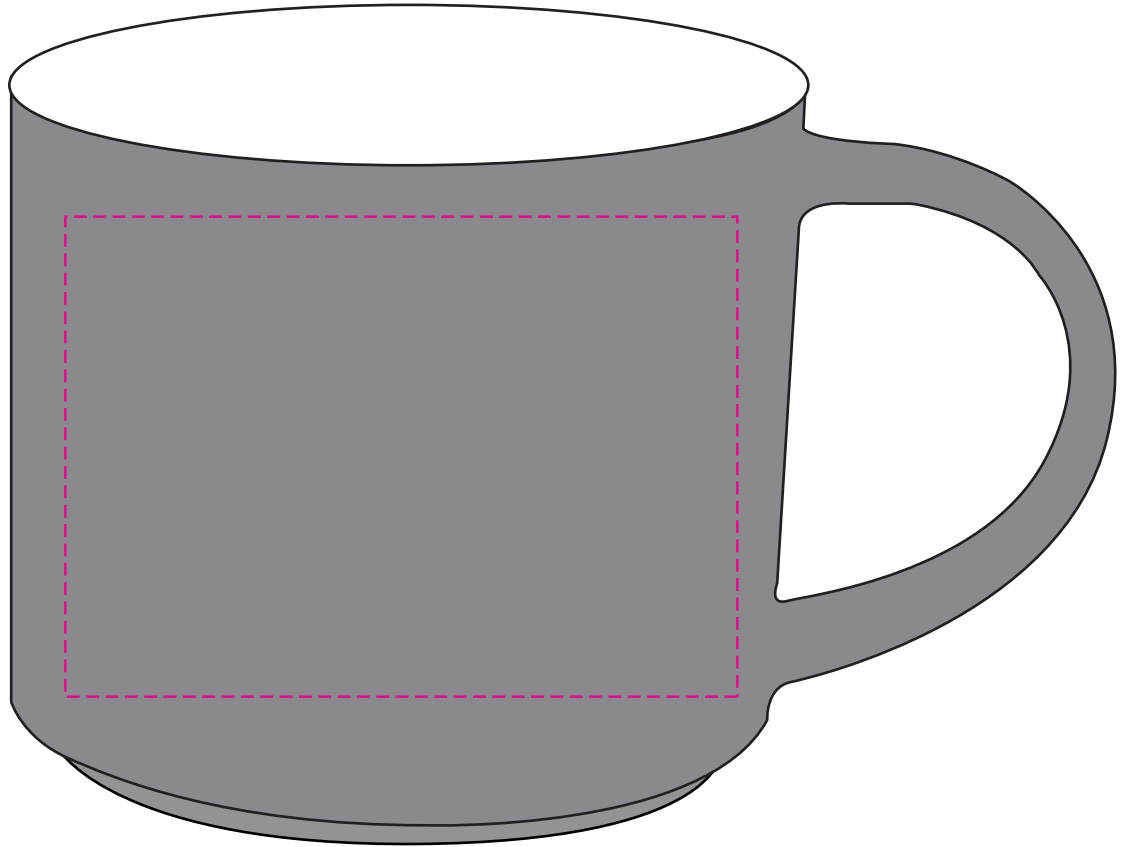

# DRK460

Ceramic Mug 14oz

Artwork @ 100%

BOTTOM IMPRINT 1 1/4"D

Item Size: 5 3/4" W x 3" H x 4" D

Max Imprint Area: 3 1/2" W x 2 1/2" H (Indicated by Dotted Line - Does Not Print)

Imprint Method: SilkScreen