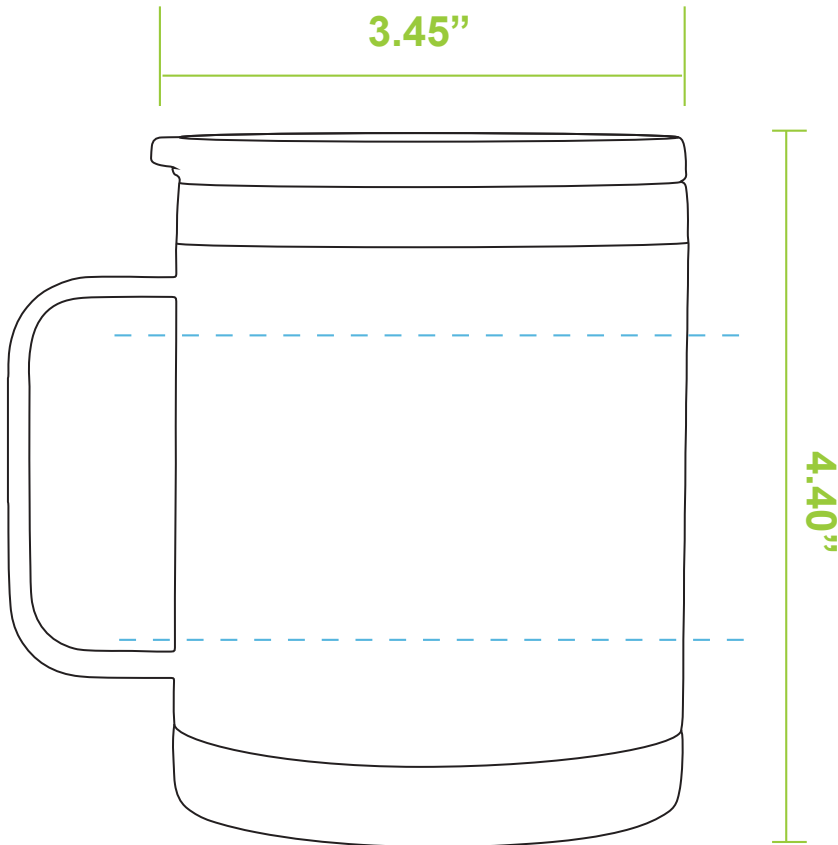

# DRK355

14 oz. Stainless Steel Camping Mug with Handle

**PREVIEW**  
(FOR APPROXIMATE SIZE & POSITIONING ONLY)  
*Digital image may not reproduce exactly*

Laser Engraving / Silk Screen Imprint:

Full Color Digital:

**PRODUCT SIZE AT 100%**  
This is the actual size of your  
logo on this product

Mug Color:

Imprint Areas: 2.25"W x 2"H / 2.5"W x 2"H

Imprint Methods: Full Color Digital / Silk Screen / Laser Engraving