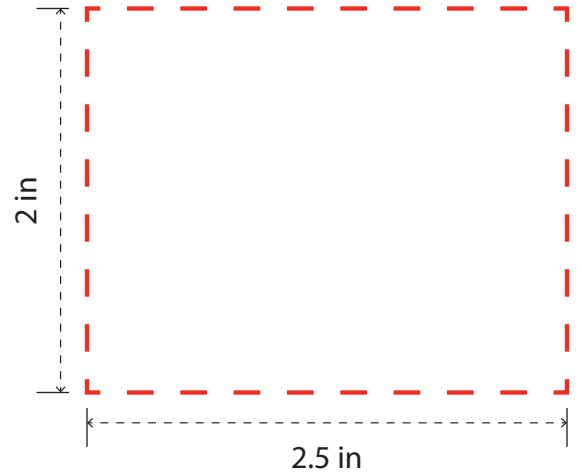

# DRK355

14 oz. Stainless Steel Camping Mug with Handle

**PREVIEW**  
(FOR APPROXIMATE SIZE & POSITIONING ONLY)  
*Digital image may not reproduce exactly*

Laser Engraving / Silk Screen Imprint:

Full Color Digital:

**PRODUCT SIZE AT 100%**  
This is the actual size of your  
logo on this product

Mug Color:

Imprint Areas: 2.25"W x 2"H / 2.5"W x 2"H

Imprint Methods: Full Color Digital / Silk Screen / Laser Engraving