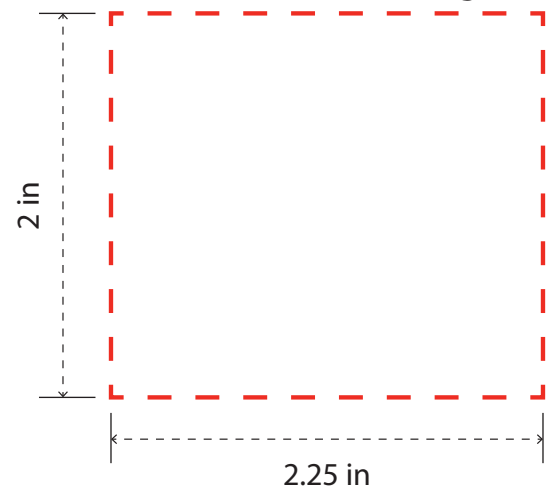

# DRK355

14 oz. Stainless Steel Camping Mug with Handle

**PREVIEW**  
(FOR APPROXIMATE SIZE & POSITIONING ONLY)  
*Digital image may not reproduce exactly*

Laser Engraving / Silk Screen Imprint:

Full Color Digital:

**PRODUCT SIZE AT 100%**  
This is the actual size of your  
logo on this product

Mug Color:

Imprint Areas: 2.25"W x 2"H / 2.5"W x 2"H

Imprint Methods: Full Color Digital / Silk Screen / Laser Engraving