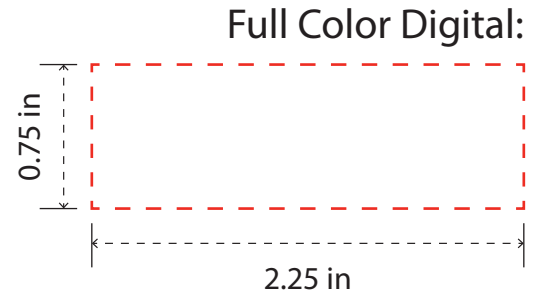

DRK345

15 oz. Two Tone Ceramic Mug with Speckled Bottom

PRODUCT SIZE AT 100%
This is the actual size of your
logo on this product

PREVIEW
(FOR APPROXIMATE SIZE & POSITIONING ONLY)
Digital image may not reproduce exactly

Mug Color:
Imprint Areas: 2.25"W x 0.75"H / 2.5"W x 0.75"H
Imprint Methods: Full Color Digital / Silk Screen