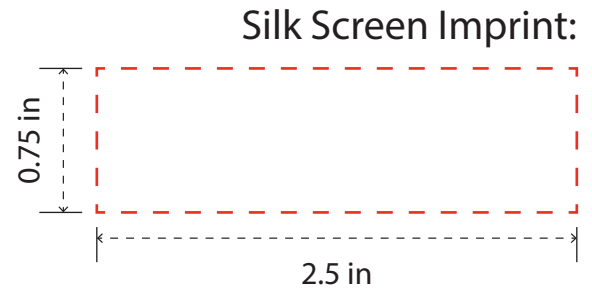

DRK345

15 oz. Two Tone Ceramic Mug with Speckled Bottom

PRODUCT SIZE AT 100%
This is the actual size of your
logo on this product

PREVIEW
(FOR APPROXIMATE SIZE & POSITIONING ONLY)
Digital image may not reproduce exactly

Mug Color:
Imprint Areas: 2.25"W x 0.75"H / 2.5"W x 0.75"H
Imprint Methods: Full Color Digital / Silk Screen