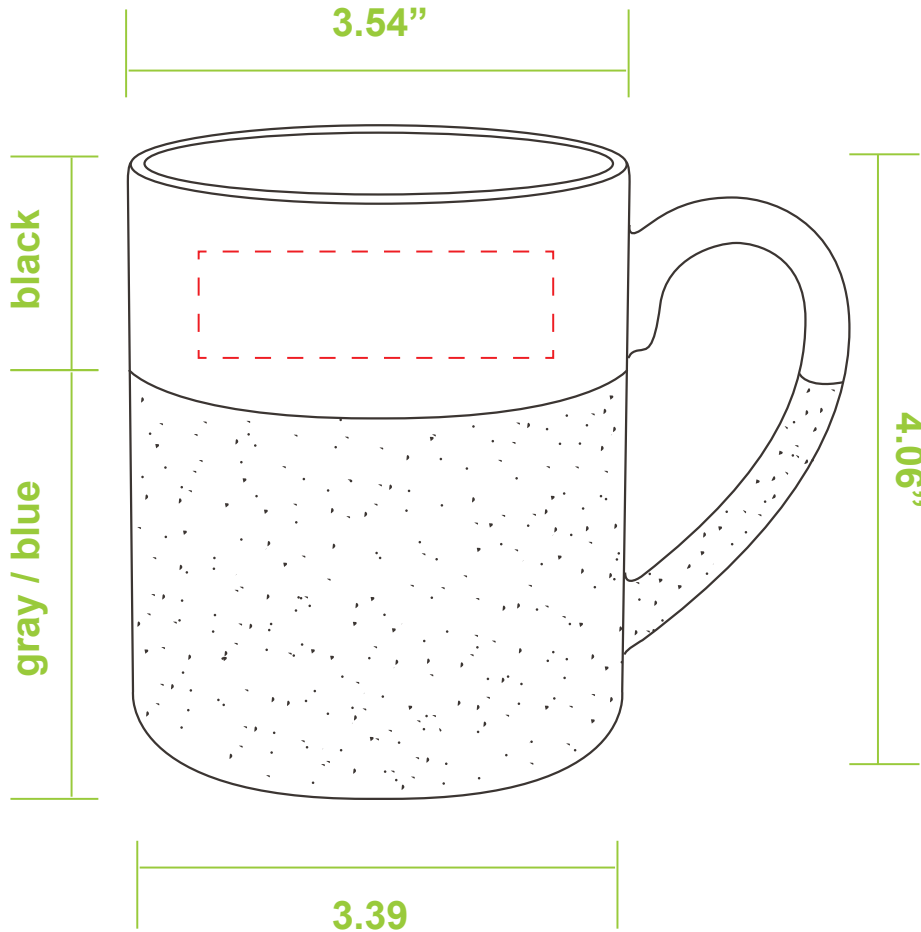

DRK345

15 oz. Two Tone Ceramic Mug with Speckled Bottom

PRODUCT SIZE AT 100%
This is the actual size of your
logo on this product

PREVIEW
(FOR APPROXIMATE SIZE & POSITIONING ONLY)
Digital image may not reproduce exactly

Mug Color:
Imprint Areas: 2.25"W x 0.75"H / 2.5"W x 0.75"H
Imprint Methods: Full Color Digital / Silk Screen