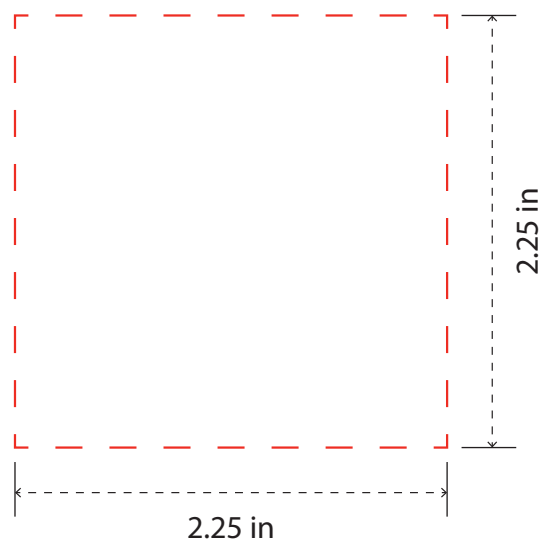

DRK335

15 oz. Two Tone Ceramic Mug with Wood Lid

PREVIEW
(FOR APPROXIMATE SIZE & POSITIONING ONLY)
Digital image may not reproduce exactly

Laser Engraving / Full Color Digital:

Lid:

PRODUCT SIZE AT 100%
This is the actual size of your
logo on this product

Silk Screen Imprint:

Full Color Digital:

Mug Color:

Imprint Areas: 2"R / 2.5"W x 2.25"H / 2.25"W x 2.25"H

Imprint Methods: Full Color Digital / Silk Screen / Laser Engraving