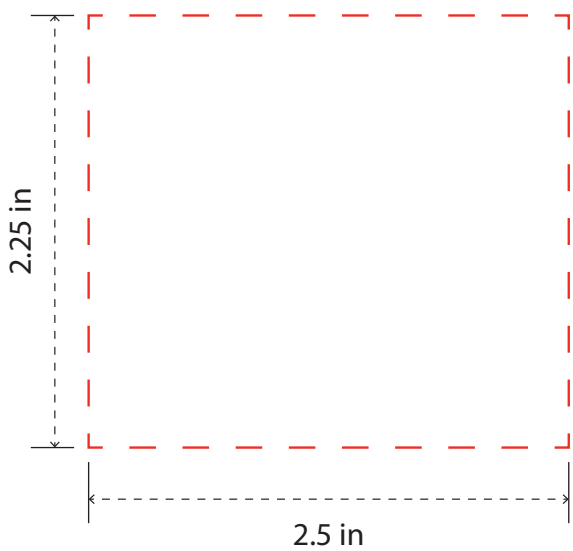

DRK335

15 oz. Two Tone Ceramic Mug with Wood Lid

PREVIEW
(FOR APPROXIMATE SIZE & POSITIONING ONLY)
Digital image may not reproduce exactly

Laser Engraving / Full Color Digital:

Lid:

PRODUCT SIZE AT 100%
This is the actual size of your
logo on this product

Silk Screen Imprint:

Full Color Digital:

Mug Color:

Imprint Areas: 2"R / 2.5"W x 2.25"H / 2.25"W x 2.25"H

Imprint Methods: Full Color Digital / Silk Screen / Laser Engraving