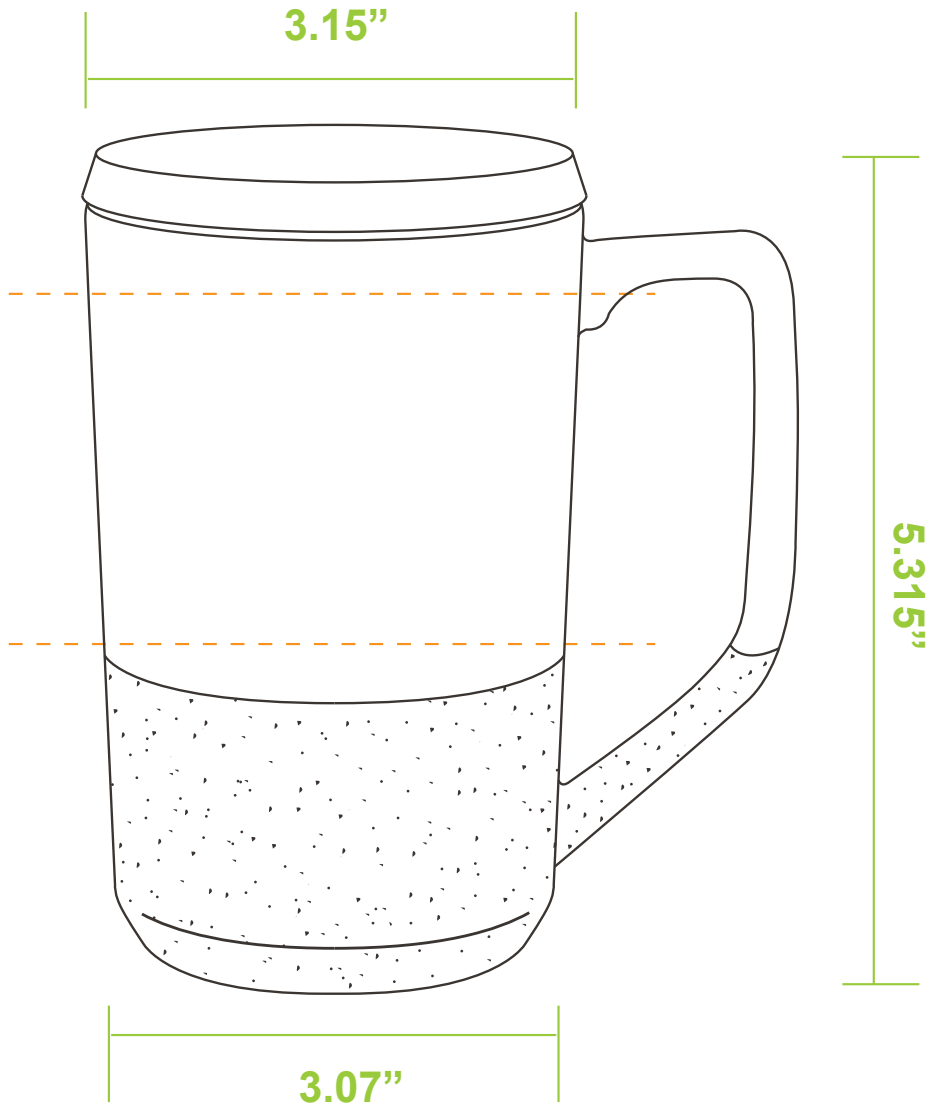

DRK335

15 oz. Two Tone Ceramic Mug with Wood Lid

PREVIEW
(FOR APPROXIMATE SIZE & POSITIONING ONLY)
Digital image may not reproduce exactly

Laser Engraving / Full Color Digital:

Lid:

PRODUCT SIZE AT 100%
This is the actual size of your
logo on this product

Silk Screen Imprint:

Full Color Digital:

Mug Color:

Imprint Areas: 2"R / 2.5"W x 2.25"H / 2.25"W x 2.25"H

Imprint Methods: Full Color Digital / Silk Screen / Laser Engraving