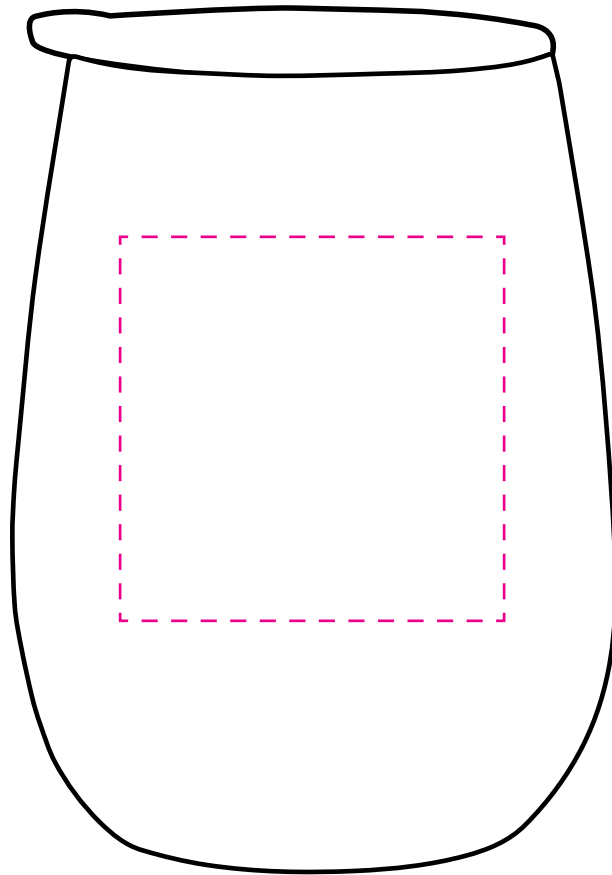

DRK320

10oz Insulated Stemless Wine Glass with Lid

Artwork @ 100%

Item Size: 4 1/2" W x 3 1/4" D

Max Imprint Area: 2" W x 2" H (Indicated by Dotted Line - Does Not Print)

Imprint Method: SILK SCREEN