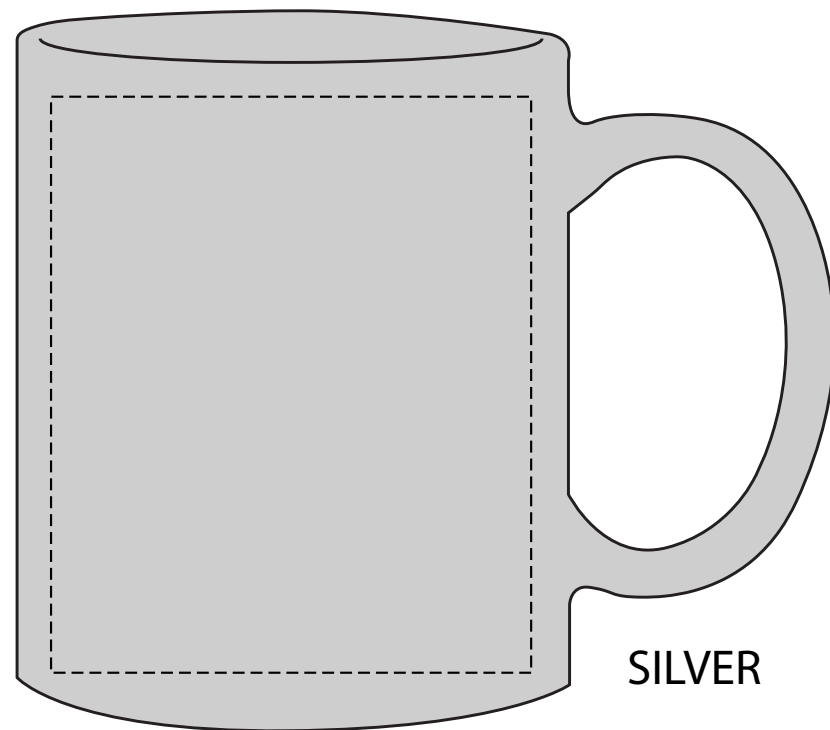

DRK315

Metallic Mug 11 oz

SILVER

Artwork @ 100%

GOLD

GUN METAL

BRONZE

Item Size: 3 3/4" H x 3 1/8" D

Max Imprint Area: 2 1/2" W x 3" H (Indicated by Dotted Line - Does Not Print)

Imprint Method: SILKSCREEN