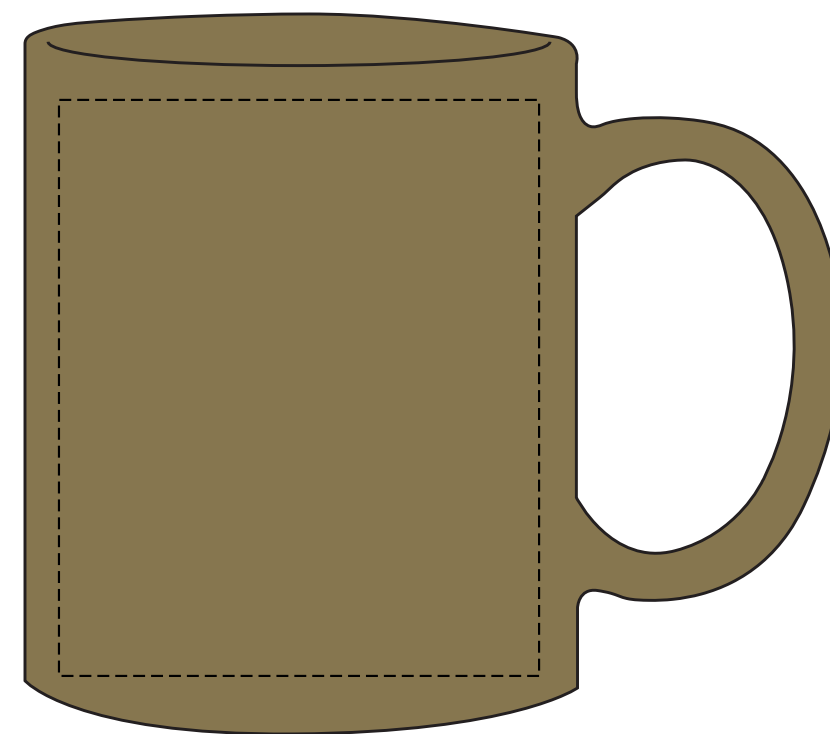

DRK315

Metallic Mug 11 oz

SILVER

Artwork @ 100%

GOLD

GUN METAL

BRONZE

Item Size: 3 3/4" H x 3 1/8" D

Max Imprint Area: 2 1/2" W x 3" H (Indicated by Dotted Line - Does Not Print)

Imprint Method: SILKSCREEN