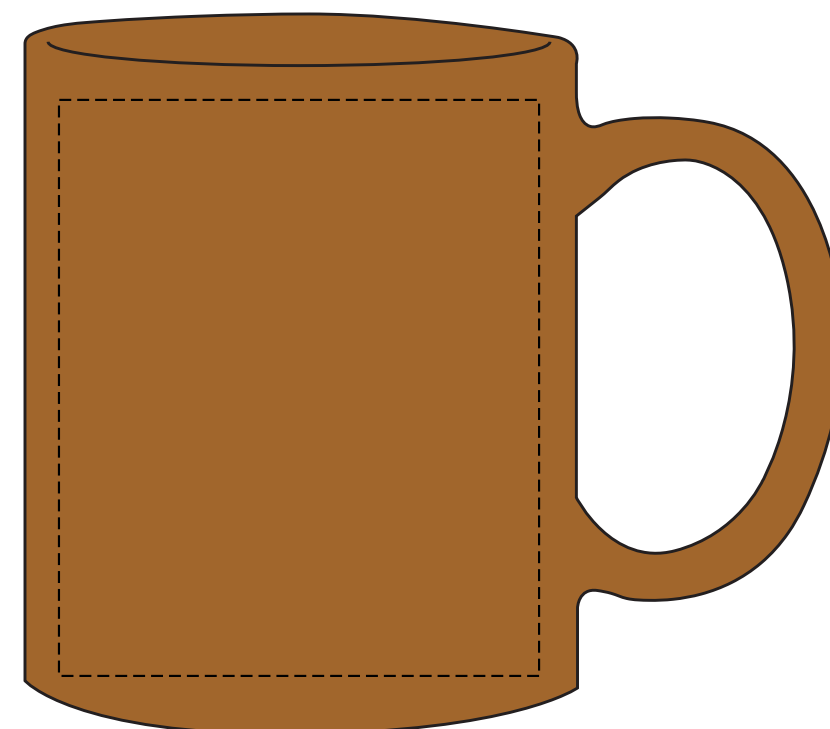

DRK315

Metallic Mug 11 oz

SILVER

Artwork @ 100%

GOLD

GUN METAL

BRONZE

Item Size: 3 3/4" H x 3 1/8" D

Max Imprint Area: 2 1/2" W x 3" H (Indicated by Dotted Line - Does Not Print)

Imprint Method: SILKSCREEN