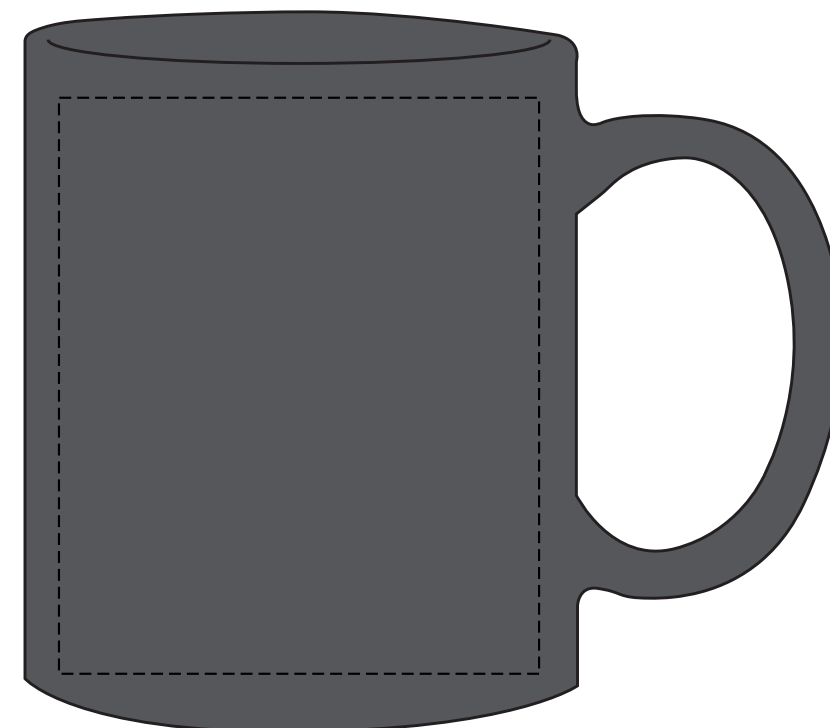

DRK315

Metallic Mug 11 oz

SILVER

Artwork @ 100%

GOLD

GUN METAL

BRONZE

Item Size: 3 3/4" H x 3 1/8" D

Max Imprint Area: 2 1/2" W x 3" H (Indicated by Dotted Line - Does Not Print)

Imprint Method: SILKSCREEN