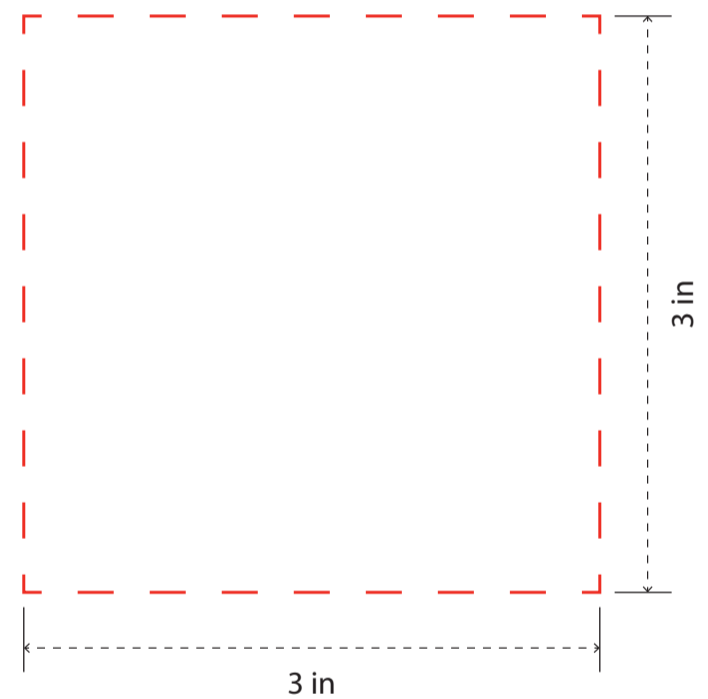

DRK295

12 oz. Double Wall Ceramic Tumbler

PREVIEW
(FOR APPROXIMATE SIZE & POSITIONING ONLY)
Digital image may not reproduce exactly

Full Color Digital:

PRODUCT SIZE AT 100%
This is the actual size of your
logo on this product

Silk Screen Imprint:

Silk Screen Print/ Full Color Digital:
Full Wrap with Gap

Mug Color:

Imprint Areas: 2.5"W x 3"H / 3"W x 3"H / 9"W x 3"H

Imprint Methods: Full Color Digital / Silk Screen