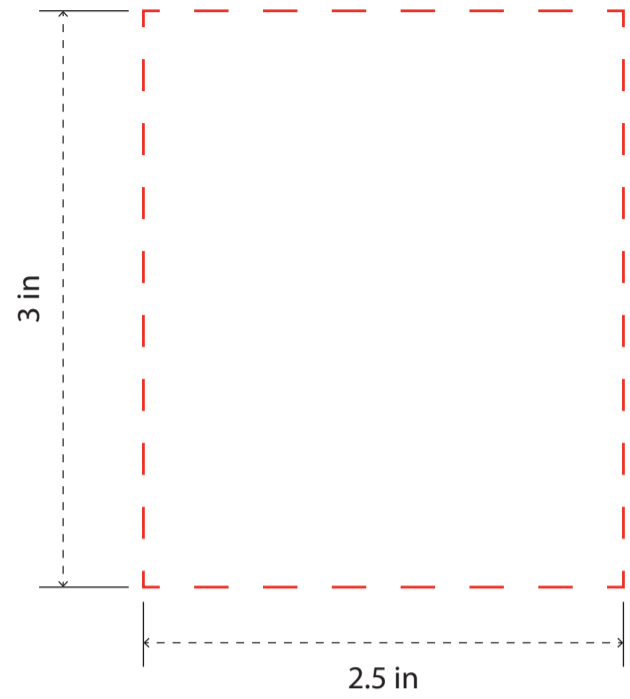

DRK295

12 oz. Double Wall Ceramic Tumbler

PREVIEW
(FOR APPROXIMATE SIZE & POSITIONING ONLY)
Digital image may not reproduce exactly

Full Color Digital:

PRODUCT SIZE AT 100%
This is the actual size of your
logo on this product

Silk Screen Imprint:

Silk Screen Print/ Full Color Digital:
Full Wrap with Gap

Mug Color:

Imprint Areas: 2.5"W x 3"H / 3"W x 3"H / 9"W x 3"H

Imprint Methods: Full Color Digital / Silk Screen