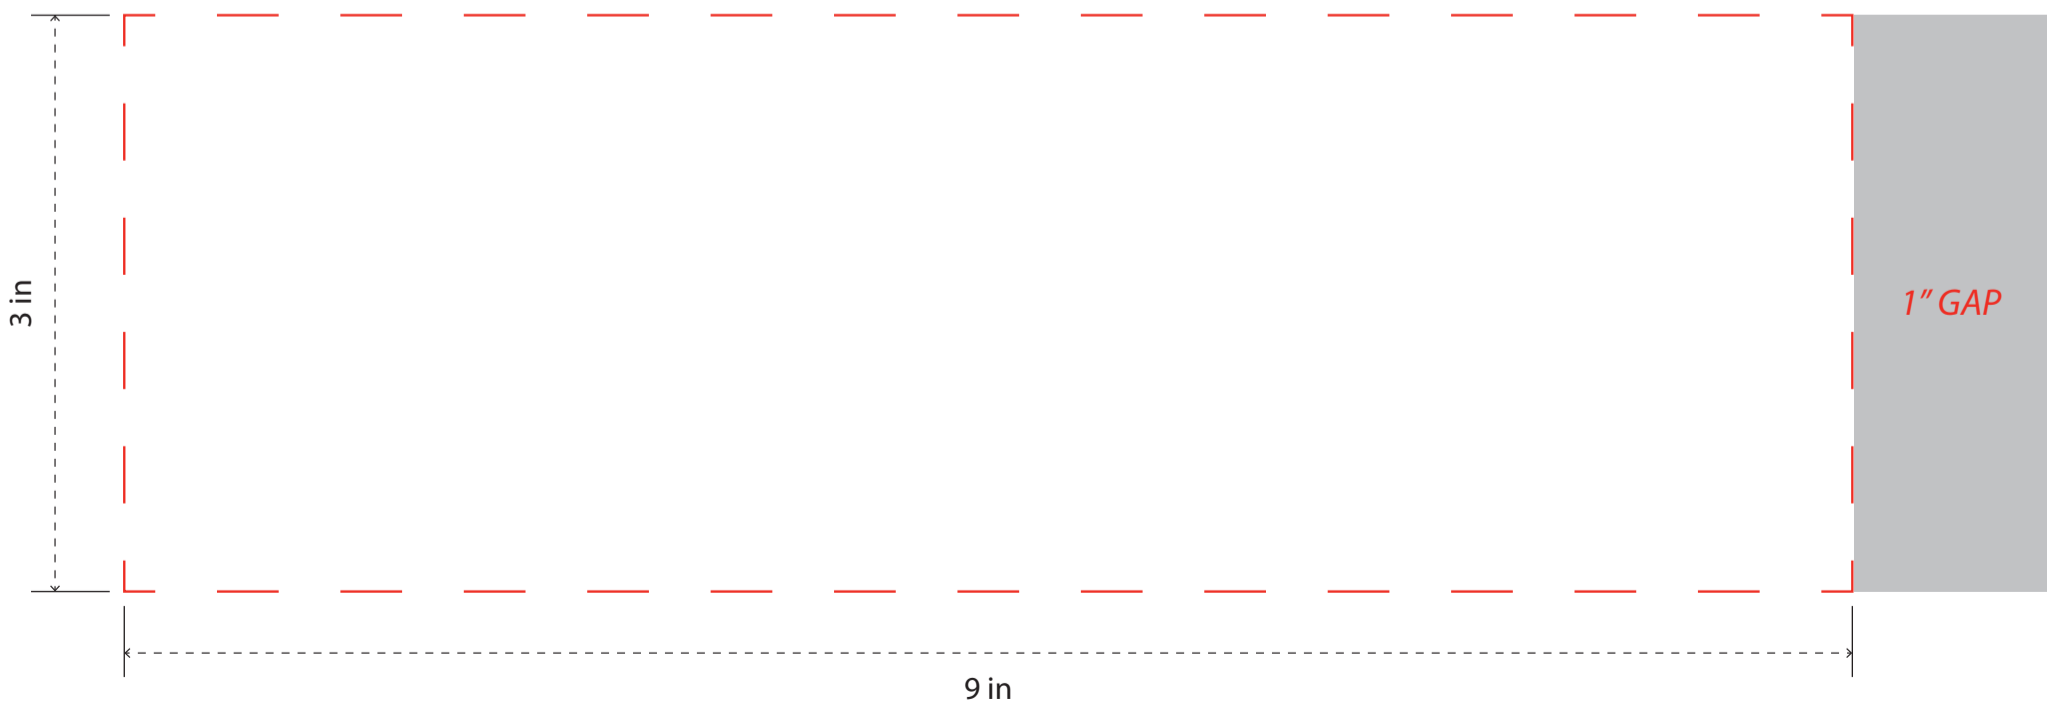

DRK295

12 oz. Double Wall Ceramic Tumbler

PREVIEW
(FOR APPROXIMATE SIZE & POSITIONING ONLY)
Digital image may not reproduce exactly

Full Color Digital:

PRODUCT SIZE AT 100%
This is the actual size of your
logo on this product

Silk Screen Imprint:

Silk Screen Print/ Full Color Digital:
Full Wrap with Gap

Mug Color:

Imprint Areas: 2.5"W x 3"H / 3"W x 3"H / 9"W x 3"H

Imprint Methods: Full Color Digital / Silk Screen