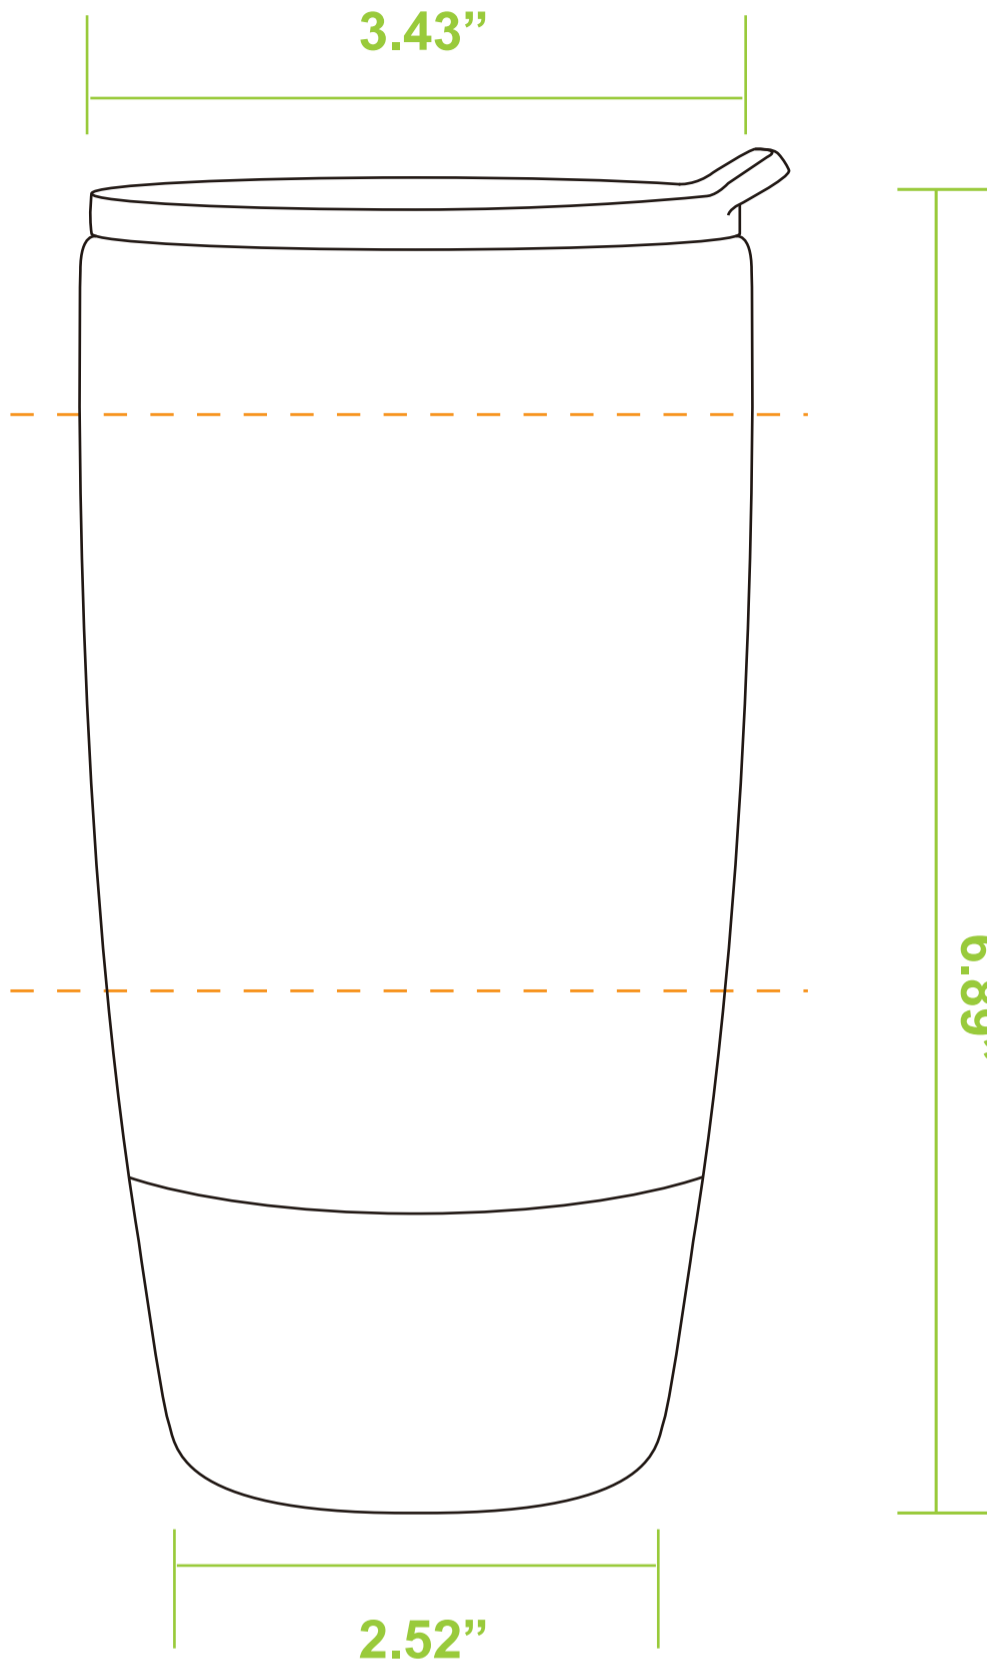

DRK295

12 oz. Double Wall Ceramic Tumbler

PREVIEW
(FOR APPROXIMATE SIZE & POSITIONING ONLY)
Digital image may not reproduce exactly

Full Color Digital:

PRODUCT SIZE AT 100%
This is the actual size of your
logo on this product

Silk Screen Imprint:

Silk Screen Print/ Full Color Digital:
Full Wrap with Gap

Mug Color:

Imprint Areas: 2.5"W x 3"H / 3"W x 3"H / 9"W x 3"H

Imprint Methods: Full Color Digital / Silk Screen