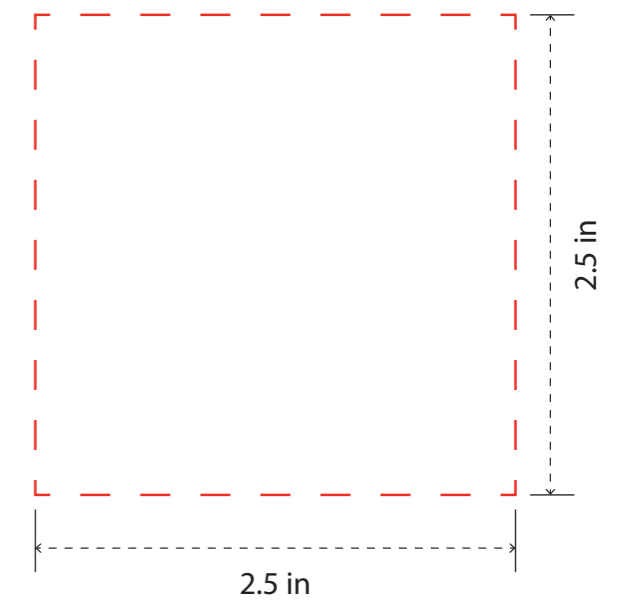

DRK285

16 oz. Double Wall Tumbler
with Straw

PREVIEW
(FOR APPROXIMATE SIZE & POSITIONING ONLY)
Digital image may not reproduce exactly

Silk Screen Imprint:

Full Color Digital / Laser Engraving:

PRODUCT SIZE AT 100%
This is the actual size of your
logo on this product

Silk Screen Print/ Full Color Digital:
Full Wrap with Gap

PRODUCT SIZE AT 100%
This is the actual size of your
logo on this product

Full Color Digital:
Seamless Wrap

Mug Color:
Imprint Areas: 3"W x 2.5"H / 2.5"W x 2.5"H / 9"W x 2.5"H / 9.96"W x 4.25"H
Imprint Methods: Full Color Digital / Silk Screen / Laser Engraved