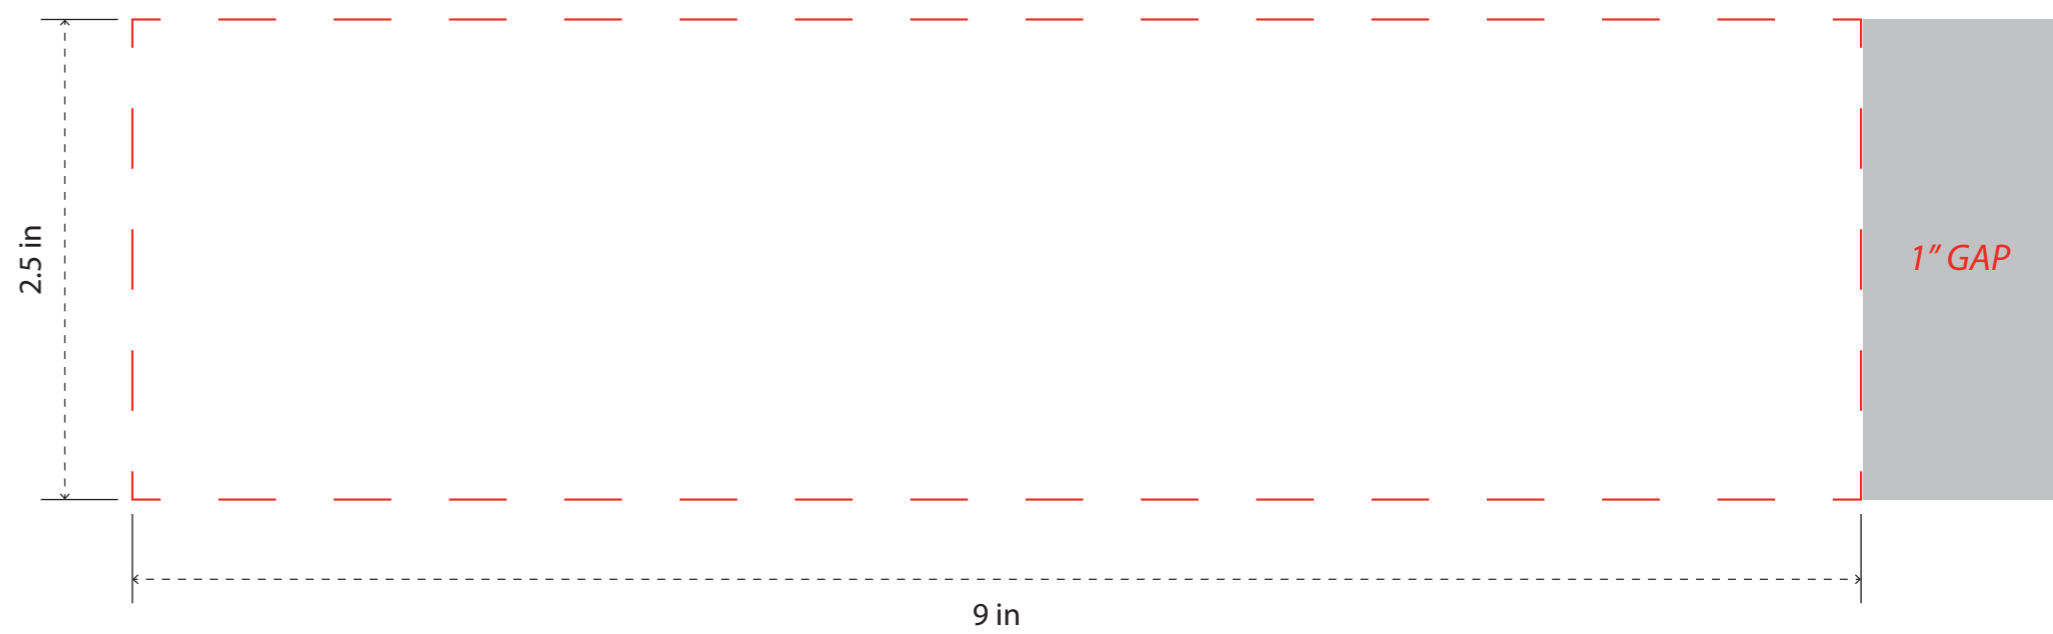

DRK285

16 oz. Double Wall Tumbler
with Straw

PREVIEW
(FOR APPROXIMATE SIZE & POSITIONING ONLY)
Digital image may not reproduce exactly

Silk Screen Imprint:

Full Color Digital / Laser Engraving:

PRODUCT SIZE AT 100%
This is the actual size of your
logo on this product

Silk Screen Print/ Full Color Digital:
Full Wrap with Gap

PRODUCT SIZE AT 100%
This is the actual size of your
logo on this product

Full Color Digital:
Seamless Wrap

Mug Color:
Imprint Areas: 3"W x 2.5"H / 2.5"W x 2.5"H / 9"W x 2.5"H / 9.96"W x 4.25"H
Imprint Methods: Full Color Digital / Silk Screen / Laser Engraved