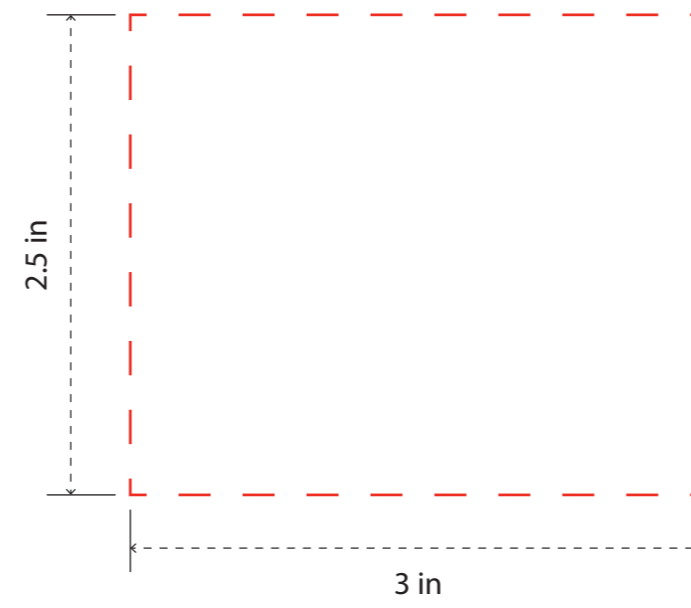

DRK285

16 oz. Double Wall Tumbler
with Straw

PREVIEW
(FOR APPROXIMATE SIZE & POSITIONING ONLY)
Digital image may not reproduce exactly

Silk Screen Imprint:

Full Color Digital / Laser Engraving:

PRODUCT SIZE AT 100%
This is the actual size of your
logo on this product

Silk Screen Print/ Full Color Digital:
Full Wrap with Gap

PRODUCT SIZE AT 100%
This is the actual size of your
logo on this product

Full Color Digital:
Seamless Wrap

Mug Color:
Imprint Areas: 3"W x 2.5"H / 2.5"W x 2.5"H / 9"W x 2.5"H / 9.96"W x 4.25"H
Imprint Methods: Full Color Digital / Silk Screen / Laser Engraved