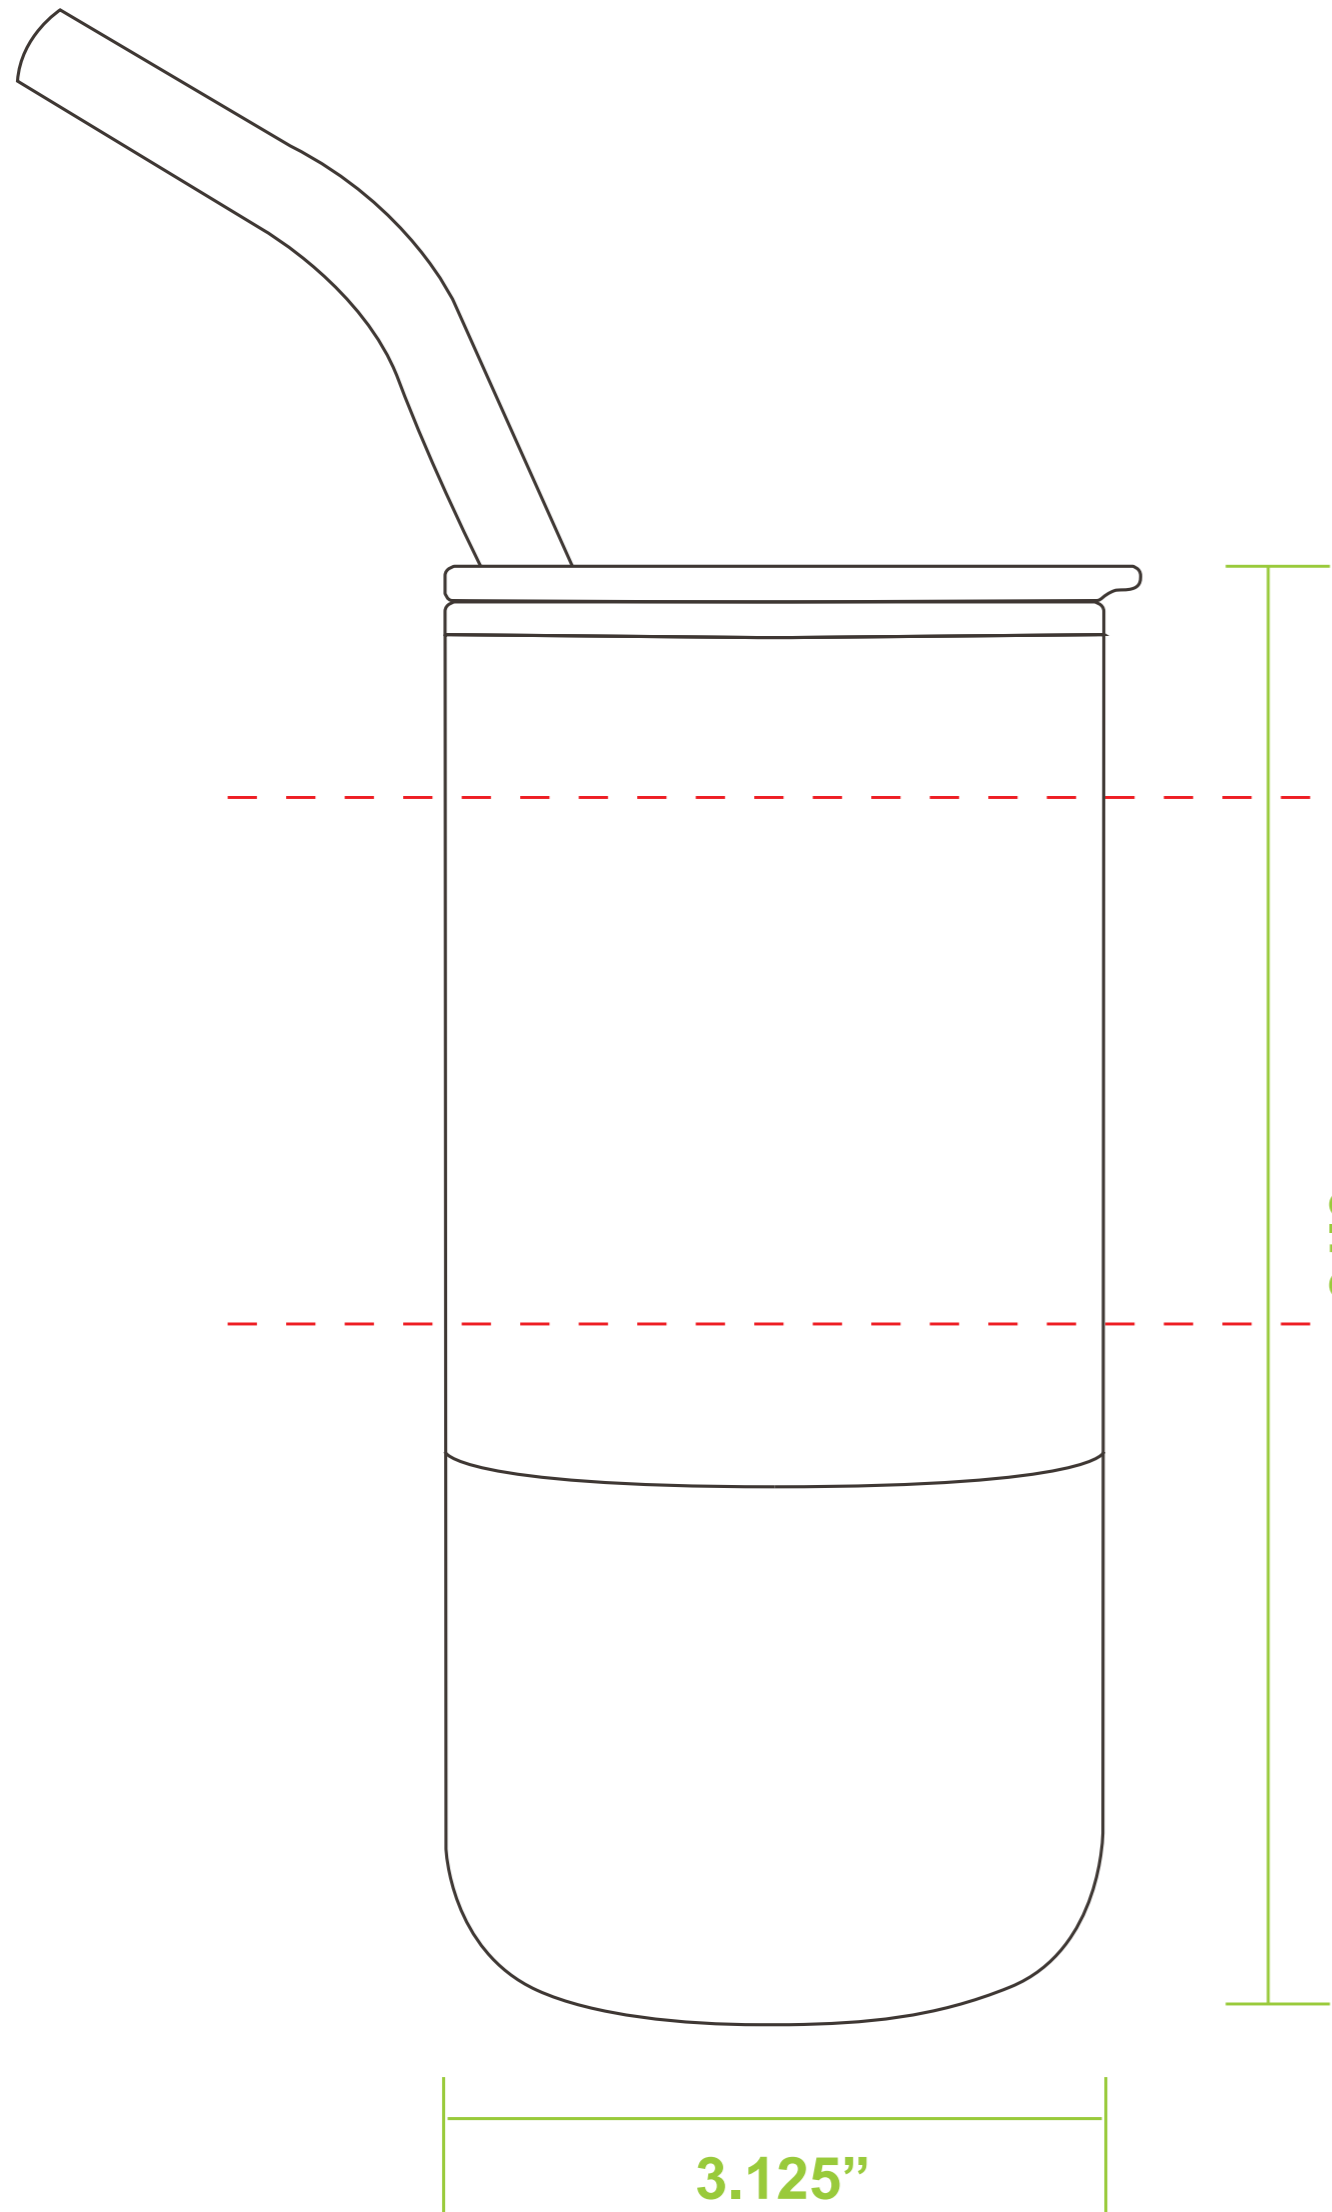

DRK285

16 oz. Double Wall Tumbler
with Straw

PREVIEW
(FOR APPROXIMATE SIZE & POSITIONING ONLY)
Digital image may not reproduce exactly

Silk Screen Imprint:

Full Color Digital / Laser Engraving:

PRODUCT SIZE AT 100%
This is the actual size of your
logo on this product

Silk Screen Print/ Full Color Digital:
Full Wrap with Gap

PRODUCT SIZE AT 100%
This is the actual size of your
logo on this product

Full Color Digital:
Seamless Wrap

Mug Color:
Imprint Areas: 3"W x 2.5"H / 2.5"W x 2.5"H / 9"W x 2.5"H / 9.96"W x 4.25"H
Imprint Methods: Full Color Digital / Silk Screen / Laser Engraved