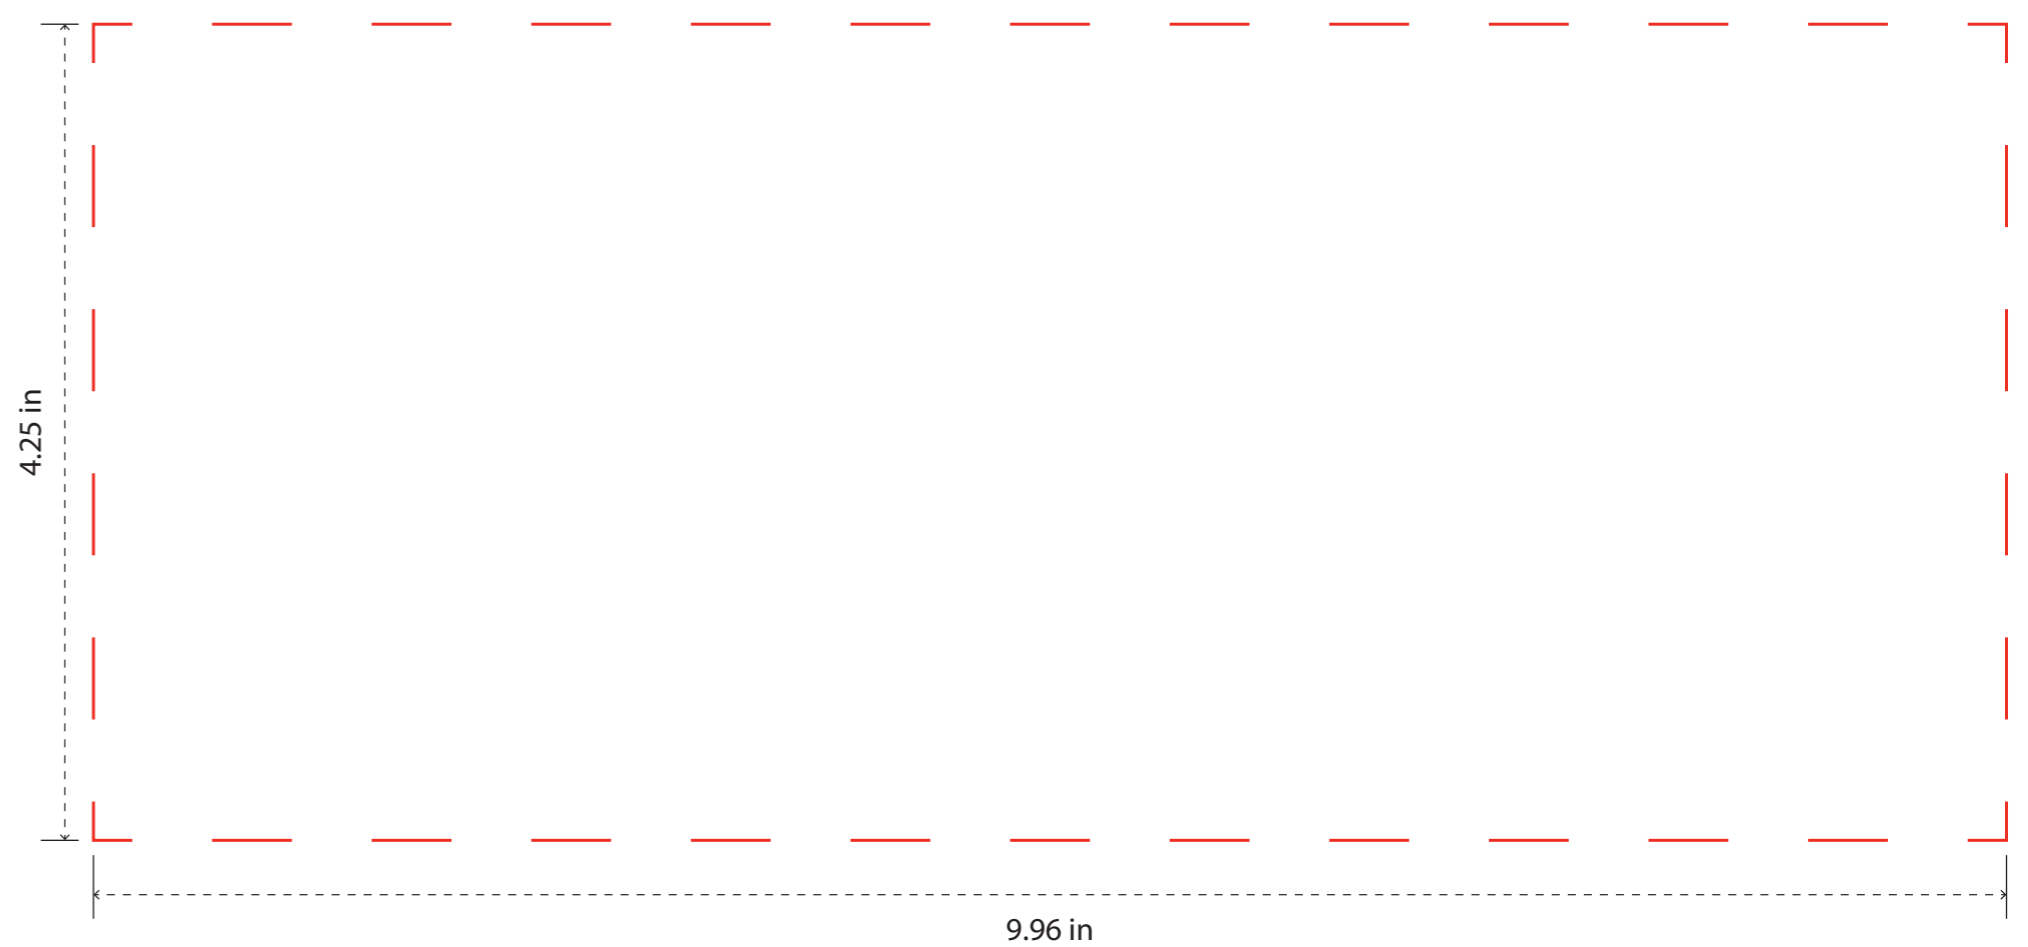

DRK285

16 oz. Double Wall Tumbler
with Straw

PREVIEW
(FOR APPROXIMATE SIZE & POSITIONING ONLY)
Digital image may not reproduce exactly

Silk Screen Imprint:

Full Color Digital / Laser Engraving:

PRODUCT SIZE AT 100%
This is the actual size of your
logo on this product

Silk Screen Print/ Full Color Digital:
Full Wrap with Gap

PRODUCT SIZE AT 100%
This is the actual size of your
logo on this product

Full Color Digital:
Seamless Wrap

Mug Color:
Imprint Areas: 3"W x 2.5"H / 2.5"W x 2.5"H / 9"W x 2.5"H / 9.96"W x 4.25"H
Imprint Methods: Full Color Digital / Silk Screen / Laser Engraved