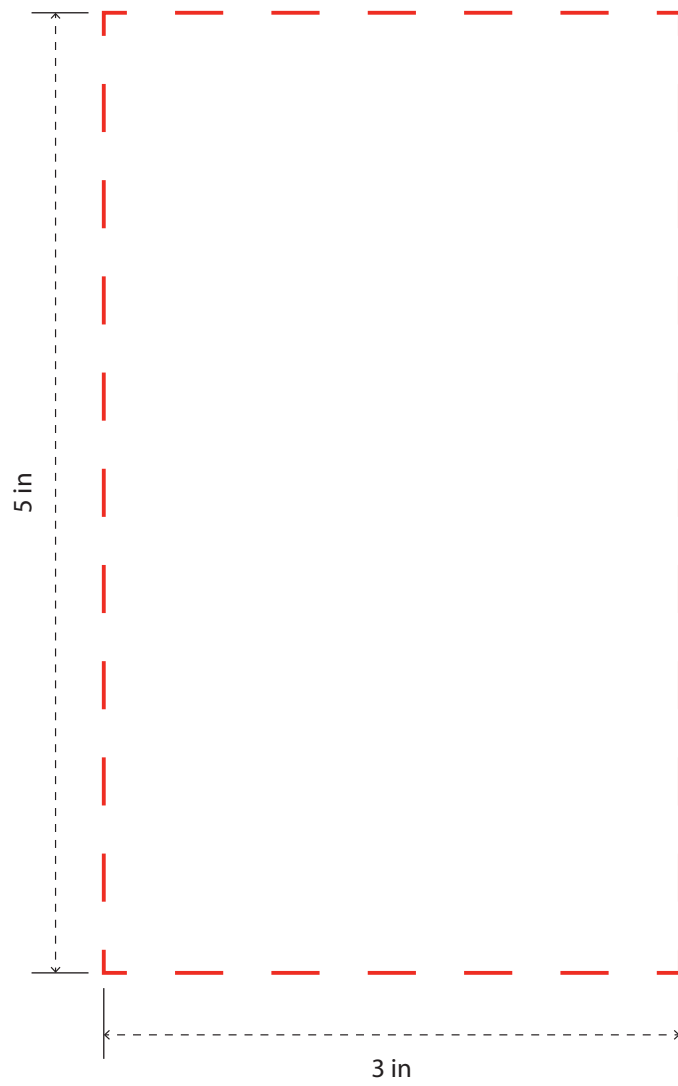

DRK260

27 oz. Vacuum Water Bottle with Silicone Bottom

PREVIEW
(FOR APPROXIMATE SIZE & POSITIONING ONLY)
Digital image may not reproduce exactly

Silk Screen Imprint:

Full Color Digital / Laser Engraving:

PRODUCT SIZE AT 100%
This is the actual size of your
logo on this product

Silk Screen Print/ Full Color Digital:
Full Wrap with Gap

PRODUCT SIZE AT 100%
This is the actual size of your
logo on this product

Full Color Digital:
Seamless Wrap

Mug Color:
Imprint Areas: 3"W x 5"H / 2.5"W x 5"H /
8.5"W x 5"H / 9.45"W x 8.27"H
Imprint Methods: Full Color Digital / Silk
Screen / Laser Engraved