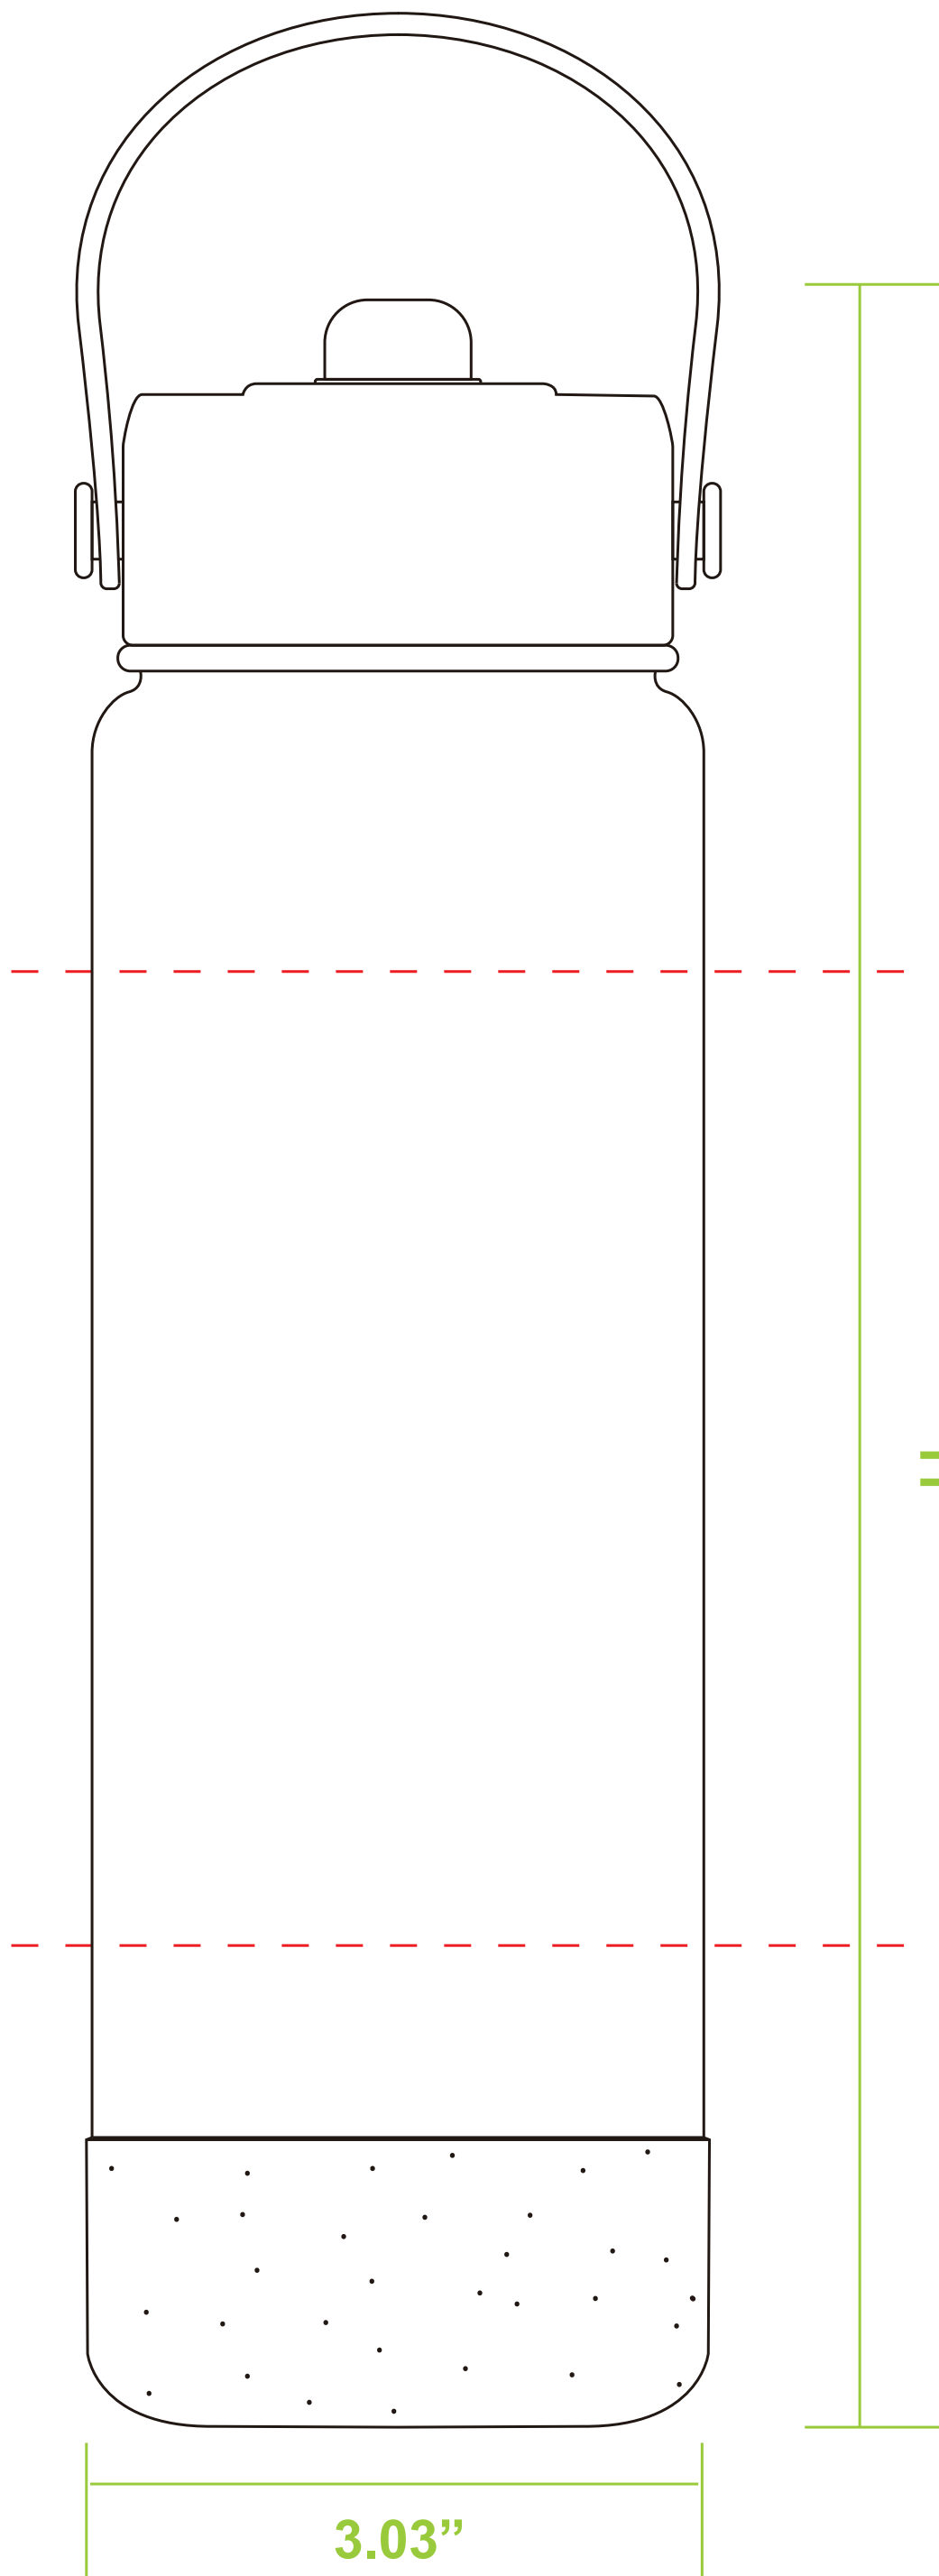

DRK260

27 oz. Vacuum Water Bottle with Silicone Bottom

PREVIEW
(FOR APPROXIMATE SIZE & POSITIONING ONLY)
Digital image may not reproduce exactly

Silk Screen Imprint:

Full Color Digital / Laser Engraving:

PRODUCT SIZE AT 100%
This is the actual size of your
logo on this product

Silk Screen Print/ Full Color Digital:
Full Wrap with Gap

PRODUCT SIZE AT 100%
This is the actual size of your
logo on this product

Full Color Digital:
Seamless Wrap

Mug Color:
Imprint Areas: 3"W x 5"H / 2.5"W x 5"H /
8.5"W x 5"H / 9.45"W x 8.27"H
Imprint Methods: Full Color Digital / Silk
Screen / Laser Engraved