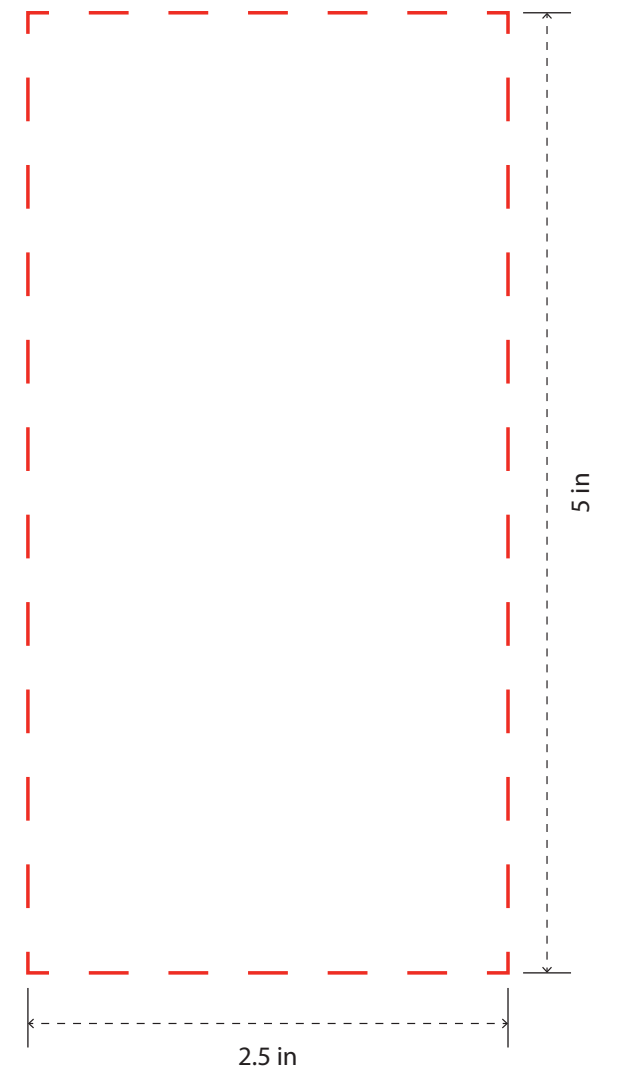

DRK260

27 oz. Vacuum Water Bottle with Silicone Bottom

PREVIEW
(FOR APPROXIMATE SIZE & POSITIONING ONLY)
Digital image may not reproduce exactly

Silk Screen Imprint:

Full Color Digital / Laser Engraving:

PRODUCT SIZE AT 100%
This is the actual size of your
logo on this product

Silk Screen Print/ Full Color Digital:
Full Wrap with Gap

PRODUCT SIZE AT 100%
This is the actual size of your
logo on this product

Full Color Digital:
Seamless Wrap

Mug Color:
Imprint Areas: 3"W x 5"H / 2.5"W x 5"H /
8.5"W x 5"H / 9.45"W x 8.27"H
Imprint Methods: Full Color Digital / Silk
Screen / Laser Engraved