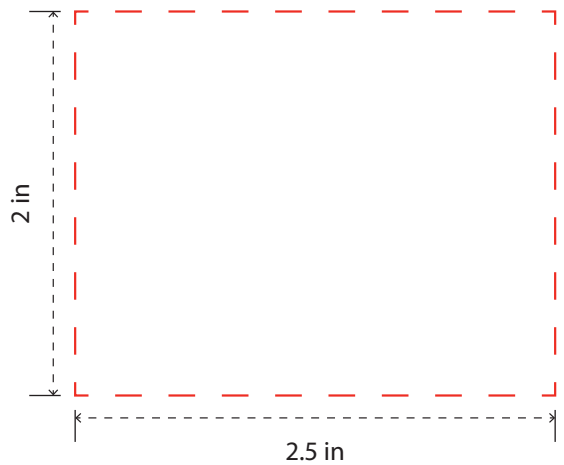

DRK245

24 oz. Stainless Steel Travel mug

Full Color Digital Imprint:

Silk Screen Print/ Laser Engraving:

PREVIEW
(FOR APPROXIMATE SIZE & POSITIONING ONLY)
Digital image may not reproduce exactly

PRODUCT SIZE AT 100%
This is the actual size of your
logo on this product

Mug Color:

Imprint Area: 2.25"W x 2"H / 2.5"W x 2"H

Imprint Method: Full Color Digital / Silk Screen, Laser Engraved