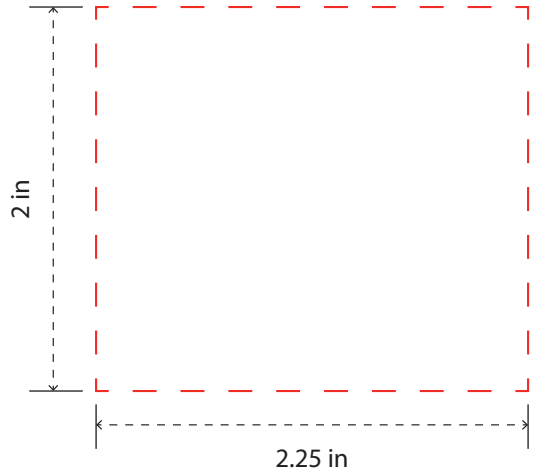

DRK245

24 oz. Stainless Steel Travel mug

Full Color Digital Imprint:

Silk Screen Print/ Laser Engraving:

PREVIEW
(FOR APPROXIMATE SIZE & POSITIONING ONLY)
Digital image may not reproduce exactly

PRODUCT SIZE AT 100%
This is the actual size of your
logo on this product

Mug Color:

Imprint Area: 2.25"W x 2"H / 2.5"W x 2"H

Imprint Method: Full Color Digital / Silk Screen, Laser Engraved