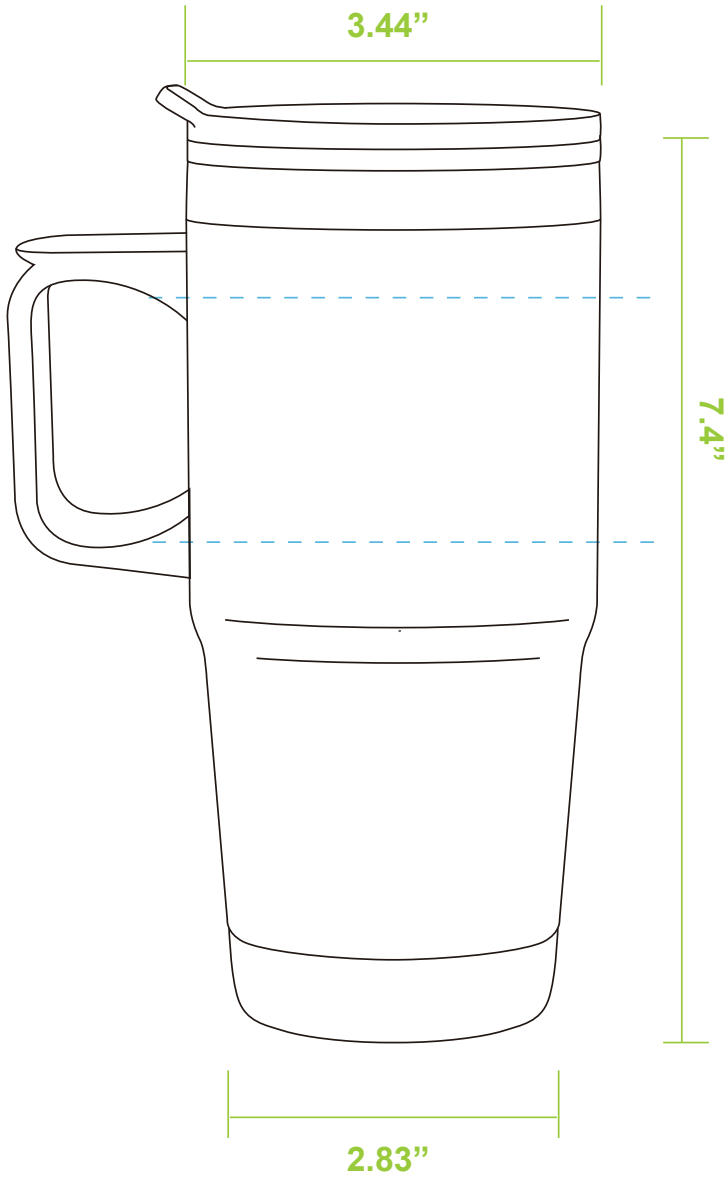

DRK245

24 oz. Stainless Steel Travel mug

Full Color Digital Imprint:

Silk Screen Print/ Laser Engraving:

PREVIEW
(FOR APPROXIMATE SIZE & POSITIONING ONLY)
Digital image may not reproduce exactly

PRODUCT SIZE AT 100%
This is the actual size of your
logo on this product

Mug Color:

Imprint Area: 2.25"W x 2"H / 2.5"W x 2"H

Imprint Method: Full Color Digital / Silk Screen, Laser Engraved